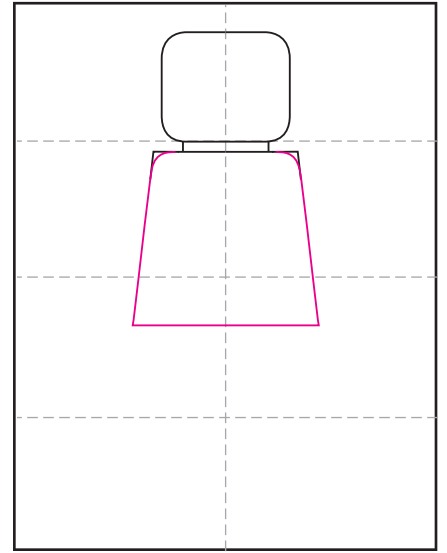

Draw a Lego Self Portrait

1. Fold to make lines. Draw a head.

2. Round the corners, erase originals.

3. Draw the torso, round corners.

4. Draw two sleeves.

5. Add two arms and circle hands.

6. Draw pants below or ...

6b. draw a dress with legs.

7. Add hair, face, name, personal item.

8. Trace, color.

Lego Self Portrait