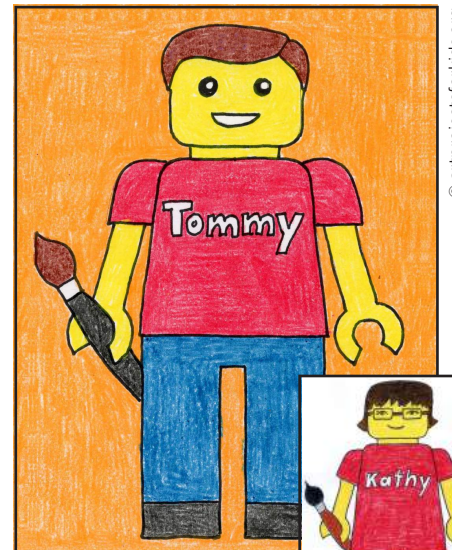

Draw a Lego Self Portrait

1. Fold to make lines. Draw a head.

2. Round the corners, erase originals.

3. Draw the torso, round corners.

4. Draw two sleeves.

5. Add two arms and circle hands.

6. Draw pants below or ...

6b. draw a dress with legs.

7. Add hair, face, name, personal item.

8. Trace, color.

Lego Self Portrait