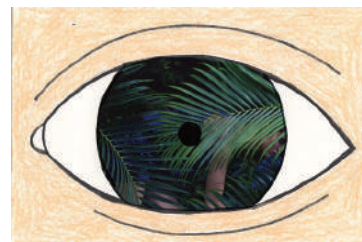

## René Magritte Project

René Magritte was a Belgian artist, well known for a number of witty and thought-provoking images that fall into the category of surrealism. His work is known for challenging people's perception of reality.

René Magritte's "The False Mirror"

**1.** Use CD to trace and cut out circle from magazine.

**2.** Trim circle as shown, glue to 6" x 9" paper and draw eye shape around it.

**3.** Trace eye lines with a black marker. Use colored pencil to fill in skin color.