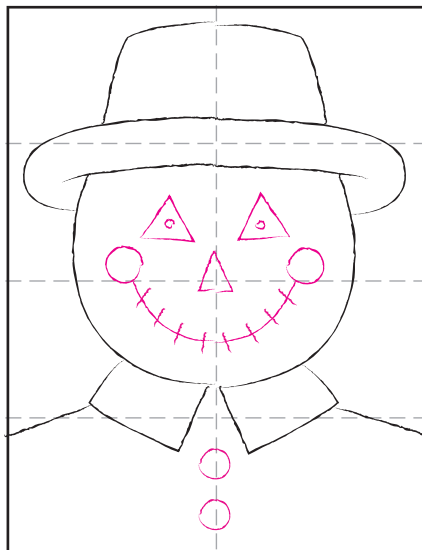

# Scarecrow Painting

# Scarecrow Painting

1. Make guide lines. Start head.

2. Add curved hat line.

3. Finish the hat.

4. Add collar and shoulder lines.

5. Draw face and buttons.

6. Trace with permanent marker.

7. Add details with crayon.

8. Paint over all with watercolor.