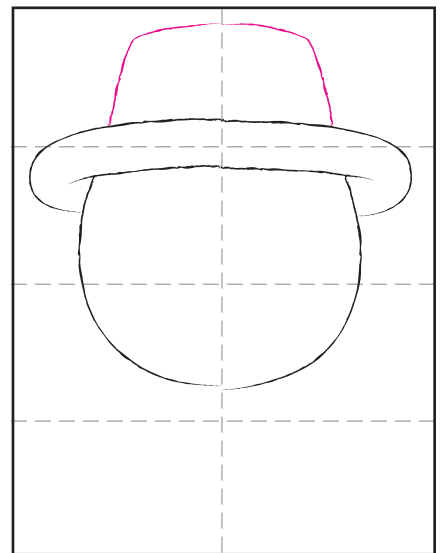

# Scarecrow Painting

# Scarecrow Painting

1. Make guide lines. Start head.

2. Add curved hat line.

3. Finish the hat.

4. Add collar and shoulder lines.

5. Draw face and buttons.

6. Trace with permanent marker.

7. Add details with crayon.