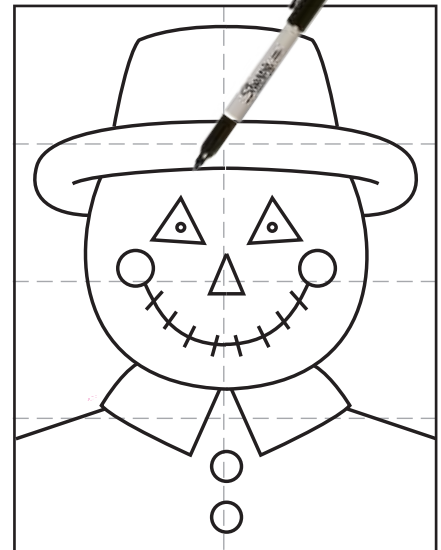

# Scarecrow Painting

# Scarecrow Painting

1. Make guide lines. Start head.

2. Add curved hat line.

3. Finish the hat.

4. Add collar and shoulder lines.

5. Draw face and buttons.

6. Trace with permanent marker.

7. Add details with crayon.