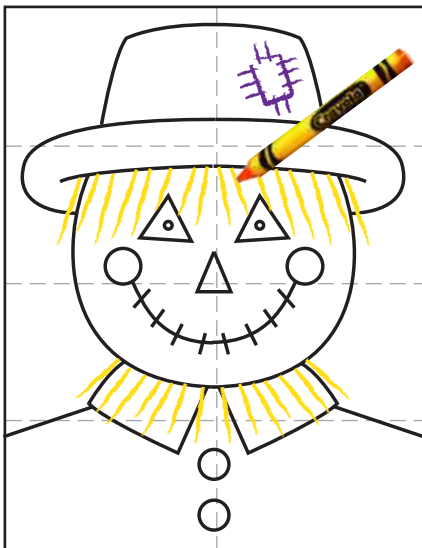

# Scarecrow Painting

# Scarecrow Painting

1. Make guide lines. Start head.

2. Add curved hat line.

3. Finish the hat.

4. Add collar and shoulder lines.

5. Draw face and buttons.

6. Trace with permanent marker.

7. Add details with crayon.

8. Paint over all with watercolor.