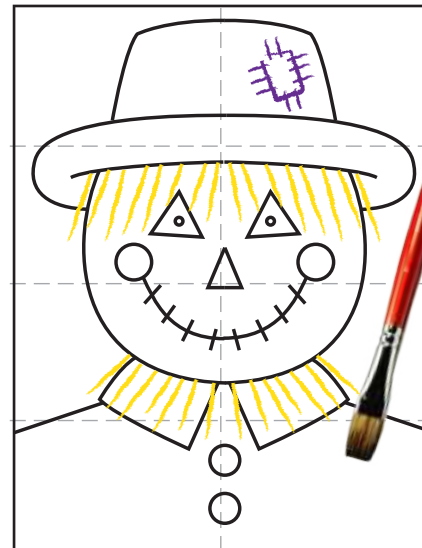

# Scarecrow Painting

# Scarecrow Painting

1. Make guide lines. Start head.

2. Add curved hat line.

3. Finish the hat.

4. Add collar and shoulder lines.

5. Draw face and buttons.

6. Trace with permanent marker.

7. Add details with crayon.

8. Paint over all with watercolor.