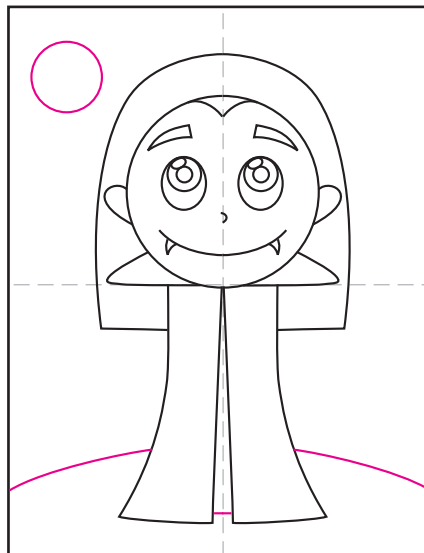

# Draw a Cartoon Vampire

1. Start the head with a circle.

2. Draw the circle and oval eyes.

3. Add inside eye details.

4. Draw the brows, mouth, nose.

5. Add two ears and a collar.

6. Add the simple robe below.

7. Draw the hair and hairline.

8. Finish with ground and moon.

9. Trace with a marker and color.

# Cartoon Vampire