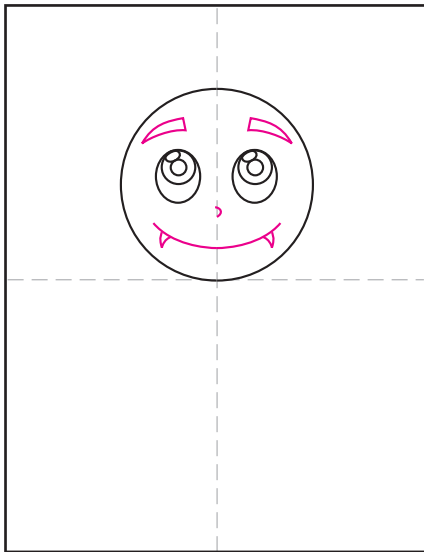

# Draw a Cartoon Vampire

1. Start the head with a circle.

2. Draw the circle and oval eyes.

3. Add inside eye details.

4. Draw the brows, mouth, nose.

5. Add two ears and a collar.

6. Add the simple robe below.

7. Draw the hair and hairline.

8. Finish with ground and moon.

9. Trace with a marker and color.

# Cartoon Vampire