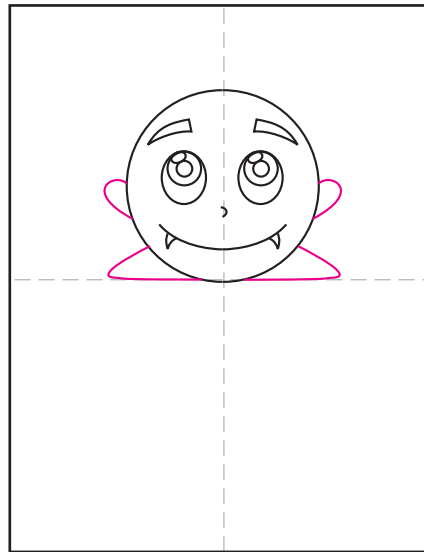

# Draw a Cartoon Vampire

1. Start the head with a circle.

2. Draw the circle and oval eyes.

3. Add inside eye details.

4. Draw the brows, mouth, nose.

5. Add two ears and a collar.

6. Add the simple robe below.

7. Draw the hair and hairline.

8. Finish with ground and moon.

9. Trace with a marker and color.

# Cartoon Vampire