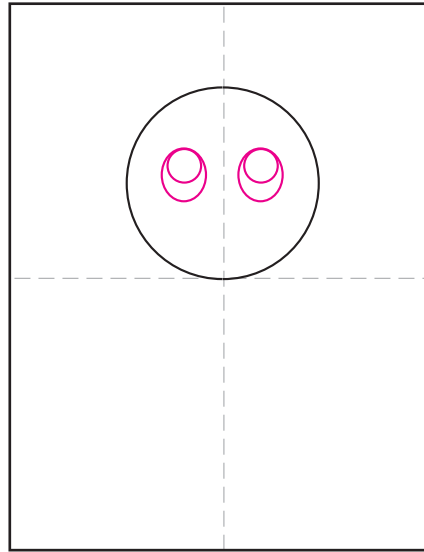

# Draw a Cartoon Vampire

1. Start the head with a circle.

2. Draw the circle and oval eyes.

3. Add inside eye details.

4. Draw the brows, mouth, nose.

5. Add two ears and a collar.

6. Add the simple robe below.

7. Draw the hair and hairline.

8. Finish with ground and moon.

9. Trace with a marker and color.

# Cartoon Vampire