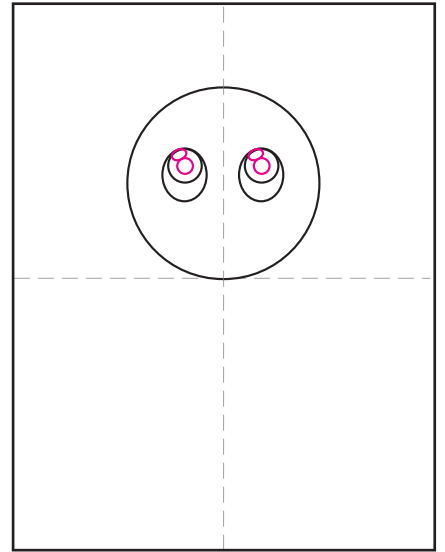

# Draw a Cartoon Vampire

1. Start the head with a circle.

2. Draw the circle and oval eyes.

3. Add inside eye details.

4. Draw the brows, mouth, nose.

5. Add two ears and a collar.

6. Add the simple robe below.

7. Draw the hair and hairline.

8. Finish with ground and moon.

9. Trace with a marker and color.

# Cartoon Vampire