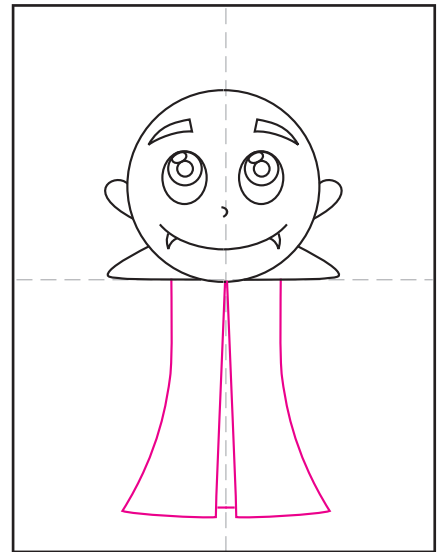

# Draw a Cartoon Vampire

1. Start the head with a circle.

2. Draw the circle and oval eyes.

3. Add inside eye details.

4. Draw the brows, mouth, nose.

5. Add two ears and a collar.

6. Add the simple robe below.

7. Draw the hair and hairline.

8. Finish with ground and moon.

9. Trace with a marker and color.

# Cartoon Vampire