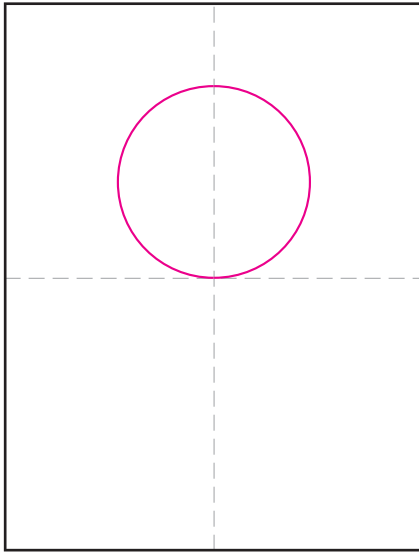

# Draw a Cartoon Vampire

1. Start the head with a circle.

2. Draw the circle and oval eyes.

3. Add inside eye details.

4. Draw the brows, mouth, nose.

5. Add two ears and a collar.

6. Add the simple robe below.

7. Draw the hair and hairline.

8. Finish with ground and moon.

9. Trace with a marker and color.

# Cartoon Vampire