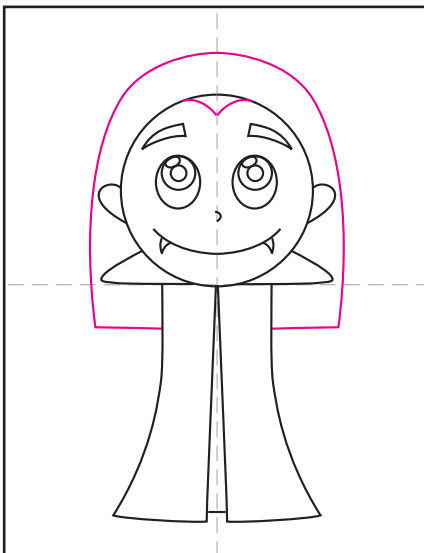

# Draw a Cartoon Vampire

1. Start the head with a circle.

2. Draw the circle and oval eyes.

3. Add inside eye details.

4. Draw the brows, mouth, nose.

5. Add two ears and a collar.

6. Add the simple robe below.

7. Draw the hair and hairline.

8. Finish with ground and moon.

9. Trace with a marker and color.

# Cartoon Vampire