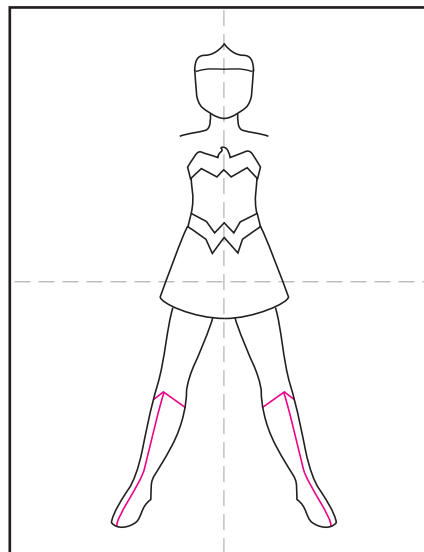

Draw Wonder Woman

1. Draw the head and band on top.

2. Add the shoulders and bodice shape.

3. Draw a skirt underneath.

4. Add two legs.

5. Draw boot lines.

6. Finish the two arms and hands.

7. Erase inside hands, and bands.

8. Draw the face, hair and horizon line.

9. Trace with a marker and color.

Wonder Woman