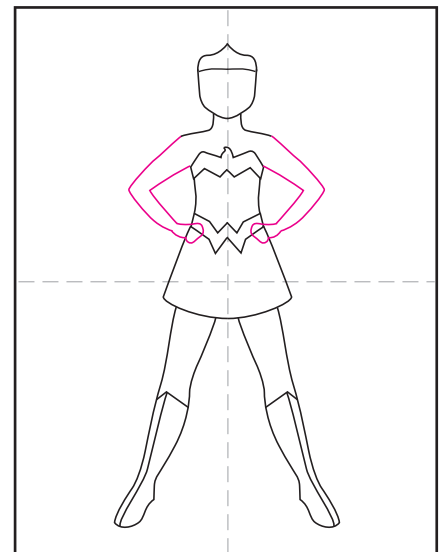

Draw Wonder Woman

1. Draw the head and band on top.

2. Add the shoulders and bodice shape.

3. Draw a skirt underneath.

4. Add two legs.

5. Draw boot lines.

6. Finish the two arms and hands.

7. Erase inside hands, and bands.

8. Draw the face, hair and horizon line.

9. Trace with a marker and color.

Wonder Woman