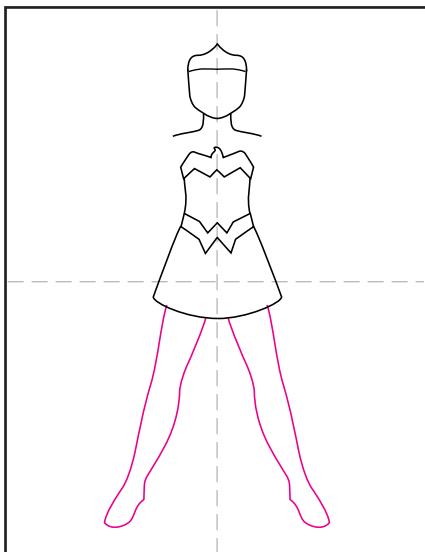

Draw Wonder Woman

1. Draw the head and band on top.

2. Add the shoulders and bodice shape.

3. Draw a skirt underneath.

4. Add two legs.

5. Draw boot lines.

6. Finish the two arms and hands.

7. Erase inside hands, and bands.

8. Draw the face, hair and horizon line.

9. Trace with a marker and color.

Wonder Woman