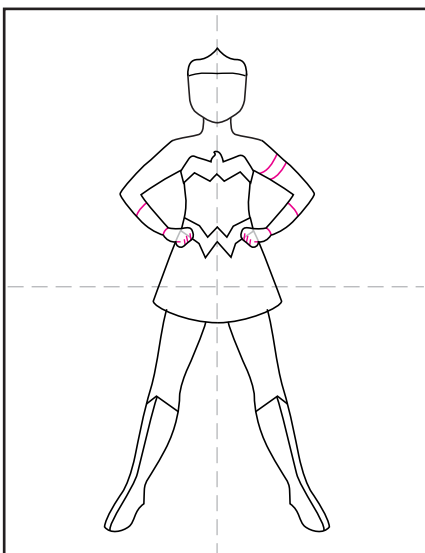

Draw Wonder Woman

1. Draw the head and band on top.

2. Add the shoulders and bodice shape.

3. Draw a skirt underneath.

4. Add two legs.

5. Draw boot lines.

6. Finish the two arms and hands.

7. Erase inside hands, and bands.

8. Draw the face, hair and horizon line.

9. Trace with a marker and color.

Wonder Woman