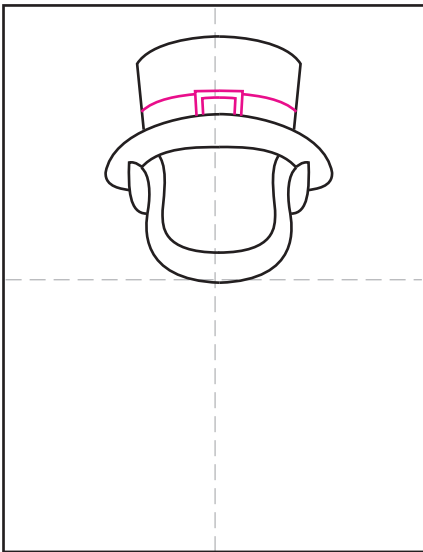

Draw a Leprechaun

1. Draw the beard.

2. Add ears and hat brim as shown.

3. Finish the brim and top hat.

4. Add buckle to the hat.

5. Draw the face as shown.

6. Draw a jacket and shorts.

7. Draw hands, legs and shoes.

8. Add a wand, leg stripes, background.

9. Trace with a marker and color.

Leprechaun