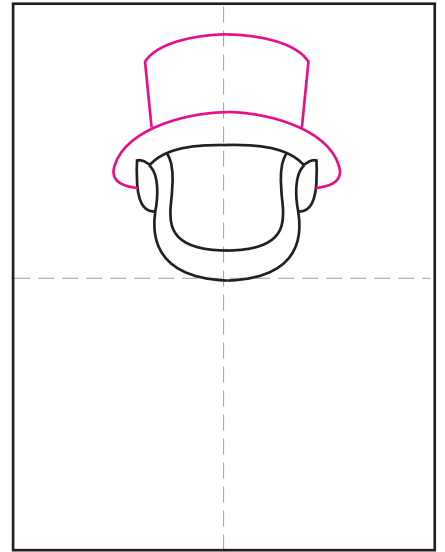

Draw a Leprechaun

1. Draw the beard.

2. Add ears and hat brim as shown.

3. Finish the brim and top hat.

4. Add buckle to the hat.

5. Draw the face as shown.

6. Draw a jacket and shorts.

7. Draw hands, legs and shoes.

8. Add a wand, leg stripes, background.

9. Trace with a marker and color.

Leprechaun