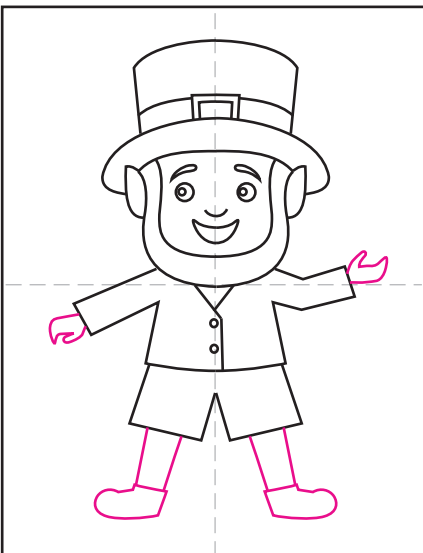

Draw a Leprechaun

1. Draw the beard.

2. Add ears and hat brim as shown.

3. Finish the brim and top hat.

4. Add buckle to the hat.

5. Draw the face as shown.

6. Draw a jacket and shorts.

7. Draw hands, legs and shoes.

8. Add a wand, leg stripes, background.

9. Trace with a marker and color.

Leprechaun