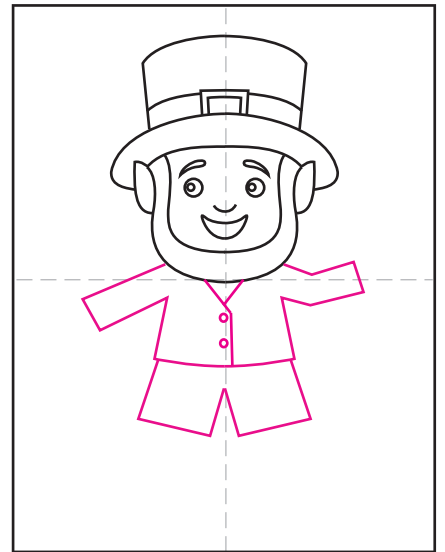

Draw a Leprechaun

1. Draw the beard.

2. Add ears and hat brim as shown.

3. Finish the brim and top hat.

4. Add buckle to the hat.

5. Draw the face as shown.

6. Draw a jacket and shorts.

7. Draw hands, legs and shoes.

8. Add a wand, leg stripes, background.

9. Trace with a marker and color.

Leprechaun