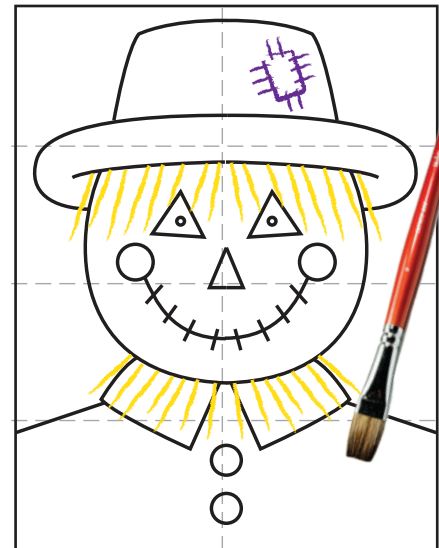

Draw a Scarecrow

1. Make guide lines. Start head.

2. Add curved hat line.

3. Finish the hat.

4. Add collar and shoulder lines.

5. Draw face and buttons.

6. Trace with permanent marker.

7. Add details with crayon.

8. Paint over all with watercolor.