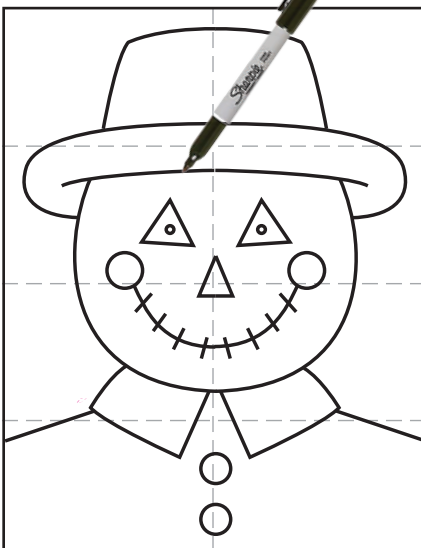

Draw a Scarecrow

1. Make guide lines. Start head.

2. Add curved hat line.

3. Finish the hat.

4. Add collar and shoulder lines.

5. Draw face and buttons.

6. Trace with permanent marker.

7. Add details with crayon.

8. Paint over all with watercolor.