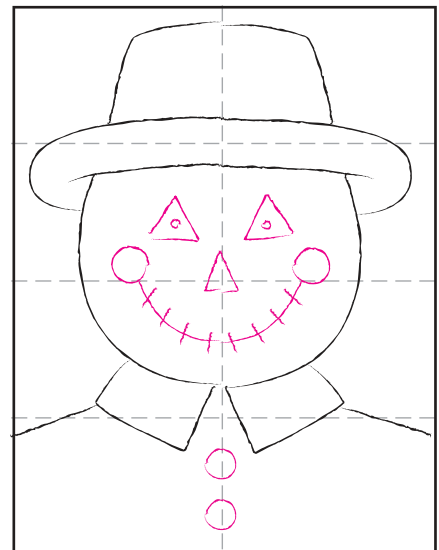

Draw a Scarecrow

1. Make guide lines. Start head.

2. Add curved hat line.

3. Finish the hat.

4. Add collar and shoulder lines.

5. Draw face and buttons.

6. Trace with permanent marker.

7. Add details with crayon.

8. Paint over all with watercolor.