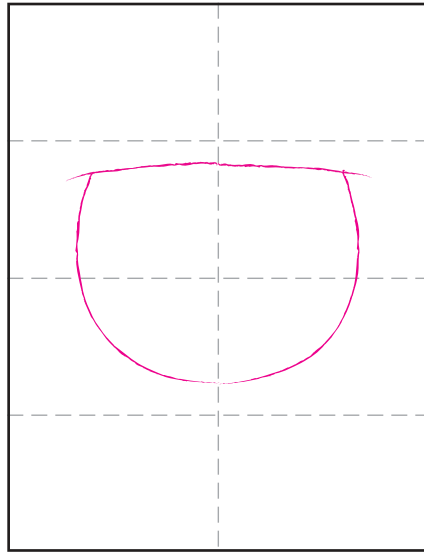

Draw a Scarecrow

1. Make guide lines. Start head.

2. Add curved hat line.

3. Finish the hat.

4. Add collar and shoulder lines.

5. Draw face and buttons.

6. Trace with permanent marker.

7. Add details with crayon.