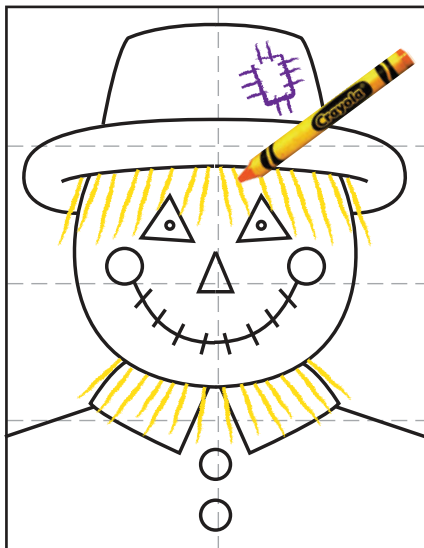

Draw a Scarecrow

1. Make guide lines. Start head.

2. Add curved hat line.

3. Finish the hat.

4. Add collar and shoulder lines.

5. Draw face and buttons.

6. Trace with permanent marker.

7. Add details with crayon.

8. Paint over all with watercolor.