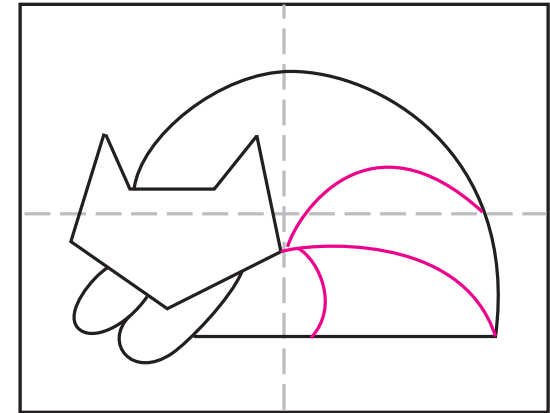

# Draw a Romero Britto Cat

1. Make guide lines. Start the head.

2. Draw two cat ears as shown.

3. Draw two paws.

4. Draw large half circle for the body.

5. Draw three curved lines.

6. Draw outside of eyes.

7. Draw inside eyes, and four lines.

8. Trace with a thick black marker, fill shapes. Add patterns on top afterwards.