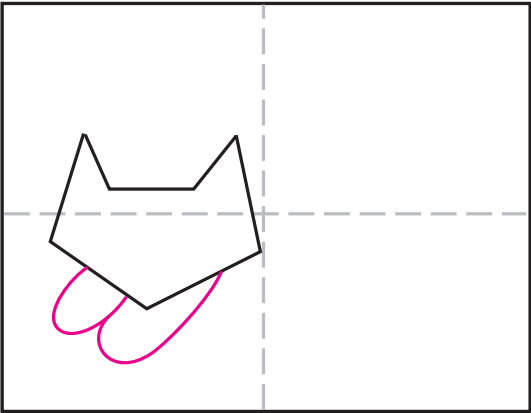

# Draw a Romero Britto Cat

1. Make guide lines. Start the head.

2. Draw two cat ears as shown.

3. Draw two paws.

4. Draw large half circle for the body.

5. Draw three curved lines.

6. Draw outside of eyes.

7. Draw inside eyes, and four lines.

8. Trace with a thick black marker, fill shapes. Add patterns on top afterwards.