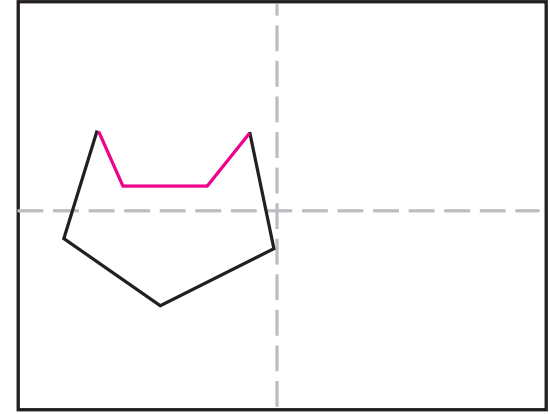

# Draw a Romero Britto Cat

1. Make guide lines. Start the head.

2. Draw two cat ears as shown.

3. Draw two paws.

4. Draw large half circle for the body.

5. Draw three curved lines.

6. Draw outside of eyes.

7. Draw inside eyes, and four lines.

8. Trace with a thick black marker, fill shapes. Add patterns on top afterwards.