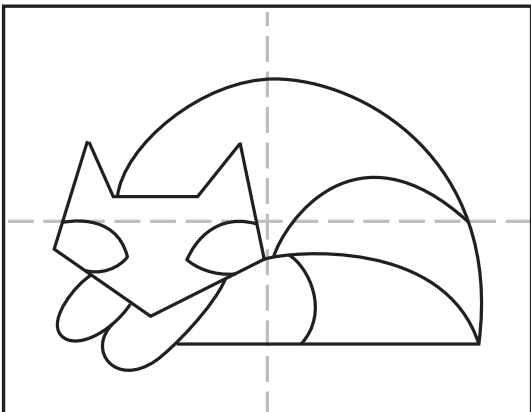

# Draw a Romero Britto Cat

1. Make guide lines. Start the head.

2. Draw two cat ears as shown.

3. Draw two paws.

4. Draw large half circle for the body.

5. Draw three curved lines.

6. Draw outside of eyes.

7. Draw inside eyes, and four lines.

8. Trace with a thick black marker, fill shapes. Add patterns on top afterwards.