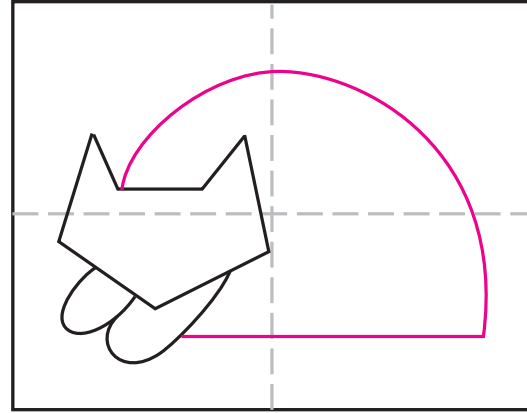

# Draw a Romero Britto Cat

1. Make guide lines. Start the head.

2. Draw two cat ears as shown.

3. Draw two paws.

4. Draw large half circle for the body.

5. Draw three curved lines.

6. Draw outside of eyes.

7. Draw inside eyes, and four lines.

8. Trace with a thick black marker, fill shapes. Add patterns on top afterwards.