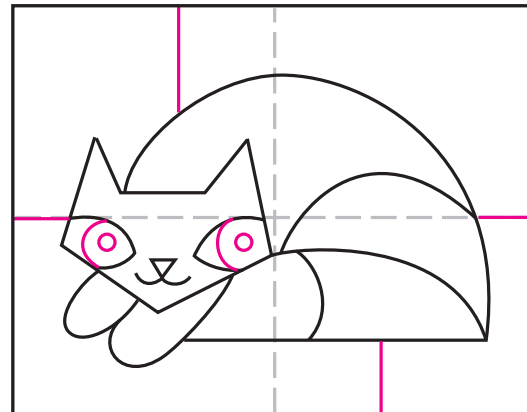

# Draw a Romero Britto Cat

1. Make guide lines. Start the head.

2. Draw two cat ears as shown.

3. Draw two paws.

4. Draw large half circle for the body.

5. Draw three curved lines.

6. Draw outside of eyes.

7. Draw inside eyes, and four lines.

8. Trace with a thick black marker, fill shapes. Add patterns on top afterwards.