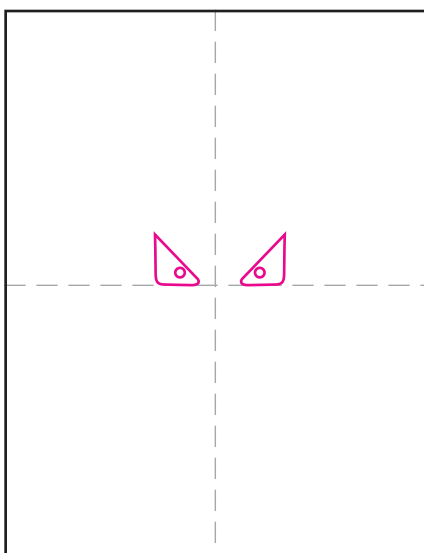

How to Draw the Grinch

1. Make fold lines. Draw two eyes.

2. Draw right cheek.

3. Draw matching left cheek.

4. Add two temple lines.

5. Draw the puffy hat brim.

6. Draw the rest of the hat.

7. Add mouth, nose, face details.

8. Draw the neck and shoulders.