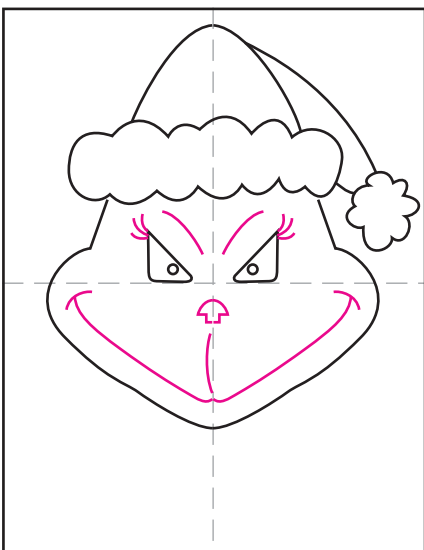

How to Draw the Grinch

1. Make fold lines. Draw two eyes.

2. Draw right cheek.

3. Draw matching left cheek.

4. Add two temple lines.

5. Draw the puffy hat brim.

6. Draw the rest of the hat.

7. Add mouth, nose, face details.

8. Draw the neck and shoulders.