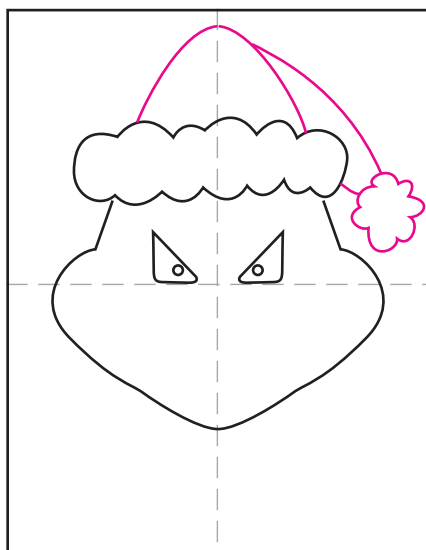

How to Draw the Grinch

1. Make fold lines. Draw two eyes.

2. Draw right cheek.

3. Draw matching left cheek.

4. Add two temple lines.

5. Draw the puffy hat brim.

6. Draw the rest of the hat.

7. Add mouth, nose, face details.

8. Draw the neck and shoulders.