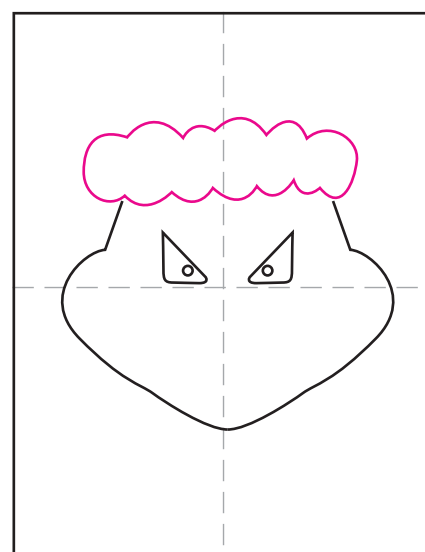

How to Draw the Grinch

1. Make fold lines. Draw two eyes.

2. Draw right cheek.

3. Draw matching left cheek.

4. Add two temple lines.

5. Draw the puffy hat brim.

6. Draw the rest of the hat.

7. Add mouth, nose, face details.

8. Draw the neck and shoulders.