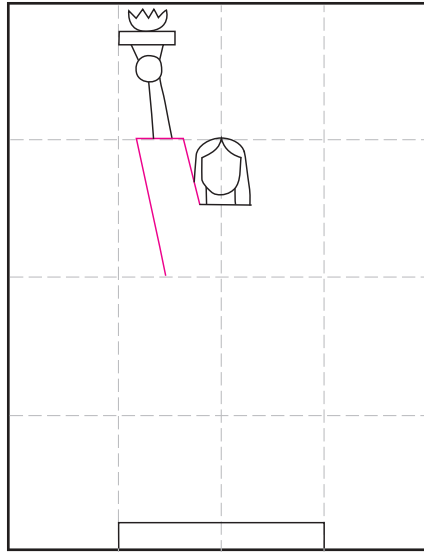

Draw the Statue of Liberty

1. Make guide lines. Draw torch, hand.

2. Draw the face and pedestal.

3. Add the arm, hair and neckline.

4. Draw the sleeve.

5. Finish sides of robe. Add crown.

6. Add 7 crown points, and shoulder.

7. Draw tablet.

8. Draw face, arm, and robe lines.