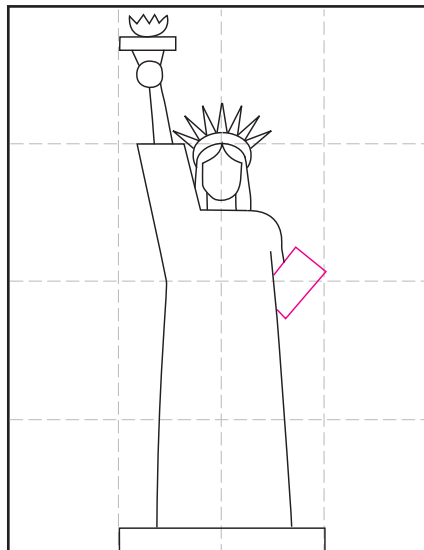

Draw the Statue of Liberty

1. Make guide lines. Draw torch, hand.

2. Draw the face and pedestal.

3. Add the arm, hair and neckline.

4. Draw the sleeve.

5. Finish sides of robe. Add crown.

6. Add 7 crown points, and shoulder.

7. Draw tablet.

8. Draw face, arm, and robe lines.