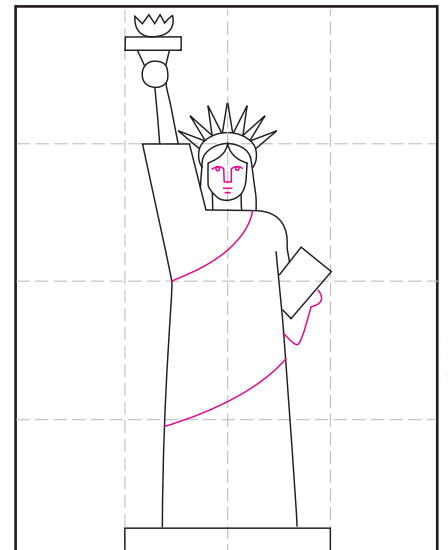

Draw the Statue of Liberty

1. Make guide lines. Draw torch, hand.

2. Draw the face and pedestal.

3. Add the arm, hair and neckline.

4. Draw the sleeve.

5. Finish sides of robe. Add crown.

6. Add 7 crown points, and shoulder.

7. Draw tablet.

8. Draw face, arm, and robe lines.