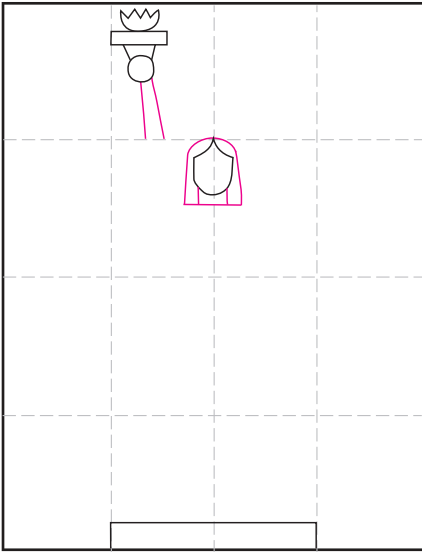

Draw the Statue of Liberty

1. Make guide lines. Draw torch, hand.

2. Draw the face and pedestal.

3. Add the arm, hair and neckline.

4. Draw the sleeve.

5. Finish sides of robe. Add crown.

6. Add 7 crown points, and shoulder.

7. Draw tablet.

8. Draw face, arm, and robe lines.