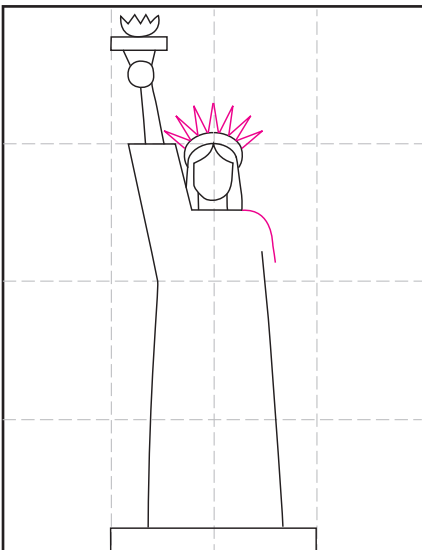

Draw the Statue of Liberty

1. Make guide lines. Draw torch, hand.

2. Draw the face and pedestal.

3. Add the arm, hair and neckline.

4. Draw the sleeve.

5. Finish sides of robe. Add crown.

6. Add 7 crown points, and shoulder.

7. Draw tablet.

8. Draw face, arm, and robe lines.