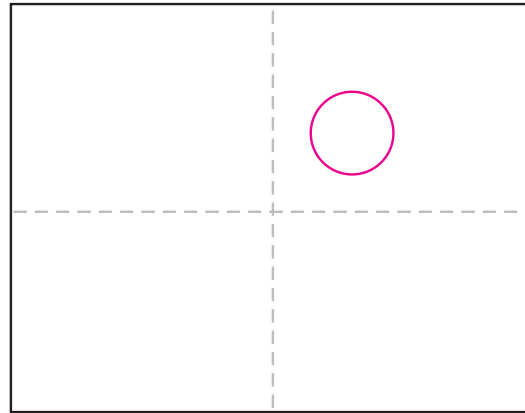

Draw a Cartoon Turtle

1. Make guide lines. Draw a circle eye.

2. Start the head around the eye.

3. Finish mouth, start the shell.

4. Add the rim below the shell.

5. Draw the neck and other eye.

6. Draw the two front legs.

7. Draw the back leg and tail. Add eye details.

8. Add patterns to the shell.