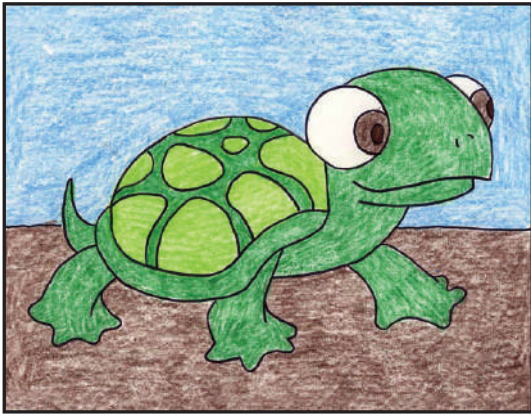

Draw a Cartoon Turtle

1. Make guide lines. Draw a circle eye.

2. Start the head around the eye.

3. Finish mouth, start the shell.

4. Add the rim below the shell.

5. Draw the neck and other eye.

6. Draw the two front legs.

7. Draw the back leg and tail. Add eye details.

8. Add patterns to the shell.