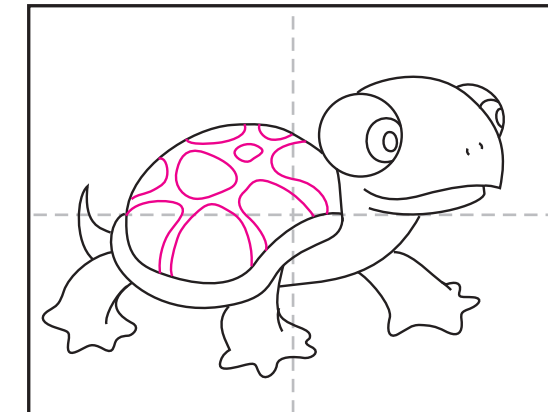

Draw a Cartoon Turtle

1. Make guide lines. Draw a circle eye.

2. Start the head around the eye.

3. Finish mouth, start the shell.

4. Add the rim below the shell.

5. Draw the neck and other eye.

6. Draw the two front legs.

7. Draw the back leg and tail. Add eye details.

8. Add patterns to the shell.