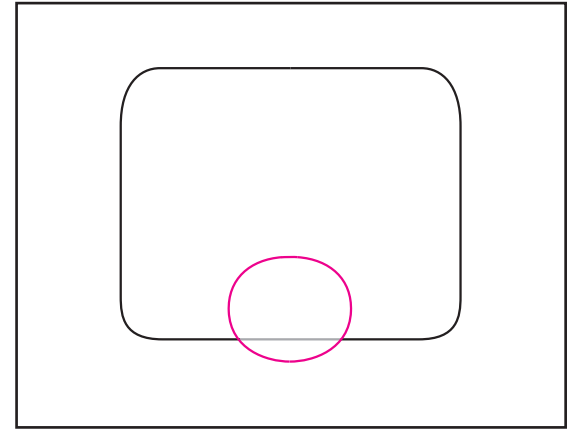

Draw a Mouse Head

Supplies: Black marker, Crayola crayons.

1. Draw the square head.

2. Add circle mouth. Erase line inside.

3. Draw the nose and mouth.

4. Start the two outer eye shapes.

5. Draw the circles inside.

6. Add the two ears and lines inside.

7. Draw the whiskers.

8. Finish with the shoulders.