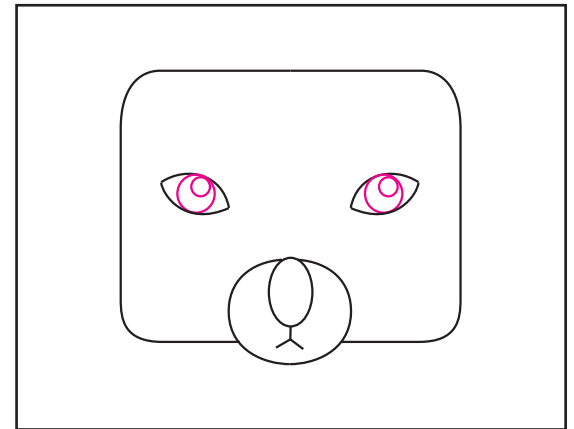

Draw a Mouse Head

Supplies: Black marker, Crayola crayons.

1. Draw the square head.

2. Add circle mouth. Erase line inside.

3. Draw the nose and mouth.

4. Start the two outer eye shapes.

5. Draw the circles inside.

6. Add the two ears and lines inside.

7. Draw the whiskers.

8. Finish with the shoulders.