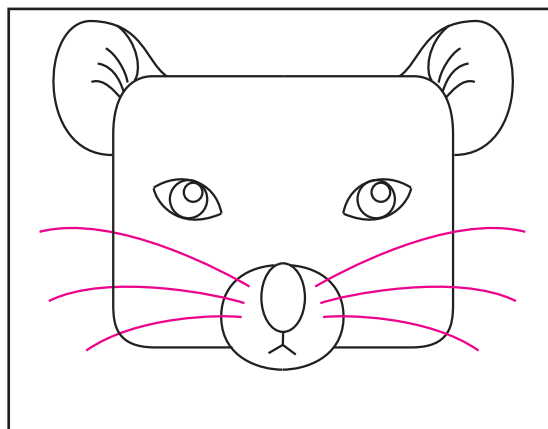

Draw a Mouse Head

Supplies: Black marker, Crayola crayons.

1. Draw the square head.

2. Add circle mouth. Erase line inside.

3. Draw the nose and mouth.

4. Start the two outer eye shapes.

5. Draw the circles inside.

6. Add the two ears and lines inside.

7. Draw the whiskers.

8. Finish with the shoulders.