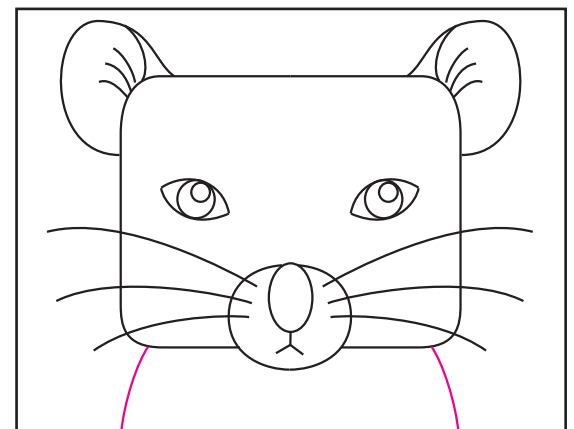

Draw a Mouse Head

Supplies: Black marker, Crayola crayons.

1. Draw the square head.

2. Add circle mouth. Erase line inside.

3. Draw the nose and mouth.

4. Start the two outer eye shapes.

5. Draw the circles inside.

6. Add the two ears and lines inside.

7. Draw the whiskers.

8. Finish with the shoulders.