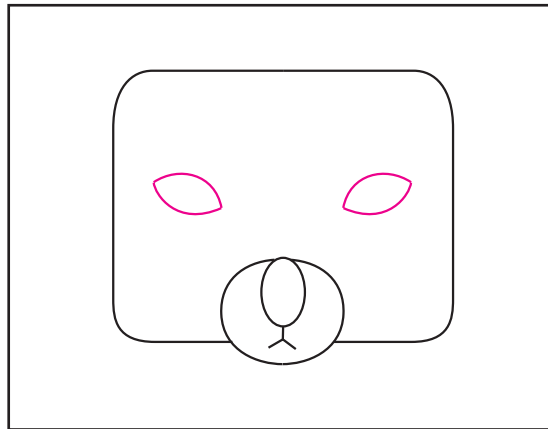

Draw a Mouse Head

Supplies: Black marker, Crayola crayons.

1. Draw the square head.

2. Add circle mouth. Erase line inside.

3. Draw the nose and mouth.

4. Start the two outer eye shapes.

5. Draw the circles inside.

6. Add the two ears and lines inside.

7. Draw the whiskers.

8. Finish with the shoulders.