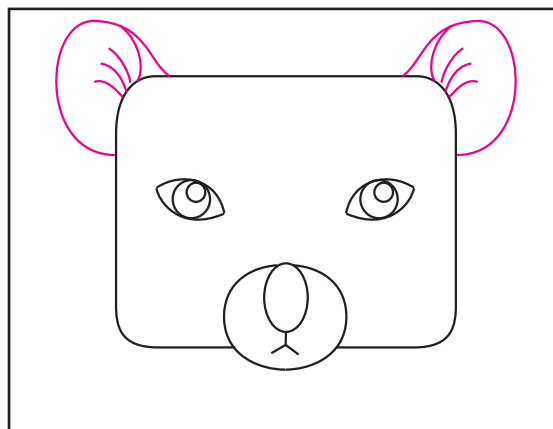

Draw a Mouse Head

Supplies: Black marker, Crayola crayons.

1. Draw the square head.

2. Add circle mouth. Erase line inside.

3. Draw the nose and mouth.

4. Start the two outer eye shapes.

5. Draw the circles inside.

6. Add the two ears and lines inside.

7. Draw the whiskers.

8. Finish with the shoulders.