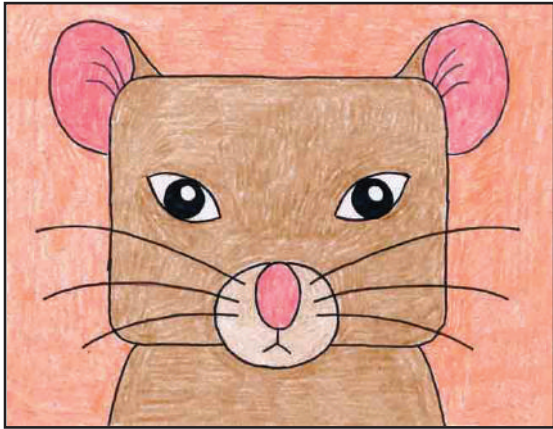

Draw a Mouse Head

Supplies: Black marker, Crayola crayons.

1. Draw the square head.

2. Add circle mouth. Erase line inside.

3. Draw the nose and mouth.

4. Start the two outer eye shapes.

5. Draw the circles inside.

6. Add the two ears and lines inside.

7. Draw the whiskers.

8. Finish with the shoulders.