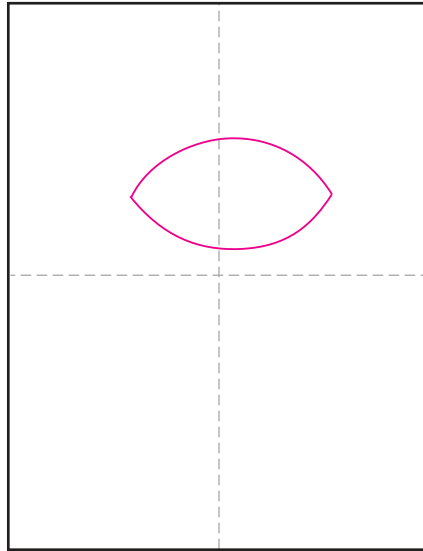

Draw a Cute Sea Turtle

Supplies: Marker, crayon

1. Make guide lines. Draw the shell.

2. Add shell band and head.

3. Draw large eye, arm and leg.

4. Add line and circle decorations.

5. Draw shapes in shell.

6. Add water line and tiny fish.

7. Draw sea plants.

8. Add sand line.