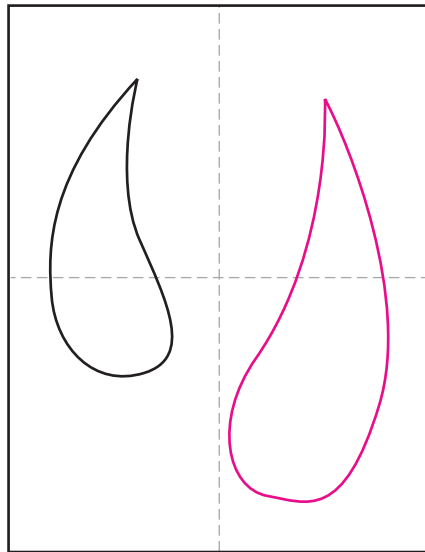

Draw a Koi Fish

1. Draw a medium teardrop shape.

2. Draw a large teardrop shape.

3. Add a tail to the large fish.

4. Add a tail to the small fish.

5. Add fins to both fish.

6. Draw a curved top fin on each.

7. Draw the tops of the eyes.

8. Add wavy plants in between.

9. Trace with crayons, color and paint.