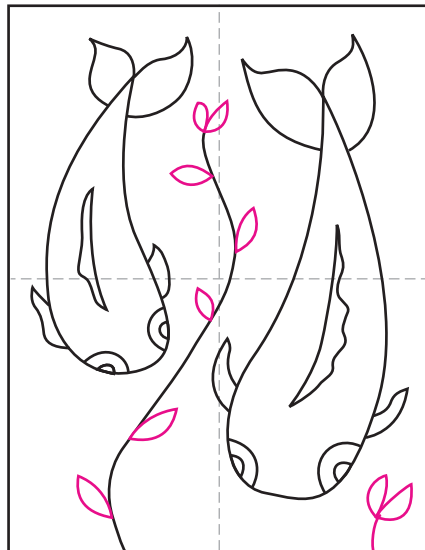

Draw a Koi Fish

1. Draw a medium teardrop shape.

2. Draw a large teardrop shape.

3. Add a tail to the large fish.

4. Add a tail to the small fish.

5. Add fins to both fish.

6. Draw a curved top fin on each.

7. Draw the tops of the eyes.

8. Add wavy plants in between.

9. Trace with crayons, color and paint.