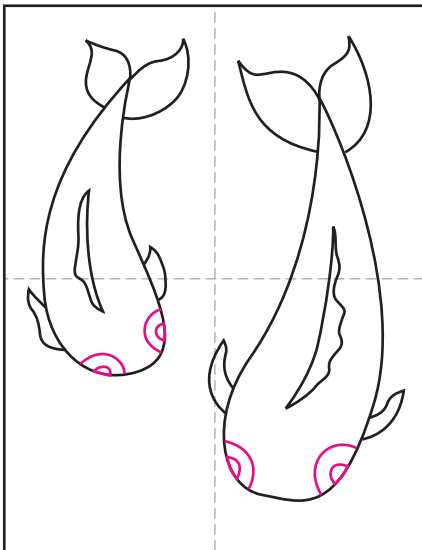

Draw a Koi Fish

1. Draw a medium teardrop shape.

2. Draw a large teardrop shape.

3. Add a tail to the large fish.

4. Add a tail to the small fish.

5. Add fins to both fish.

6. Draw a curved top fin on each.

7. Draw the tops of the eyes.

8. Add wavy plants in between.

9. Trace with crayons, color and paint.