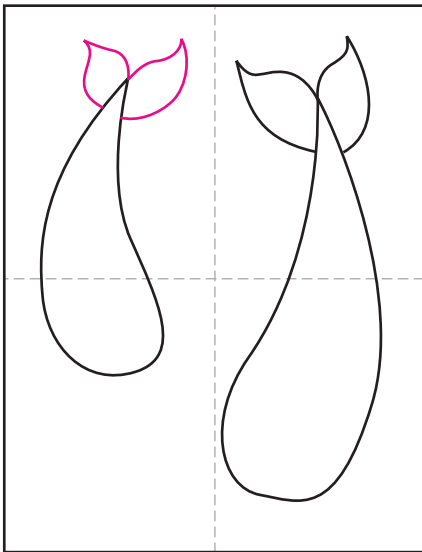

Draw a Koi Fish

1. Draw a medium teardrop shape.

2. Draw a large teardrop shape.

3. Add a tail to the large fish.

4. Add a tail to the small fish.

5. Add fins to both fish.

6. Draw a curved top fin on each.

7. Draw the tops of the eyes.

8. Add wavy plants in between.

9. Trace with crayons, color and paint.