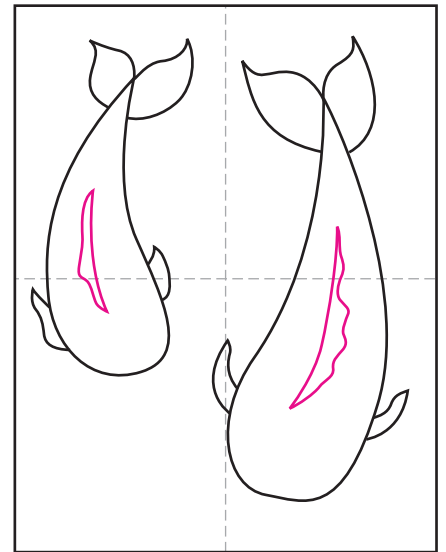

Draw a Koi Fish

1. Draw a medium teardrop shape.

2. Draw a large teardrop shape.

3. Add a tail to the large fish.

4. Add a tail to the small fish.

5. Add fins to both fish.

6. Draw a curved top fin on each.

7. Draw the tops of the eyes.

8. Add wavy plants in between.

9. Trace with crayons, color and paint.