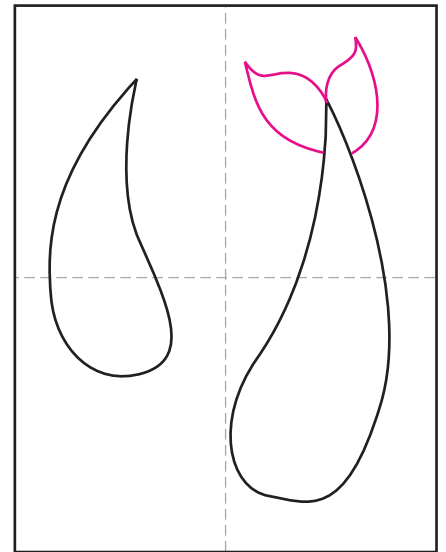

Draw a Koi Fish

1. Draw a medium teardrop shape.

2. Draw a large teardrop shape.

3. Add a tail to the large fish.

4. Add a tail to the small fish.

5. Add fins to both fish.

6. Draw a curved top fin on each.

7. Draw the tops of the eyes.

8. Add wavy plants in between.

9. Trace with crayons, color and paint.