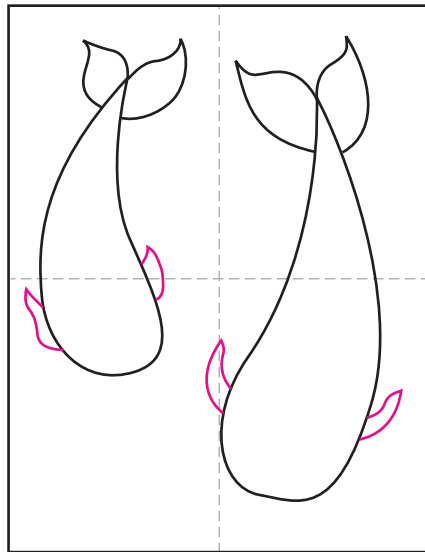

Draw a Koi Fish

1. Draw a medium teardrop shape.

2. Draw a large teardrop shape.

3. Add a tail to the large fish.

4. Add a tail to the small fish.

5. Add fins to both fish.

6. Draw a curved top fin on each.

7. Draw the tops of the eyes.

8. Add wavy plants in between.

9. Trace with crayons, color and paint.