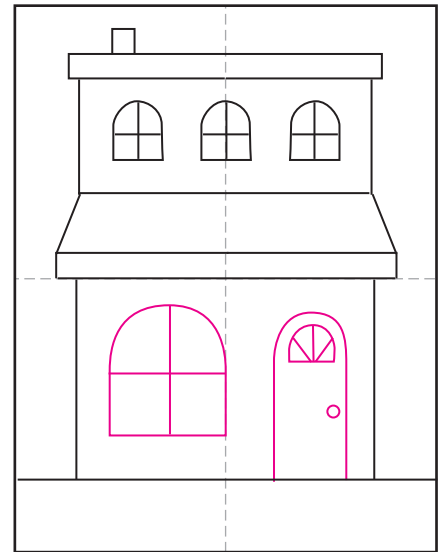

Draw a Cafe

1. Draw ground line and rectangle.

2. Start the awning above.

3. Finish the awning shape.

4. Draw the second story above.

5. Add windows and pipe.

6. Draw door and large window.

7. Add scallop edge and "Cafe".

8. Add plant and stone walkway.

9. Trace with marker and color.