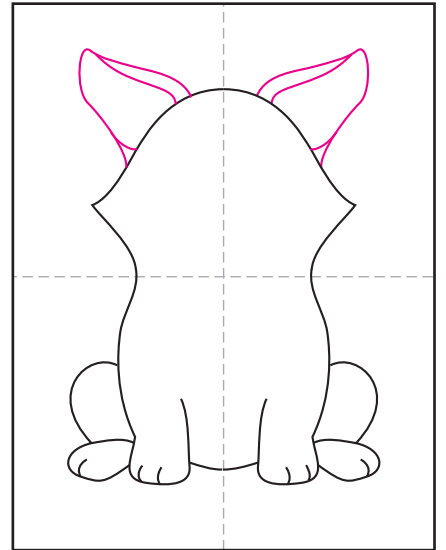

# Draw a Corgi Dog

1. Make guidelines. Start the head.

2. Finish with matching side.

3. Draw the two matching sides.

4. Add two feet below.

5. Draw back legs and toes.

6. Draw two ears.

7. Add the eyes, nose, mouth.

8. Add lines and grass background.

9. Trace with marker and color.