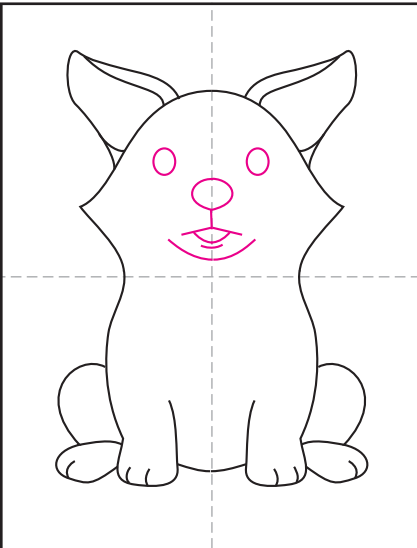

# Draw a Corgi Dog

1. Make guidelines. Start the head.

2. Finish with matching side.

3. Draw the two matching sides.

4. Add two feet below.

5. Draw back legs and toes.

6. Draw two ears.

7. Add the eyes, nose, mouth.

8. Add lines and grass background.

9. Trace with marker and color.