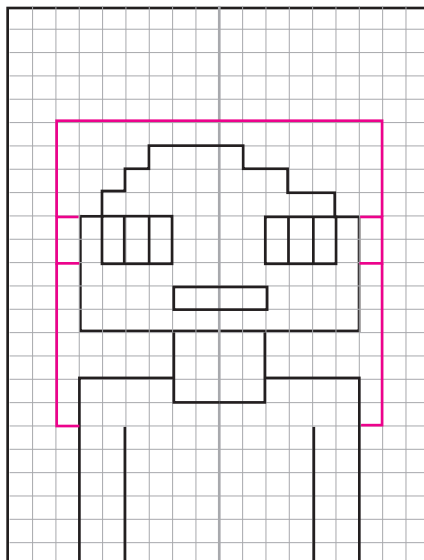

# Draw a Minecraft Selfie

Supplies: Grid paper, Black marker, Crayons

1. Count boxes to find the center line. Use math or estimate and check.

2. Draw two symmetrical eyes.

3. Draw a symmetrical mouth.

4. Start the bottom of the head.

5. Draw the hair line.

6. Draw a neck and body.

7. Finish the outer hair line.

Example of a Minecraft boy selfie.