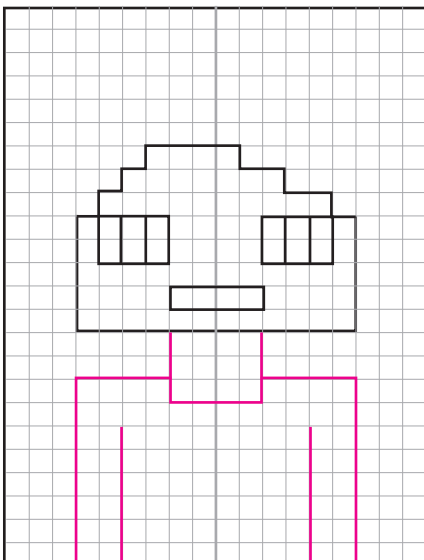

# Draw a Minecraft Selfie

Supplies: Grid paper, Black marker, Crayons

1. Count boxes to find the center line. Use math or estimate and check.

2. Draw two symmetrical eyes.

3. Draw a symmetrical mouth.

4. Start the bottom of the head.

5. Draw the hair line.

6. Draw a neck and body.

7. Finish the outer hair line.

Example of a Minecraft boy selfie.