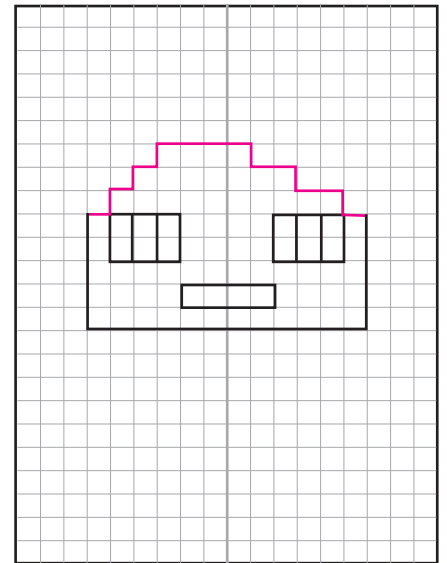

# Draw a Minecraft Selfie

Supplies: Grid paper, Black marker, Crayons

1. Count boxes to find the center line. Use math or estimate and check.

2. Draw two symmetrical eyes.

3. Draw a symmetrical mouth.

4. Start the bottom of the head.

5. Draw the hair line.

6. Draw a neck and body.

7. Finish the outer hair line.

Example of a Minecraft boy selfie.