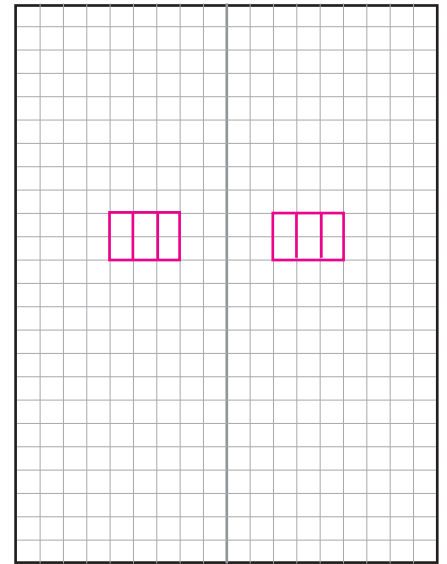

# Draw a Minecraft Selfie

Supplies: Grid paper, Black marker, Crayons

1. Count boxes to find the center line. Use math or estimate and check.

2. Draw two symmetrical eyes.

3. Draw a symmetrical mouth.

4. Start the bottom of the head.

5. Draw the hair line.

6. Draw a neck and body.

7. Finish the outer hair line.

Example of a Minecraft boy selfie.