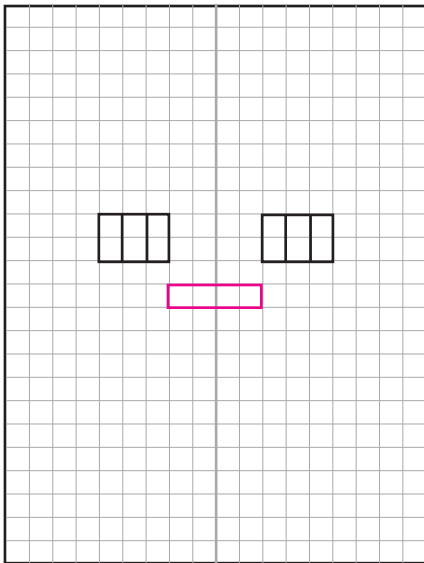

# Draw a Minecraft Selfie

Supplies: Grid paper, Black marker, Crayons

1. Count boxes to find the center line. Use math or estimate and check.

2. Draw two symmetrical eyes.

3. Draw a symmetrical mouth.

4. Start the bottom of the head.

5. Draw the hair line.

6. Draw a neck and body.

7. Finish the outer hair line.

Example of a Minecraft boy selfie.