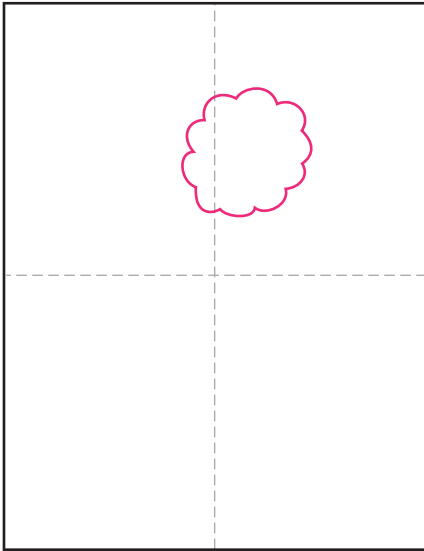

Draw a Poodle

1. Make guide lines. Draw puffy ball.

2. Draw a face on the right side.

3. Draw a larger puffy shape below.

4. Draw the back body.

5. Start the front leg.

6. Finish both legs .

7. Add ear and flower. Erase inside.

8. Draw the ground and sky.

9. Trace with a marker and color.