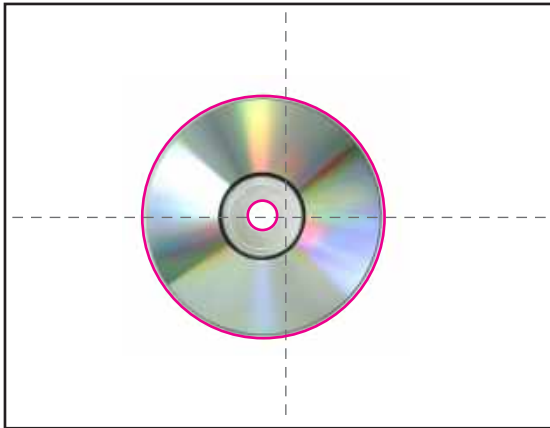

# How to Draw an Eye

1. Make guidelines. Trace a CD and inside hole.

2. Draw a large eye, that crops the circle a bit.

3. Erase the circle lines outside the eye.

4. Use center circle to draw a larger pupil.

5. Draw tear duct and top eye lid edge.

6. Draw the bottom eye lid edge.

7. Add eyelashes.

8. Fill in lashes and pupil with black marker.

9. Complete eye with something you see.