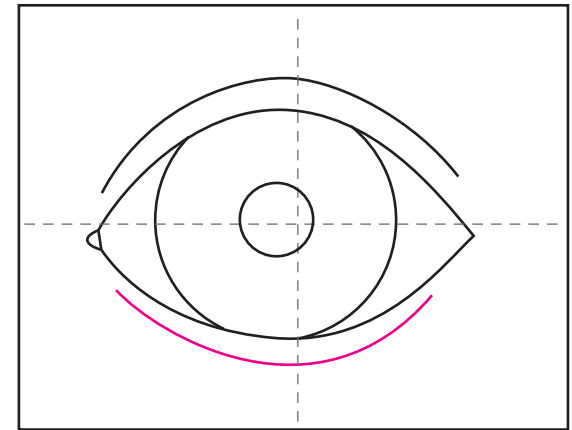

# How to Draw an Eye

1. Make guidelines. Trace a CD and inside hole.

2. Draw a large eye, that crops the circle a bit.

3. Erase the circle lines outside the eye.

4. Use center circle to draw a larger pupil.

5. Draw tear duct and top eye lid edge.

6. Draw the bottom eye lid edge.

7. Add eyelashes.

8. Fill in lashes and pupil with black marker.

9. Complete eye with something you see.