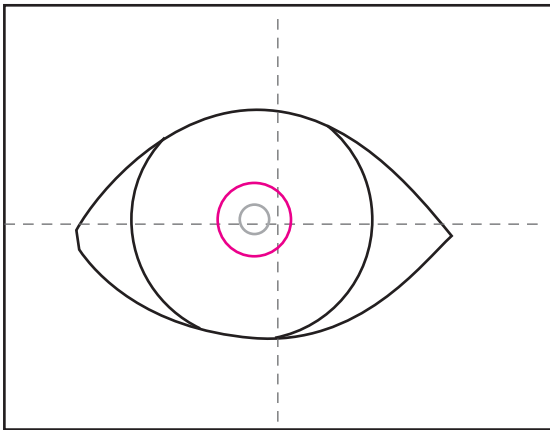

# How to Draw an Eye

1. Make guidelines. Trace a CD and inside hole.

2. Draw a large eye, that crops the circle a bit.

3. Erase the circle lines outside the eye.

4. Use center circle to draw a larger pupil.

5. Draw tear duct and top eye lid edge.

6. Draw the bottom eye lid edge.

7. Add eyelashes.

8. Fill in lashes and pupil with black marker.

9. Complete eye with something you see.