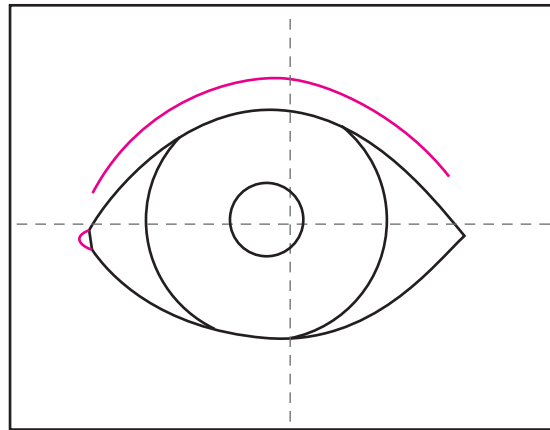

# How to Draw an Eye

1. Make guidelines. Trace a CD and inside hole.

2. Draw a large eye, that crops the circle a bit.

3. Erase the circle lines outside the eye.

4. Use center circle to draw a larger pupil.

5. Draw tear duct and top eye lid edge.

6. Draw the bottom eye lid edge.

7. Add eyelashes.

8. Fill in lashes and pupil with black marker.

9. Complete eye with something you see.