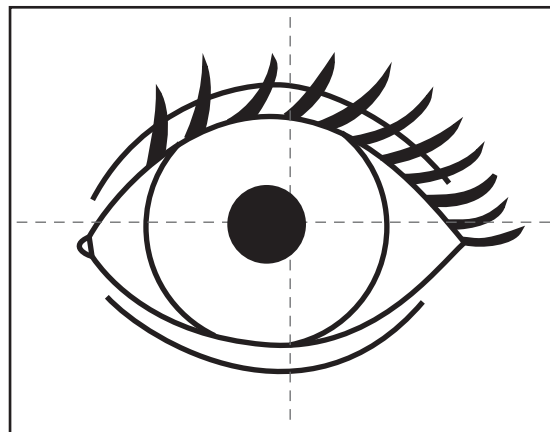

# How to Draw an Eye

1. Make guidelines. Trace a CD and inside hole.

2. Draw a large eye, that crops the circle a bit.

3. Erase the circle lines outside the eye.

4. Use center circle to draw a larger pupil.

5. Draw tear duct and top eye lid edge.

6. Draw the bottom eye lid edge.

7. Add eyelashes.

8. Fill in lashes and pupil with black marker.

9. Complete eye with something you see.