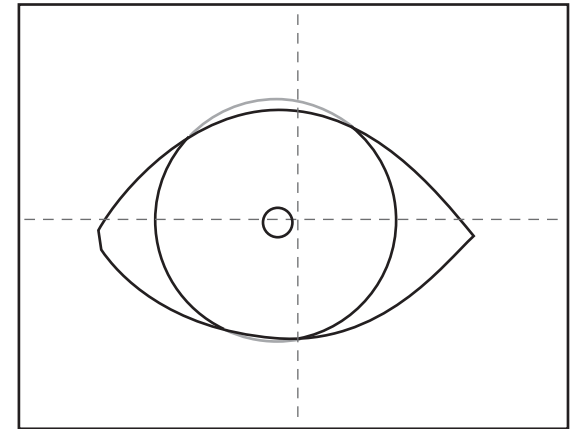

# How to Draw an Eye

1. Make guidelines. Trace a CD and inside hole.

2. Draw a large eye, that crops the circle a bit.

3. Erase the circle lines outside the eye.

4. Use center circle to draw a larger pupil.

5. Draw tear duct and top eye lid edge.

6. Draw the bottom eye lid edge.

7. Add eyelashes.

8. Fill in lashes and pupil with black marker.

9. Complete eye with something you see.