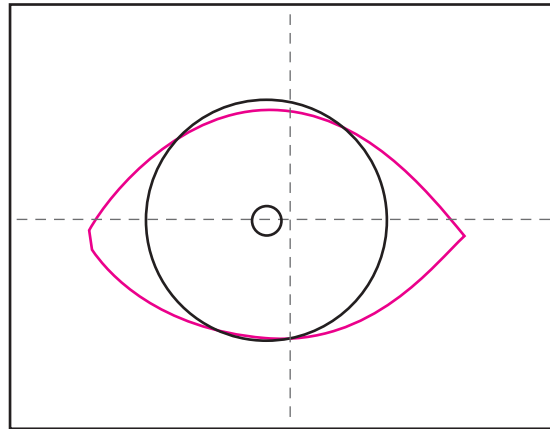

# How to Draw an Eye

1. Make guidelines. Trace a CD and inside hole.

2. Draw a large eye, that crops the circle a bit.

3. Erase the circle lines outside the eye.

4. Use center circle to draw a larger pupil.

5. Draw tear duct and top eye lid edge.

6. Draw the bottom eye lid edge.

7. Add eyelashes.

8. Fill in lashes and pupil with black marker.

9. Complete eye with something you see.