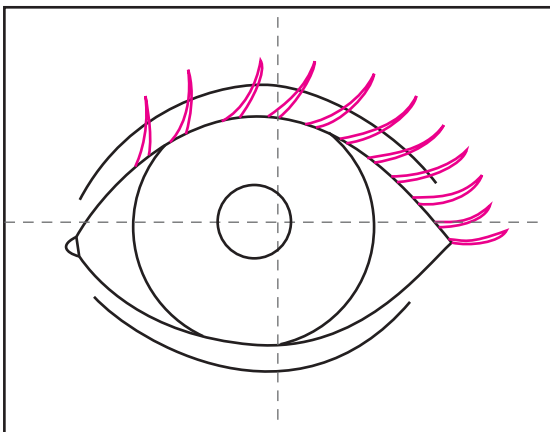

# How to Draw an Eye

1. Make guidelines. Trace a CD and inside hole.

2. Draw a large eye, that crops the circle a bit.

3. Erase the circle lines outside the eye.

4. Use center circle to draw a larger pupil.

5. Draw tear duct and top eye lid edge.

6. Draw the bottom eye lid edge.

7. Add eyelashes.

8. Fill in lashes and pupil with black marker.

9. Complete eye with something you see.