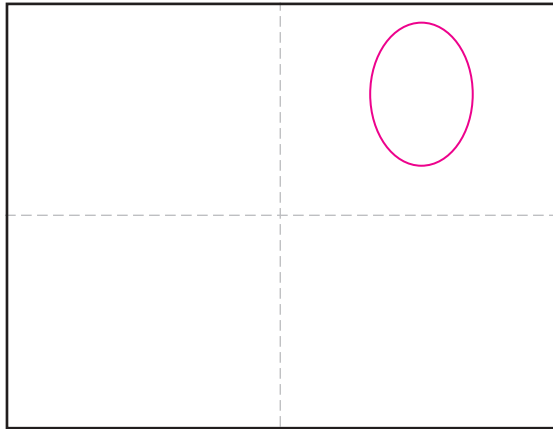

# Draw a Gorilla

1. Draw an oval head.

2. Add a body shape.

3. Draw the face inside the head.

4. Add the face details shown.

5. Attach an arm and leg to the body.

6. Draw the other arm and leg.

7. Erase lines, make others bumpy and fuzzy.

8. Draw the background jungle.

9. Trace with a marker and color with crayons.