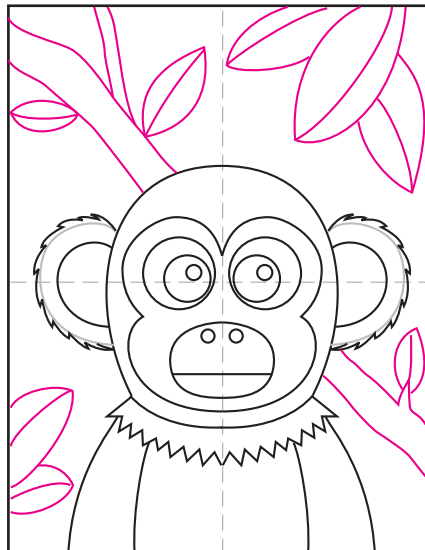

Draw a Squirrel Monkey

1. Make guidelines. Draw two circle eyes with dots inside.

2. Draw rings around the eyes.

3. Add a mouth with a nose below.

4. Draw the face shape around the eyes and mouth.

5. Add the head shape and neck fur.

6. Draw a body below the neck fur.

7. Add smooth ear lines. Draw fuzzy lines around the ears.

8. Erase the smooth ear line. Add lots of branches and leaves.

9. Trace with a marker and color.