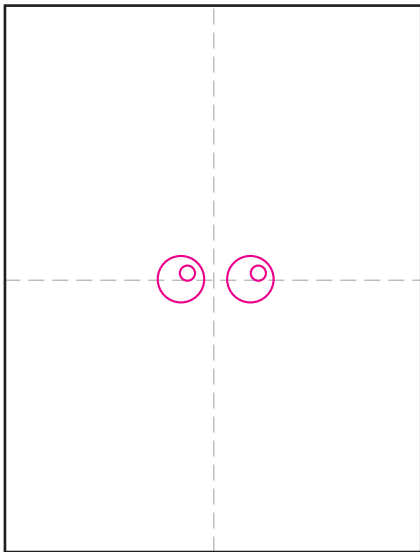

Draw a Squirrel Monkey

1. Make guidelines. Draw two circle eyes with dots inside.

2. Draw rings around the eyes.

3. Add a mouth with a nose below.

4. Draw the face shape around the eyes and mouth.

5. Add the head shape and neck fur.

6. Draw a body below the neck fur.

7. Add smooth ear lines. Draw fuzzy lines around the ears.

8. Erase the smooth ear line. Add lots of branches and leaves.

9. Trace with a marker and color.