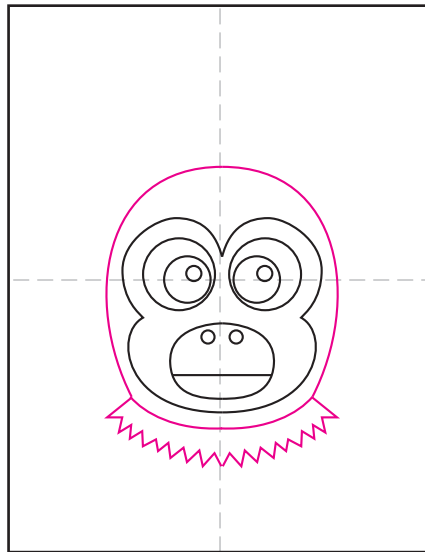

Draw a Squirrel Monkey

1. Make guidelines. Draw two circle eyes with dots inside.

2. Draw rings around the eyes.

3. Add a mouth with a nose below.

4. Draw the face shape around the eyes and mouth.

5. Add the head shape and neck fur.

6. Draw a body below the neck fur.

7. Add smooth ear lines. Draw fuzzy lines around the ears.

8. Erase the smooth ear line. Add lots of branches and leaves.

9. Trace with a marker and color.