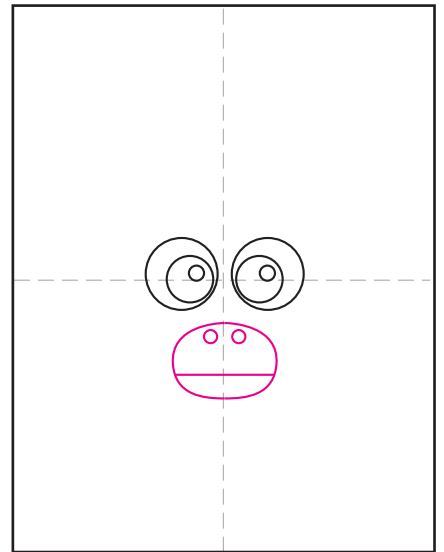

Draw a Squirrel Monkey

1. Make guidelines. Draw two circle eyes with dots inside.

2. Draw rings around the eyes.

3. Add a mouth with a nose below.

4. Draw the face shape around the eyes and mouth.

5. Add the head shape and neck fur.

6. Draw a body below the neck fur.

7. Add smooth ear lines. Draw fuzzy lines around the ears.

8. Erase the smooth ear line. Add lots of branches and leaves.

9. Trace with a marker and color.