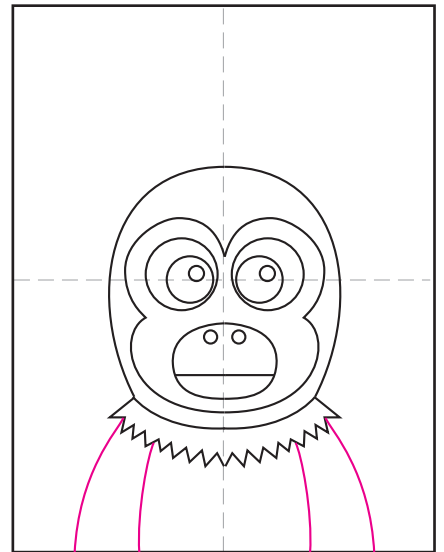

Draw a Squirrel Monkey

1. Make guidelines. Draw two circle eyes with dots inside.

2. Draw rings around the eyes.

3. Add a mouth with a nose below.

4. Draw the face shape around the eyes and mouth.

5. Add the head shape and neck fur.

6. Draw a body below the neck fur.

7. Add smooth ear lines. Draw fuzzy lines around the ears.

8. Erase the smooth ear line. Add lots of branches and leaves.

9. Trace with a marker and color.