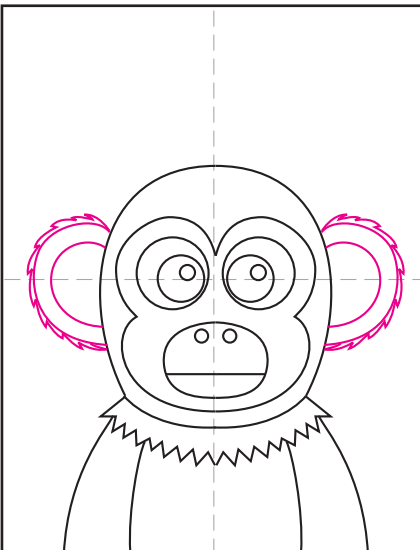

Draw a Squirrel Monkey

1. Make guidelines. Draw two circle eyes with dots inside.

2. Draw rings around the eyes.

3. Add a mouth with a nose below.

4. Draw the face shape around the eyes and mouth.

5. Add the head shape and neck fur.

6. Draw a body below the neck fur.

7. Add smooth ear lines. Draw fuzzy lines around the ears.

8. Erase the smooth ear line. Add lots of branches and leaves.

9. Trace with a marker and color.