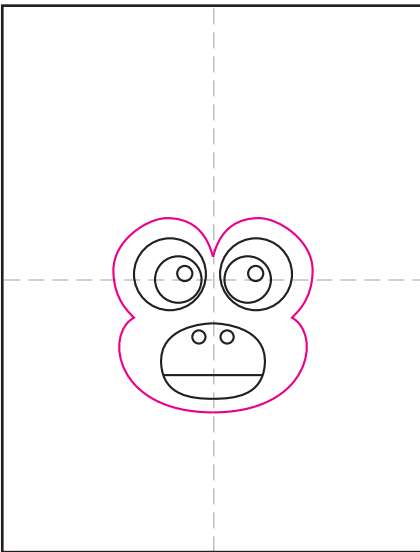

Draw a Squirrel Monkey

1. Make guidelines. Draw two circle eyes with dots inside.

2. Draw rings around the eyes.

3. Add a mouth with a nose below.

4. Draw the face shape around the eyes and mouth.

5. Add the head shape and neck fur.

6. Draw a body below the neck fur.

7. Add smooth ear lines. Draw fuzzy lines around the ears.

8. Erase the smooth ear line. Add lots of branches and leaves.

9. Trace with a marker and color.