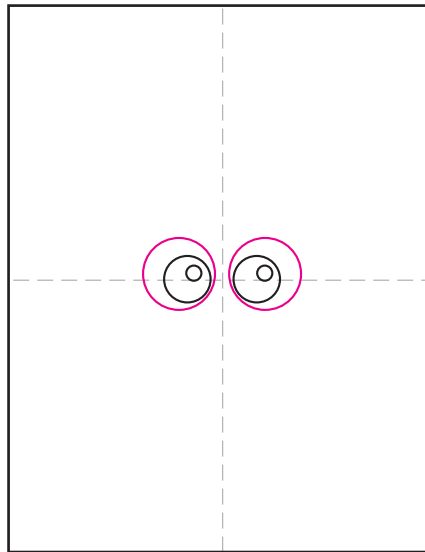

Draw a Squirrel Monkey

1. Make guidelines. Draw two circle eyes with dots inside.

2. Draw rings around the eyes.

3. Add a mouth with a nose below.

4. Draw the face shape around the eyes and mouth.

5. Add the head shape and neck fur.

6. Draw a body below the neck fur.

7. Add smooth ear lines. Draw fuzzy lines around the ears.

8. Erase the smooth ear line. Add lots of branches and leaves.

9. Trace with a marker and color.