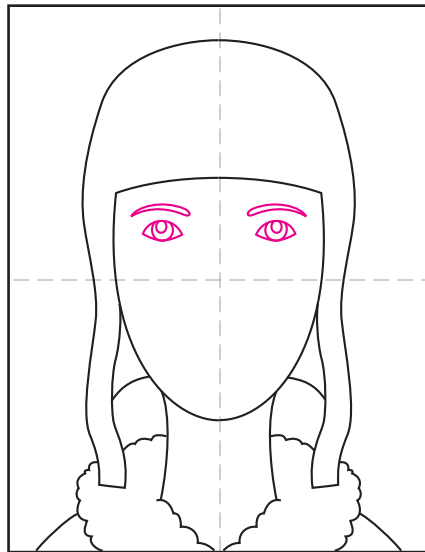

Draw Amelia Earhart

1. Draw the face with a U shape.

2. Draw a helmet around the face.

3. Draw the neck.

4. Add a fuzzy collar and coat.

5. Draw eyes and brows.

6. Draw a mouth and nose.

7. Draw goggles on the hat.

8. Add inside circles and clouds.

9. Trace with a marker and color.