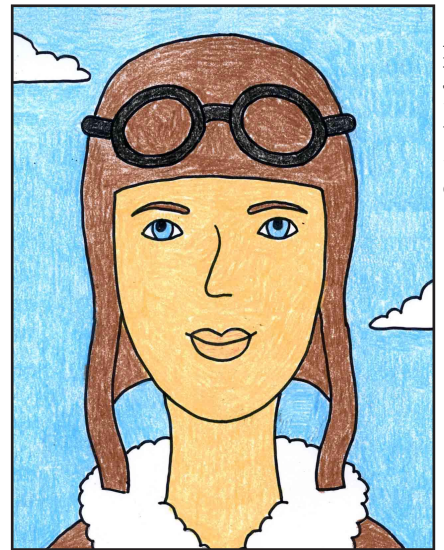

Draw Amelia Earhart

1. Draw the face with a U shape.

2. Draw a helmet around the face.

3. Draw the neck.

4. Add a fuzzy collar and coat.

5. Draw eyes and brows.

6. Draw a mouth and nose.

7. Draw goggles on the hat.

8. Add inside circles and clouds.

9. Trace with a marker and color.