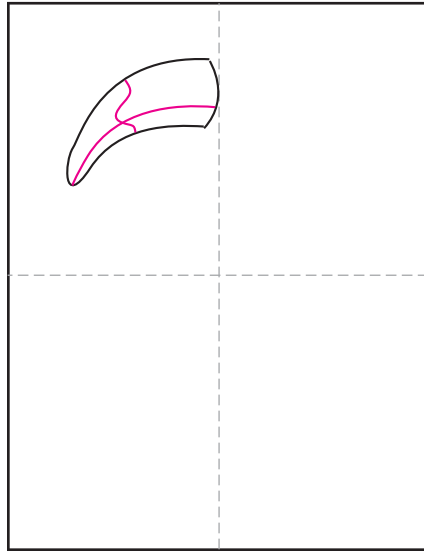

# Draw a Flamingo Head

1. Draw the outline of the beak.

2. Add the inside lines.

3. Draw the attached head.

4. Add the eye.

5. Draw smaller head and neck.

6. Add the beak.

7. Draw the eye.

8. Add leaves behind the heads.

9. Trace with a marker and color.