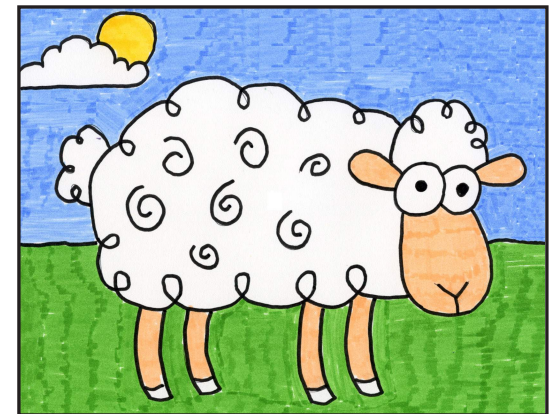

Draw a Cartoon Sheep

1. Make guide lines. Draw two cartoon eyes.

2. Add two ears.

3. Draw the face below the eyes.

4. Add a curly forehead.

5. Add a curly body.

6. Draw four simple legs and a tail

7. Add swirls inside the body.

8. Draw a background.

9. Trace with a marker and color.