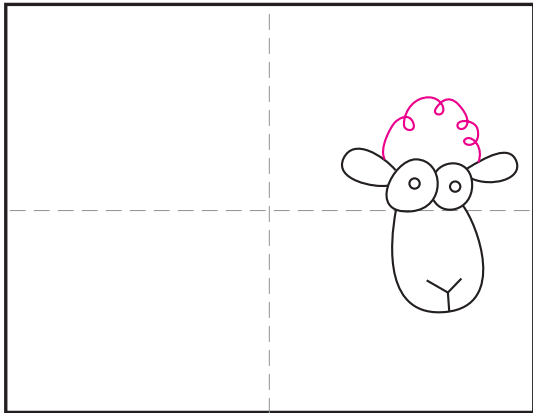

Draw a Cartoon Sheep

1. Make guide lines. Draw two cartoon eyes.

2. Add two ears.

3. Draw the face below the eyes.

4. Add a curly forehead.

5. Add a curly body.

6. Draw four simple legs and a tail

7. Add swirls inside the body.

8. Draw a background.

9. Trace with a marker and color.