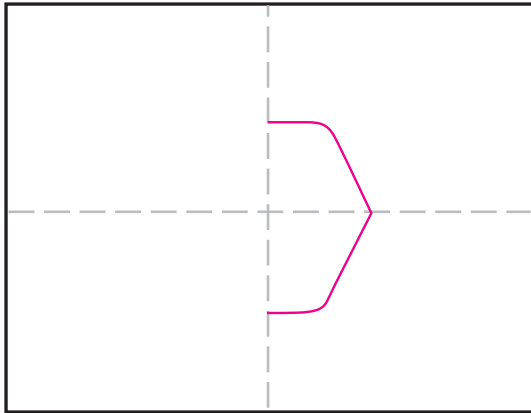

# Draw a Tropical Fish

1. Make guide lines. Start the back body.

2. Finish by adding front body.

3. Draw the tail as shown.

4. Add lips, eye and stripes.

5. Add lines to tail. Draw spikes on top.

6. Draw two fins.

7. Add lines inside. Draw two flippers.

8. Add coral and sand line.

9. Trace with a marker and color.