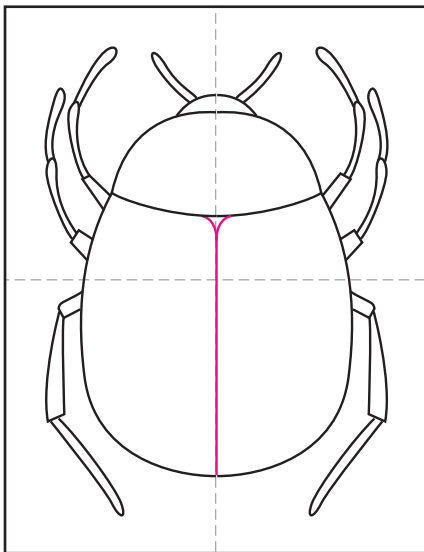

Draw a Beetle

1. Draw the thorax.

2. Draw the abdomen below.

3. Start the shapes for 6 legs.

4. Draw the middle leg sections.

5. Add the leg end sections.

6. Draw the head and antennae.

7. Add a center abdomen line.

8. Add lots of shading lines.

9. Trace with a marker and color.