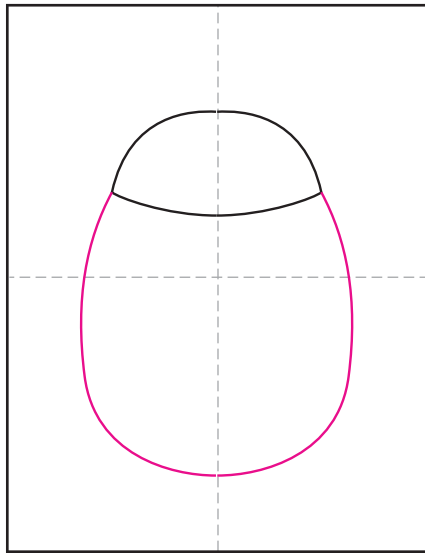

Draw a Beetle

1. Draw the thorax.

2. Draw the abdomen below.

3. Start the shapes for 6 legs.

4. Draw the middle leg sections.

5. Add the leg end sections.

6. Draw the head and antennae.

7. Add a center abdomen line.

8. Add lots of shading lines.

9. Trace with a marker and color.