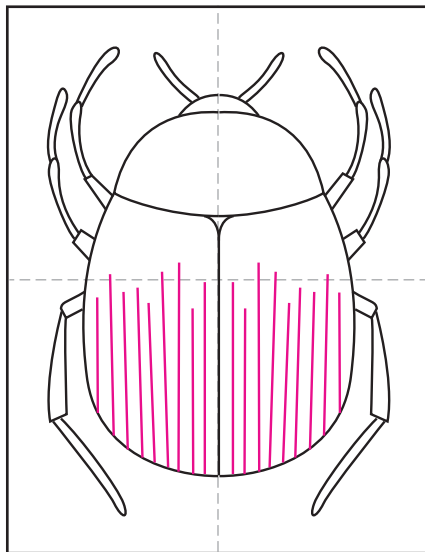

Draw a Beetle

1. Draw the thorax.

2. Draw the abdomen below.

3. Start the shapes for 6 legs.

4. Draw the middle leg sections.

5. Add the leg end sections.

6. Draw the head and antennae.

7. Add a center abdomen line.

8. Add lots of shading lines.

9. Trace with a marker and color.