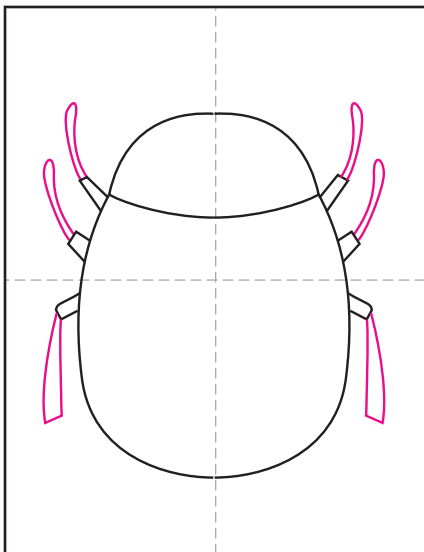

Draw a Beetle

1. Draw the thorax.

2. Draw the abdomen below.

3. Start the shapes for 6 legs.

4. Draw the middle leg sections.

5. Add the leg end sections.

6. Draw the head and antennae.

7. Add a center abdomen line.

8. Add lots of shading lines.

9. Trace with a marker and color.