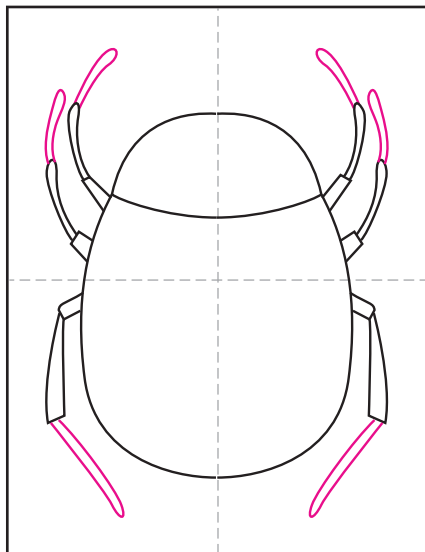

Draw a Beetle

1. Draw the thorax.

2. Draw the abdomen below.

3. Start the shapes for 6 legs.

4. Draw the middle leg sections.

5. Add the leg end sections.

6. Draw the head and antennae.

7. Add a center abdomen line.

8. Add lots of shading lines.

9. Trace with a marker and color.