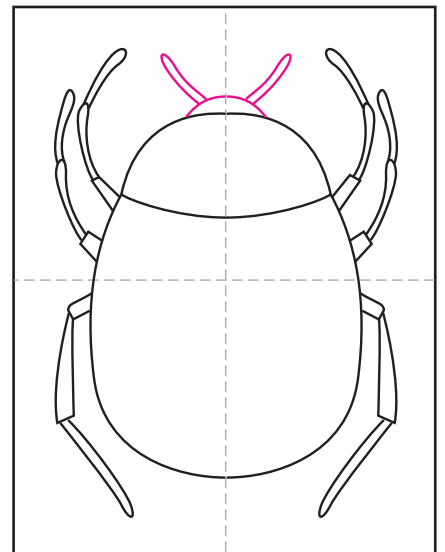

Draw a Beetle

1. Draw the thorax.

2. Draw the abdomen below.

3. Start the shapes for 6 legs.

4. Draw the middle leg sections.

5. Add the leg end sections.

6. Draw the head and antennae.

7. Add a center abdomen line.

8. Add lots of shading lines.

9. Trace with a marker and color.