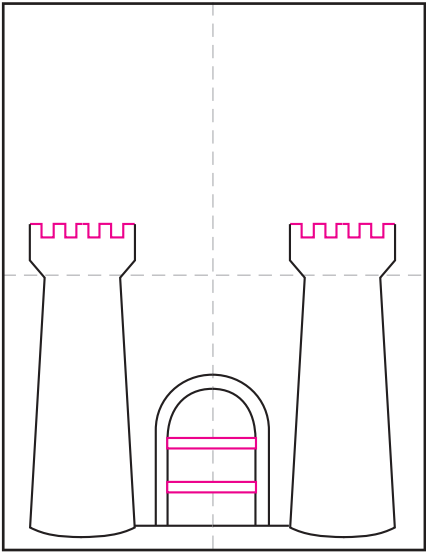

# Draw a Medieval Castle

1. Make guide lines. Draw the door.

2. Start the towers.

3. Continue the towers and door.

4. Add the tower tops and door lines.

5. Add more tower and door lines.

6. Draw the center tower.

7. Draw the windows and flag.

8. Add the background mountains.

9. Trace with marker and color.