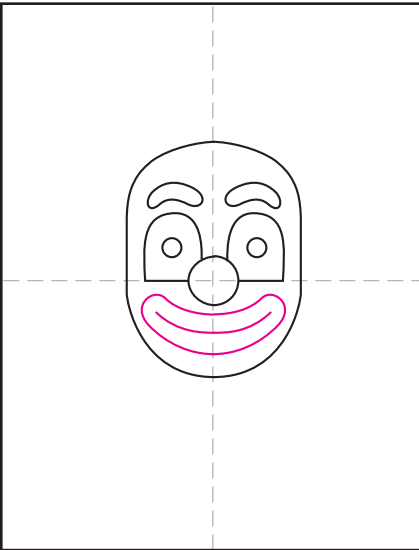

Draw a Clown

1. Draw the circle nose.

2. Add the two attached the eyes.

3. Draw the head around the eyes.

4. Add a mouth.

5. Draw the neck, bow, shoulders.

6. Add ears and curly hair.

7. Draw the hat on the head.

8. Erase the gray lines, add spots.

9. Trace the lines and color.