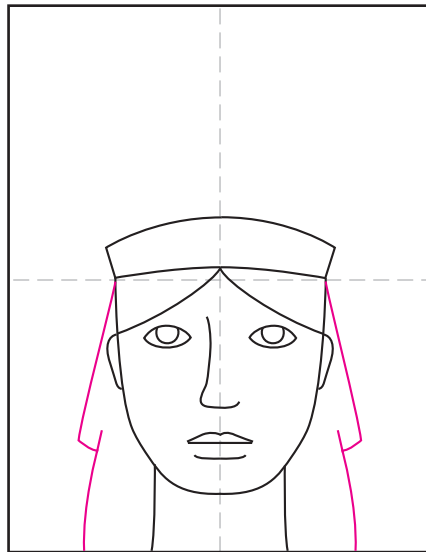

Draw the Statue of Liberty's Face

1. Draw a large U shape.

2. Add a curved band on top.

3. Draw the hair, ears and neck.

4. Draw the eyes, nose and mouth.

5. Draw the hair on the sides.

6. Draw a center and end spikes.

7. Add two more on each side.

8. Draw windows in band, clouds.

9. Trace with a marker and color.