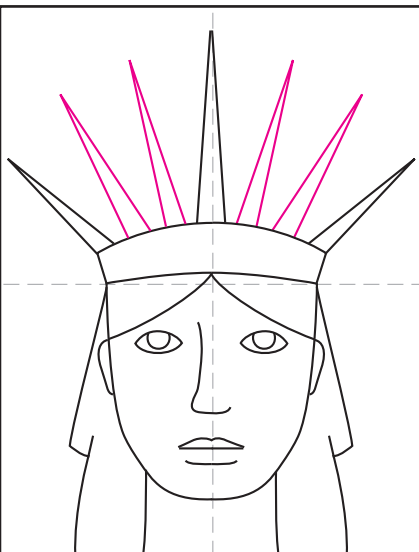

Draw the Statue of Liberty's Face

1. Draw a large U shape.

2. Add a curved band on top.

3. Draw the hair, ears and neck.

4. Draw the eyes, nose and mouth.

5. Draw the hair on the sides.

6. Draw a center and end spikes.

7. Add two more on each side.

8. Draw windows in band, clouds.

9. Trace with a marker and color.