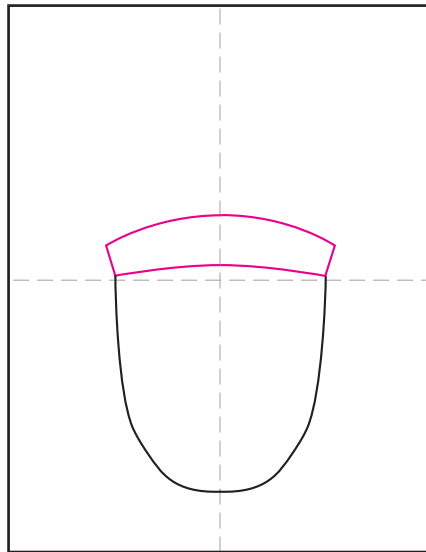

Draw the Statue of Liberty's Face

1. Draw a large U shape.

2. Add a curved band on top.

3. Draw the hair, ears and neck.

4. Draw the eyes, nose and mouth.

5. Draw the hair on the sides.

6. Draw a center and end spikes.

7. Add two more on each side.

8. Draw windows in band, clouds.

9. Trace with a marker and color.