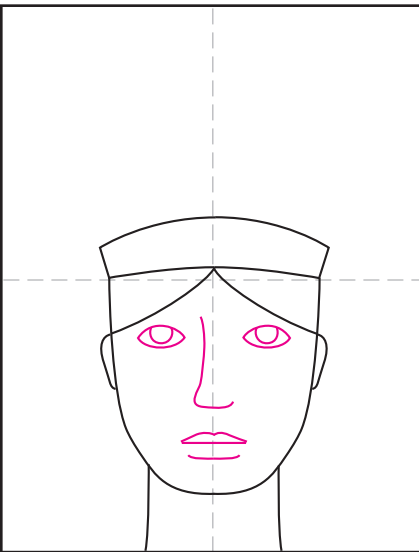

Draw the Statue of Liberty's Face

1. Draw a large U shape.

2. Add a curved band on top.

3. Draw the hair, ears and neck.

4. Draw the eyes, nose and mouth.

5. Draw the hair on the sides.

6. Draw a center and end spikes.

7. Add two more on each side.

8. Draw windows in band, clouds.

9. Trace with a marker and color.