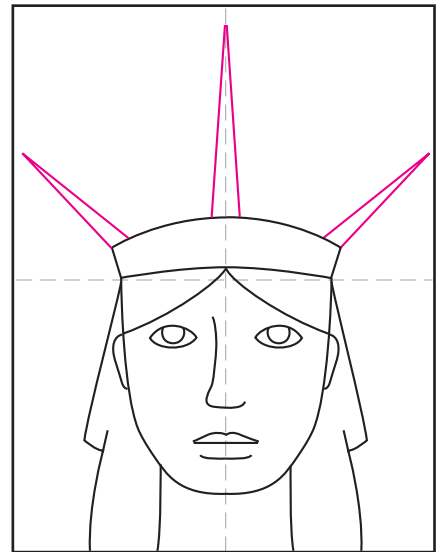

Draw the Statue of Liberty's Face

1. Draw a large U shape.

2. Add a curved band on top.

3. Draw the hair, ears and neck.

4. Draw the eyes, nose and mouth.

5. Draw the hair on the sides.

6. Draw a center and end spikes.

7. Add two more on each side.

8. Draw windows in band, clouds.

9. Trace with a marker and color.