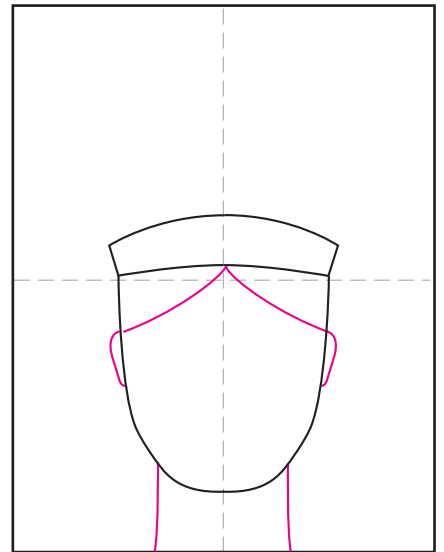

Draw the Statue of Liberty's Face

1. Draw a large U shape.

2. Add a curved band on top.

3. Draw the hair, ears and neck.

4. Draw the eyes, nose and mouth.

5. Draw the hair on the sides.

6. Draw a center and end spikes.

7. Add two more on each side.

8. Draw windows in band, clouds.

9. Trace with a marker and color.