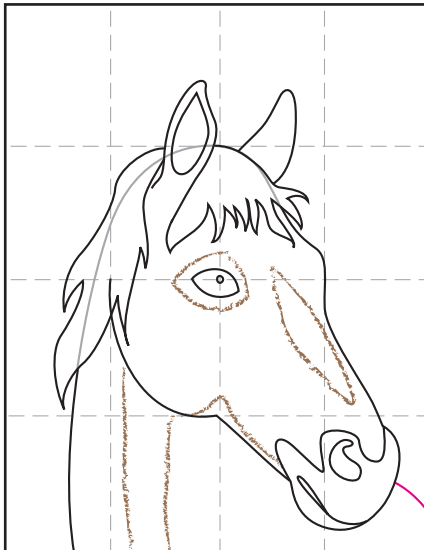

Draw a Horse Head

1. Draw a large eye with a spot.

2. Start the head as shown.

3. Add the top of the head and neck.

4. Add two ears.

5. Draw the mouth and nose shape.

6. Erase the inside line. Add the nostril and lip line.

7. Draw a mane and back line.

8. Erase the gray head lines. Draw shadows with dark brown crayon.

9. Trace pencil lines with a marker and color.