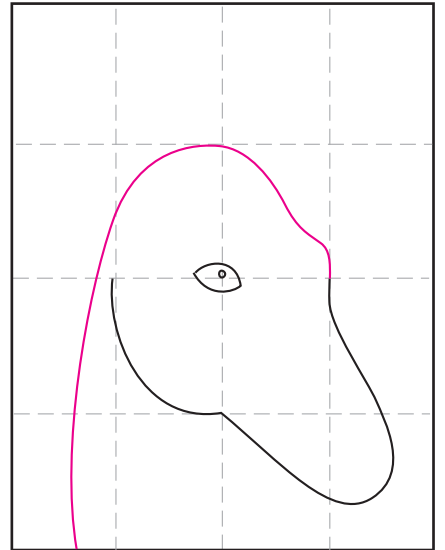

Draw a Horse Head

1. Draw a large eye with a spot.

2. Start the head as shown.

3. Add the top of the head and neck.

4. Add two ears.

5. Draw the mouth and nose shape.

6. Erase the inside line. Add the nostril and lip line.

7. Draw a mane and back line.

8. Erase the gray head lines. Draw shadows with dark brown crayon.

9. Trace pencil lines with a marker and color.