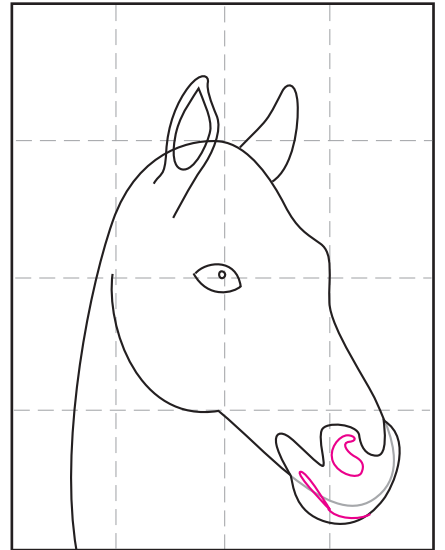

Draw a Horse Head

1. Draw a large eye with a spot.

2. Start the head as shown.

3. Add the top of the head and neck.

4. Add two ears.

5. Draw the mouth and nose shape.

6. Erase the inside line. Add the nostril and lip line.

7. Draw a mane and back line.

8. Erase the gray head lines. Draw shadows with dark brown crayon.

9. Trace pencil lines with a marker and color.