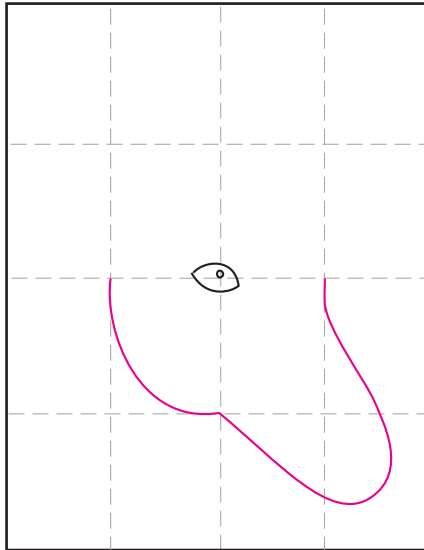

Draw a Horse Head

1. Draw a large eye with a spot.

2. Start the head as shown.

3. Add the top of the head and neck.

4. Add two ears.

5. Draw the mouth and nose shape.

6. Erase the inside line. Add the nostril and lip line.

7. Draw a mane and back line.

8. Erase the gray head lines. Draw shadows with dark brown crayon.

9. Trace pencil lines with a marker and color.