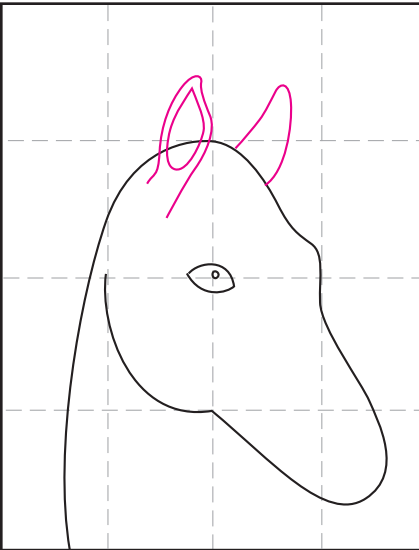

Draw a Horse Head

1. Draw a large eye with a spot.

2. Start the head as shown.

3. Add the top of the head and neck.

4. Add two ears.

5. Draw the mouth and nose shape.

6. Erase the inside line. Add the nostril and lip line.

7. Draw a mane and back line.

8. Erase the gray head lines. Draw shadows with dark brown crayon.

9. Trace pencil lines with a marker and color.