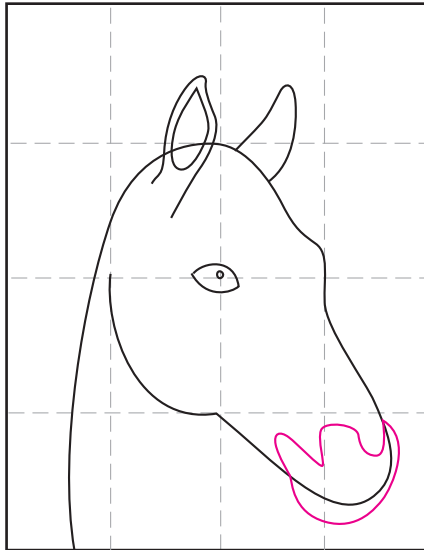

Draw a Horse Head

1. Draw a large eye with a spot.

2. Start the head as shown.

3. Add the top of the head and neck.

4. Add two ears.

5. Draw the mouth and nose shape.

6. Erase the inside line. Add the nostril and lip line.

7. Draw a mane and back line.

8. Erase the gray head lines. Draw shadows with dark brown crayon.

9. Trace pencil lines with a marker and color.