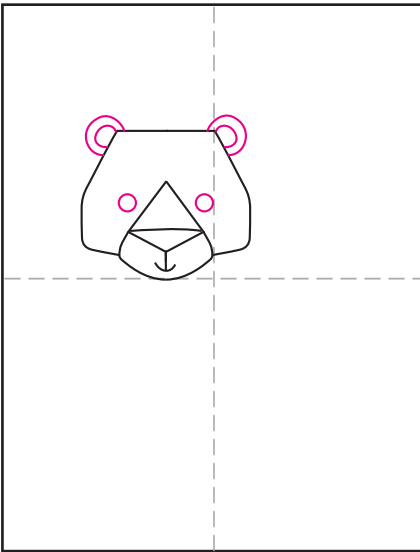

Draw an Easy Lion

1. Start with a triangle like shape.

2. Add a nose and mouth inside.

3. Draw the head around it.

4. Add eyes and ears.

5. Draw circle mane and radial lines.

6. Start the body.

7. Add the feet and leg lines.

8. Add chest, leg and tail.

9. Trace with a marker and color.

Easy Lion