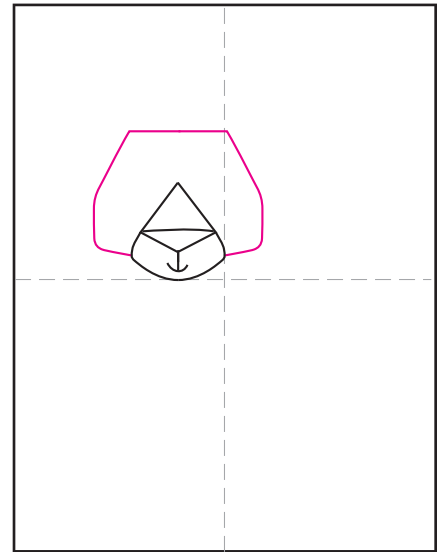

Draw an Easy Lion

1. Start with a triangle like shape.

2. Add a nose and mouth inside.

3. Draw the head around it.

4. Add eyes and ears.

5. Draw circle mane and radial lines.

6. Start the body.

7. Add the feet and leg lines.

8. Add chest, leg and tail.

9. Trace with a marker and color.

Easy Lion