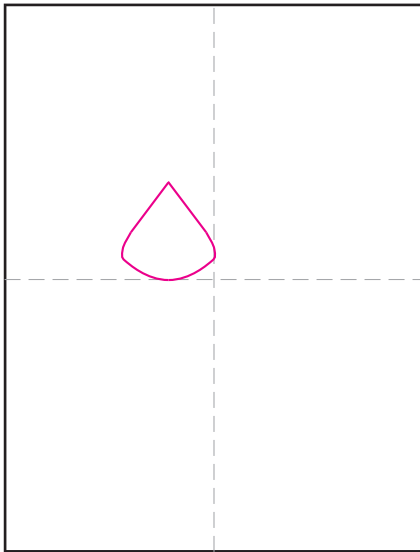

Draw an Easy Lion

1. Start with a triangle like shape.

2. Add a nose and mouth inside.

3. Draw the head around it.

4. Add eyes and ears.

5. Draw circle mane and radial lines.

6. Start the body.

7. Add the feet and leg lines.

8. Add chest, leg and tail.

9. Trace with a marker and color.

Easy Lion