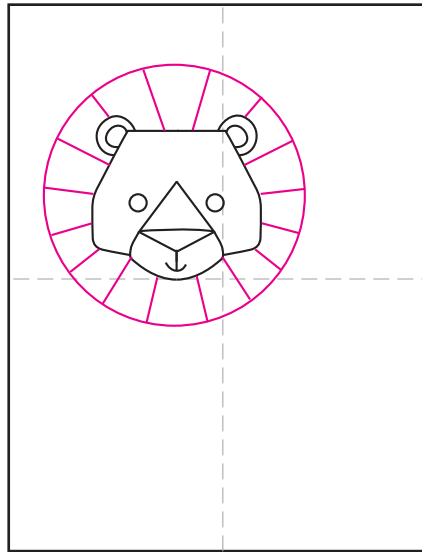

Draw an Easy Lion

1. Start with a triangle like shape.

2. Add a nose and mouth inside.

3. Draw the head around it.

4. Add eyes and ears.

5. Draw circle mane and radial lines.

6. Start the body.

7. Add the feet and leg lines.

8. Add chest, leg and tail.

9. Trace with a marker and color.

Easy Lion