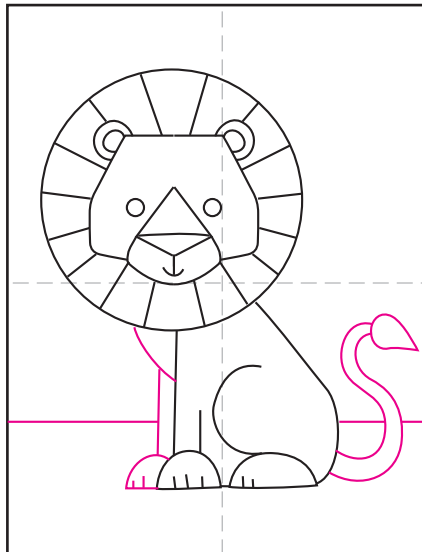

Draw an Easy Lion

1. Start with a triangle like shape.

2. Add a nose and mouth inside.

3. Draw the head around it.

4. Add eyes and ears.

5. Draw circle mane and radial lines.

6. Start the body.

7. Add the feet and leg lines.

8. Add chest, leg and tail.

9. Trace with a marker and color.

Easy Lion