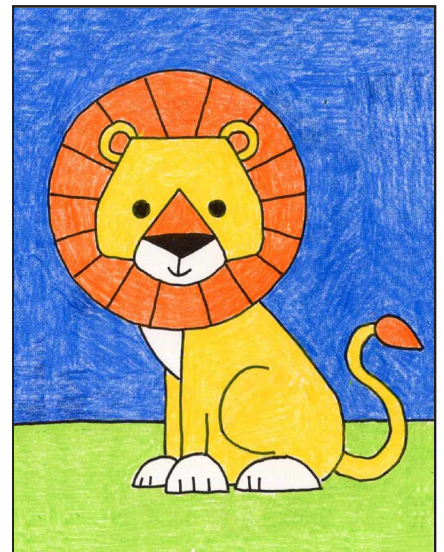

Draw an Easy Lion

1. Start with a triangle like shape.

2. Add a nose and mouth inside.

3. Draw the head around it.

4. Add eyes and ears.

5. Draw circle mane and radial lines.

6. Start the body.

7. Add the feet and leg lines.

8. Add chest, leg and tail.

9. Trace with a marker and color.

Easy Lion