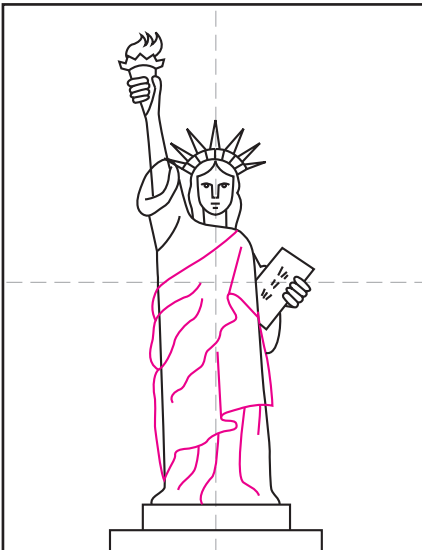

Draw the Statue of Liberty

1. Start with drawing a face.

2. Add the hair, neck and band.

3. Draw seven spikes on the band.

4. Draw robe and platform below.

5. Add an arm holding the torch.

6. Draw an arm holding a tablet.

7. Add a top layer to the robe.

8. Erase the gray lines. Add clouds.

9. Trace with a marker and color.