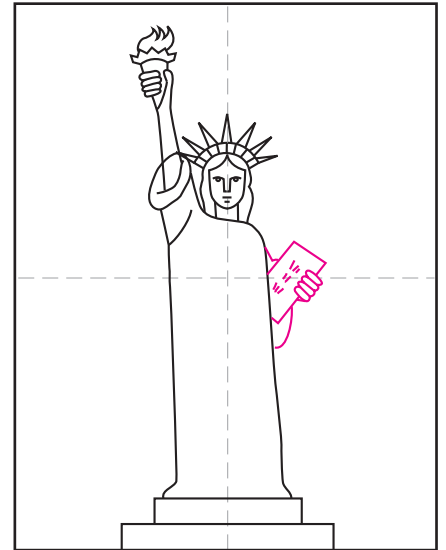

Draw the Statue of Liberty

1. Start with drawing a face.

2. Add the hair, neck and band.

3. Draw seven spikes on the band.

4. Draw robe and platform below.

5. Add an arm holding the torch.

6. Draw an arm holding a tablet.

7. Add a top layer to the robe.

8. Erase the gray lines. Add clouds.

9. Trace with a marker and color.