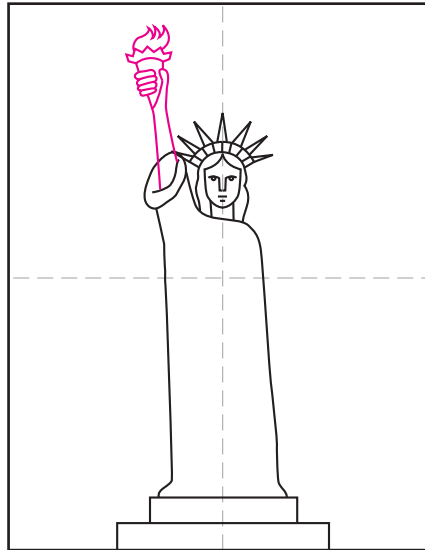

Draw the Statue of Liberty

1. Start with drawing a face.

2. Add the hair, neck and band.

3. Draw seven spikes on the band.

4. Draw robe and platform below.

5. Add an arm holding the torch.

6. Draw an arm holding a tablet.

7. Add a top layer to the robe.

8. Erase the gray lines. Add clouds.

9. Trace with a marker and color.