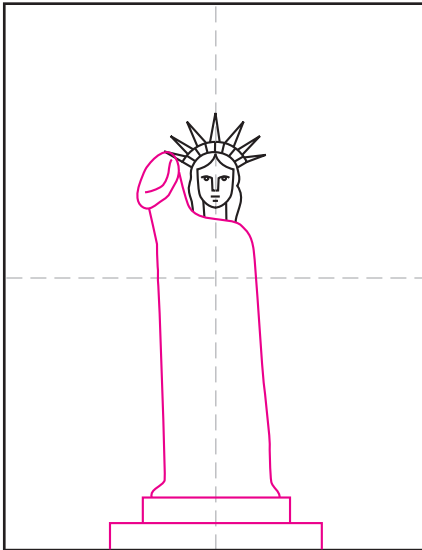

Draw the Statue of Liberty

1. Start with drawing a face.

2. Add the hair, neck and band.

3. Draw seven spikes on the band.

4. Draw robe and platform below.

5. Add an arm holding the torch.

6. Draw an arm holding a tablet.

7. Add a top layer to the robe.

8. Erase the gray lines. Add clouds.

9. Trace with a marker and color.