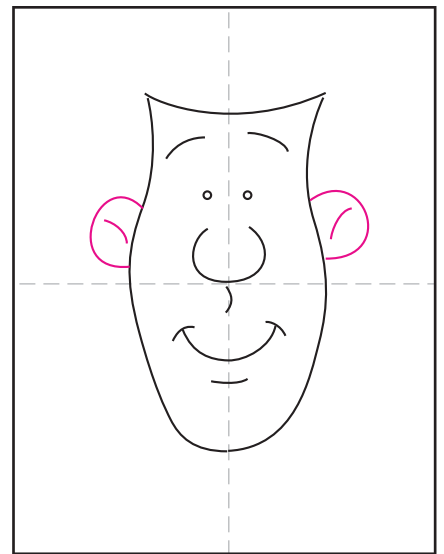

# Draw a Cartoon Man Face

1. Draw a nose and two small eyes.

2. Start the hair line above.

3. Draw the sides of the head

4. Add a long chin below.

5. Draw a smiling mouth.

6. Add ears on the side.

7. Finish the hair, start the neck.

8. Finish the shirt with collar.

9. Trace with a marker and color.

# Cartoon Man Face