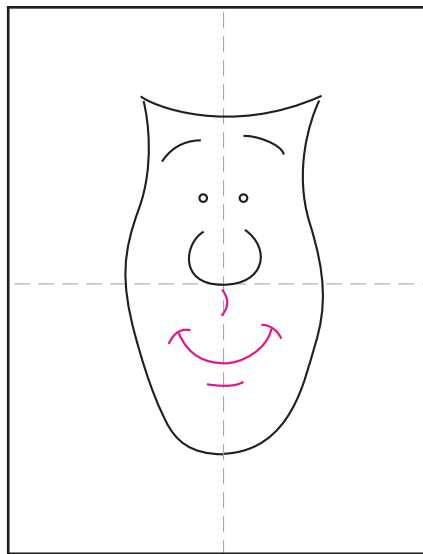

# Draw a Cartoon Man Face

1. Draw a nose and two small eyes.

2. Start the hair line above.

3. Draw the sides of the head

4. Add a long chin below.

5. Draw a smiling mouth.

6. Add ears on the side.

7. Finish the hair, start the neck.

8. Finish the shirt with collar.

9. Trace with a marker and color.

# Cartoon Man Face