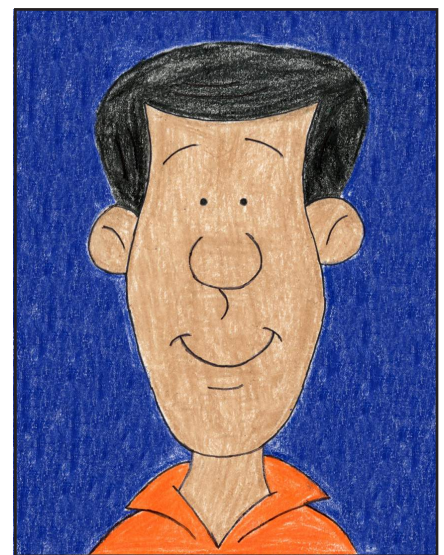

# Draw a Cartoon Man Face

1. Draw a nose and two small eyes.

2. Start the hair line above.

3. Draw the sides of the head

4. Add a long chin below.

5. Draw a smiling mouth.

6. Add ears on the side.

7. Finish the hair, start the neck.

8. Finish the shirt with collar.

9. Trace with a marker and color.

# Cartoon Man Face