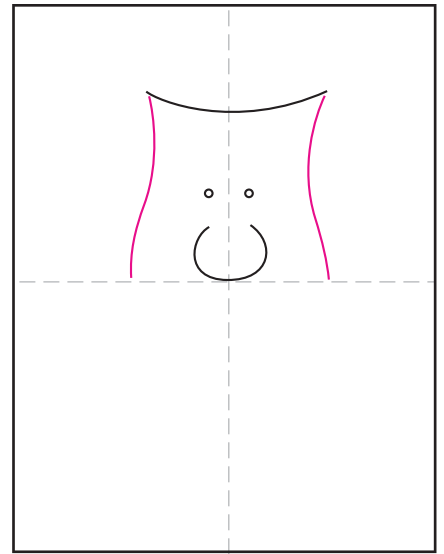

# Draw a Cartoon Man Face

1. Draw a nose and two small eyes.

2. Start the hair line above.

3. Draw the sides of the head

4. Add a long chin below.

5. Draw a smiling mouth.

6. Add ears on the side.

7. Finish the hair, start the neck.

8. Finish the shirt with collar.

9. Trace with a marker and color.

# Cartoon Man Face