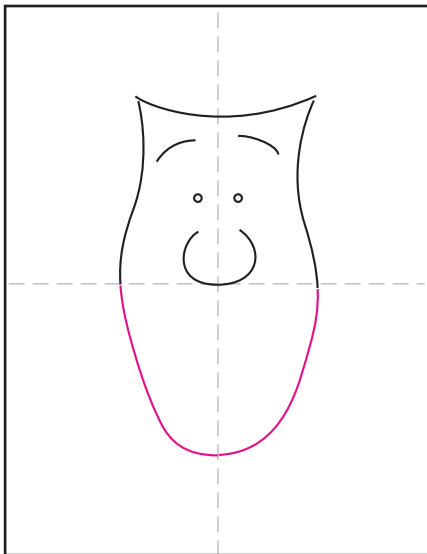

# Draw a Cartoon Man Face

1. Draw a nose and two small eyes.

2. Start the hair line above.

3. Draw the sides of the head

4. Add a long chin below.

5. Draw a smiling mouth.

6. Add ears on the side.

7. Finish the hair, start the neck.

8. Finish the shirt with collar.

9. Trace with a marker and color.

# Cartoon Man Face