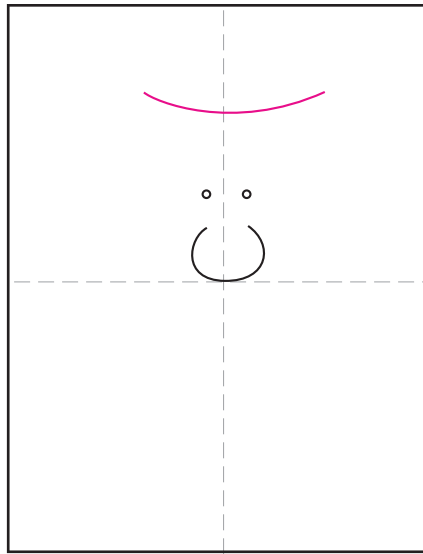

# Draw a Cartoon Man Face

1. Draw a nose and two small eyes.

2. Start the hair line above.

3. Draw the sides of the head

4. Add a long chin below.

5. Draw a smiling mouth.

6. Add ears on the side.

7. Finish the hair, start the neck.

8. Finish the shirt with collar.

9. Trace with a marker and color.

# Cartoon Man Face