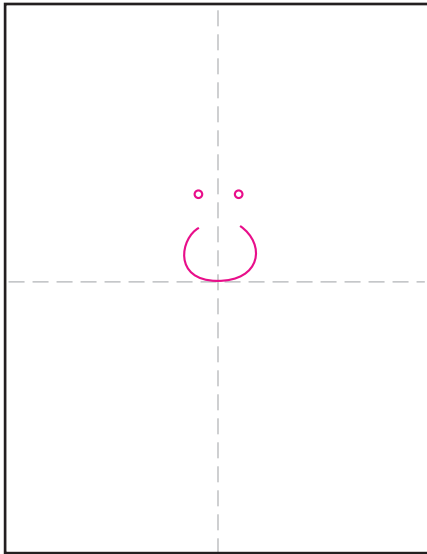

# Draw a Cartoon Man Face

1. Draw a nose and two small eyes.

2. Start the hair line above.

3. Draw the sides of the head

4. Add a long chin below.

5. Draw a smiling mouth.

6. Add ears on the side.

7. Finish the hair, start the neck.

8. Finish the shirt with collar.

9. Trace with a marker and color.

# Cartoon Man Face