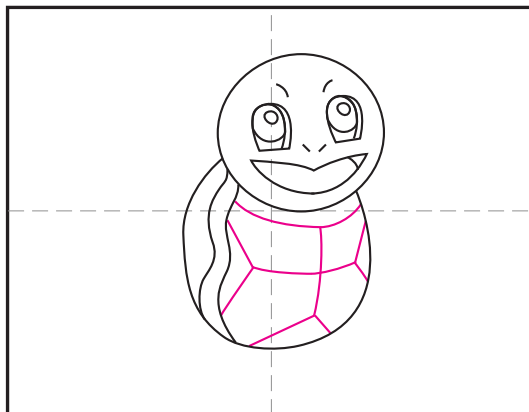

# Draw Squirtle

1. Draw a head and attached body.

2. Lightly add the wavy shell lines.

3. Draw the large eyes.

4. Add the mouth and details.

5. Lightly add the belly lines, off center.

6. Draw the top arms.

7. Erase lines, and draw bottom legs.

8. Erase lines, add a tail and background.

9. Trace with a marker and color.

# Squirtle