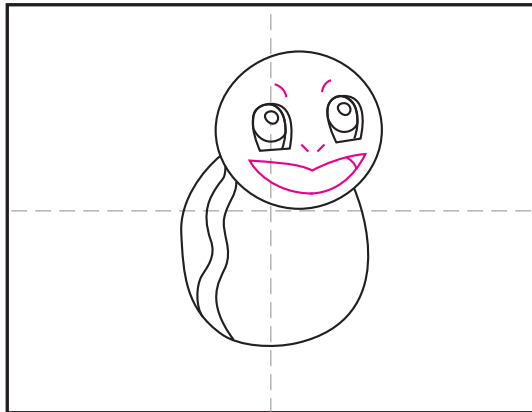

# Draw Squirtle

1. Draw a head and attached body.

2. Lightly add the wavy shell lines.

3. Draw the large eyes.

4. Add the mouth and details.

5. Lightly add the belly lines, off center.

6. Draw the top arms.

7. Erase lines, and draw bottom legs.

8. Erase lines, add a tail and background.

9. Trace with a marker and color.

# Squirtle