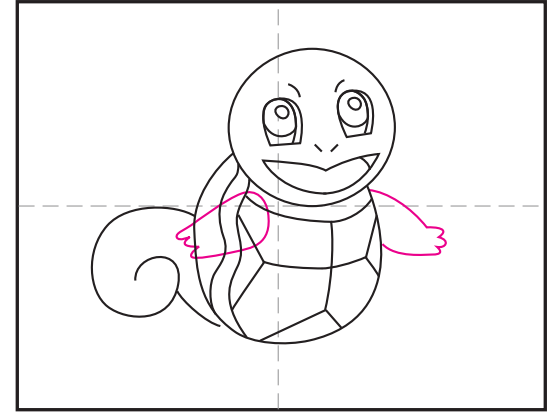

# Draw Squirtle

1. Draw a head and attached body.

2. Lightly add the wavy shell lines.

3. Draw the large eyes.

4. Add the mouth and details.

5. Lightly add the belly lines, off center.

6. Draw the top arms.

7. Erase lines, and draw bottom legs.

8. Erase lines, add a tail and background.

9. Trace with a marker and color.