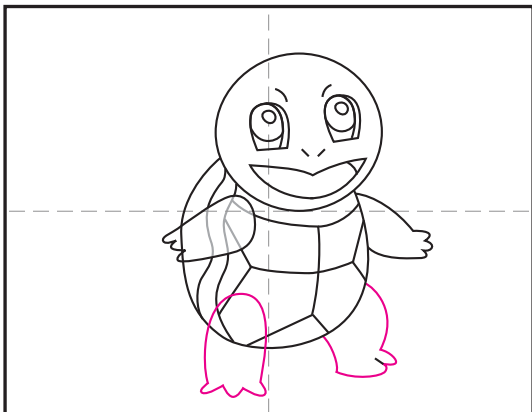

# Draw Squirtle

1. Draw a head and attached body.

2. Lightly add the wavy shell lines.

3. Draw the large eyes.

4. Add the mouth and details.

5. Lightly add the belly lines, off center.

6. Draw the top arms.

7. Erase lines, and draw bottom legs.

8. Erase lines, add a tail and background.

9. Trace with a marker and color.