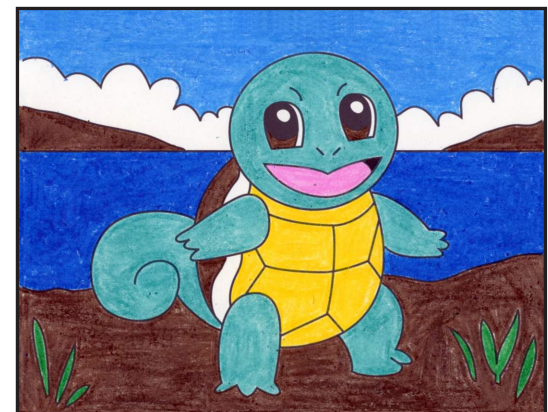

# Draw Squirtle

1. Draw a head and attached body.

2. Lightly add the wavy shell lines.

3. Draw the large eyes.

4. Add the mouth and details.

5. Lightly add the belly lines, off center.

6. Draw the top arms.

7. Erase lines, and draw bottom legs.

8. Erase lines, add a tail and background.

9. Trace with a marker and color.