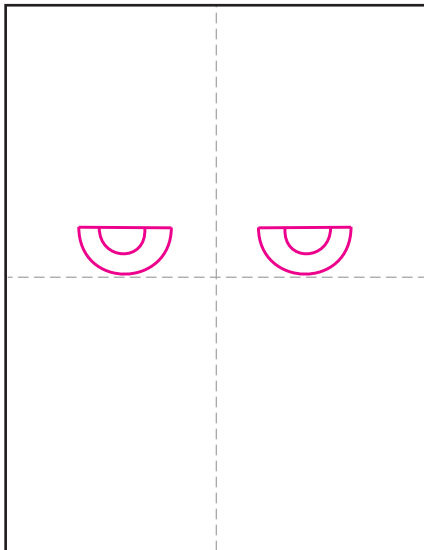

Draw the Grumpy Cat

1. Draw two eyes.

2. Draw lines around the eyes.

3. Draw the nose and mouth.

4. Add a line around the mouth.

5. Add center brow line, whiskers.

6. Start the top of the head.

7. Add the sides.

8. Draw ears and eye highlights.

9. Trace with a marker and color.

Grumpy Cat