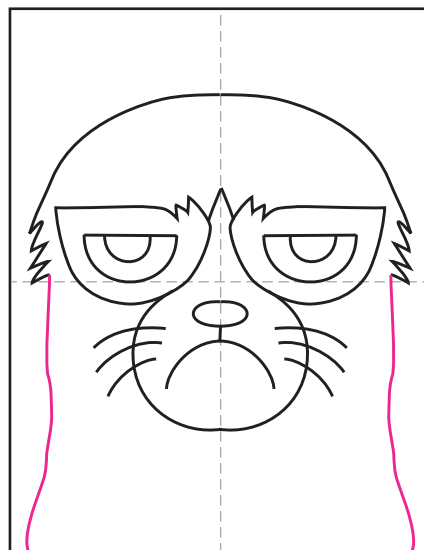

Draw the Grumpy Cat

1. Draw two eyes.

2. Draw lines around the eyes.

3. Draw the nose and mouth.

4. Add a line around the mouth.

5. Add center brow line, whiskers.

6. Start the top of the head.

7. Add the sides.

8. Draw ears and eye highlights.

9. Trace with a marker and color.

Grumpy Cat