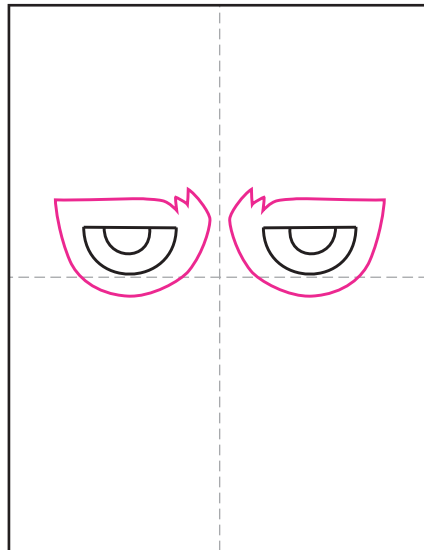

Draw the Grumpy Cat

1. Draw two eyes.

2. Draw lines around the eyes.

3. Draw the nose and mouth.

4. Add a line around the mouth.

5. Add center brow line, whiskers.

6. Start the top of the head.

7. Add the sides.

8. Draw ears and eye highlights.

9. Trace with a marker and color.

Grumpy Cat