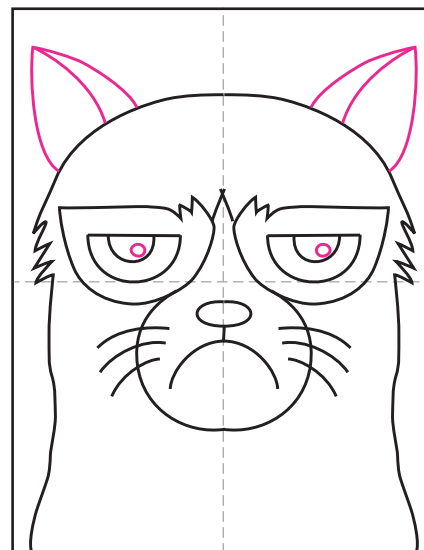

Draw the Grumpy Cat

1. Draw two eyes.

2. Draw lines around the eyes.

3. Draw the nose and mouth.

4. Add a line around the mouth.

5. Add center brow line, whiskers.

6. Start the top of the head.

7. Add the sides.

8. Draw ears and eye highlights.

9. Trace with a marker and color.

Grumpy Cat