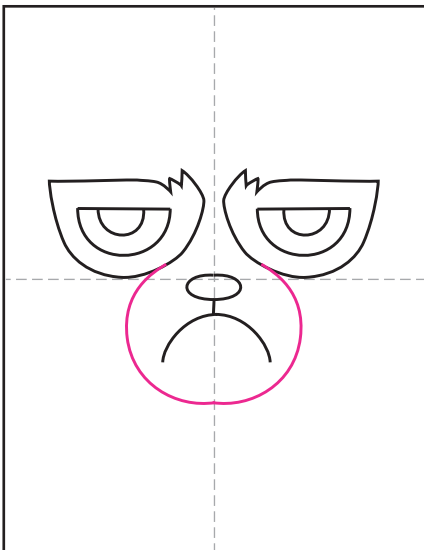

Draw the Grumpy Cat

1. Draw two eyes.

2. Draw lines around the eyes.

3. Draw the nose and mouth.

4. Add a line around the mouth.

5. Add center brow line, whiskers.

6. Start the top of the head.

7. Add the sides.

8. Draw ears and eye highlights.

9. Trace with a marker and color.

Grumpy Cat