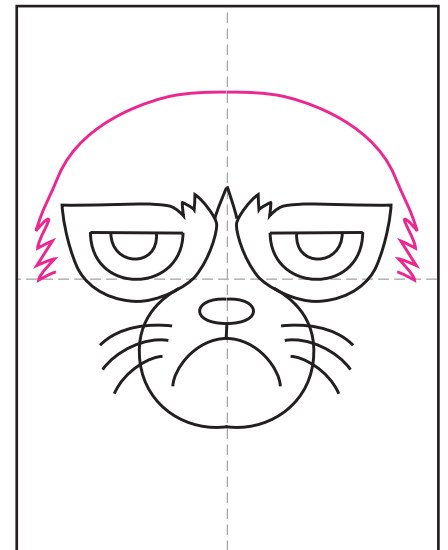

Draw the Grumpy Cat

1. Draw two eyes.

2. Draw lines around the eyes.

3. Draw the nose and mouth.

4. Add a line around the mouth.

5. Add center brow line, whiskers.

6. Start the top of the head.

7. Add the sides.

8. Draw ears and eye highlights.

9. Trace with a marker and color.

Grumpy Cat