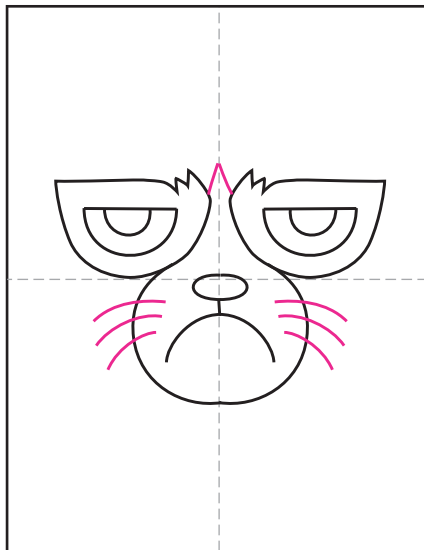

Draw the Grumpy Cat

1. Draw two eyes.

2. Draw lines around the eyes.

3. Draw the nose and mouth.

4. Add a line around the mouth.

5. Add center brow line, whiskers.

6. Start the top of the head.

7. Add the sides.

8. Draw ears and eye highlights.

9. Trace with a marker and color.

Grumpy Cat