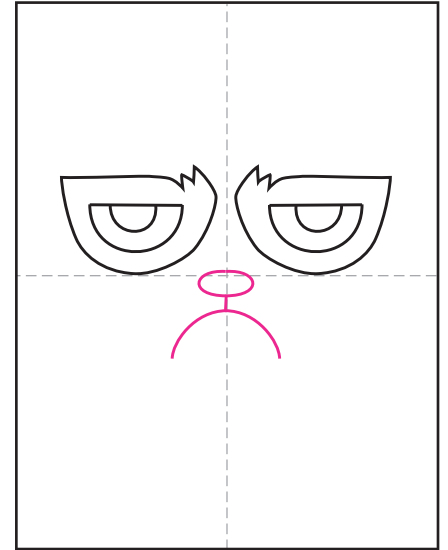

Draw the Grumpy Cat

1. Draw two eyes.

2. Draw lines around the eyes.

3. Draw the nose and mouth.

4. Add a line around the mouth.

5. Add center brow line, whiskers.

6. Start the top of the head.

7. Add the sides.

8. Draw ears and eye highlights.

9. Trace with a marker and color.

Grumpy Cat