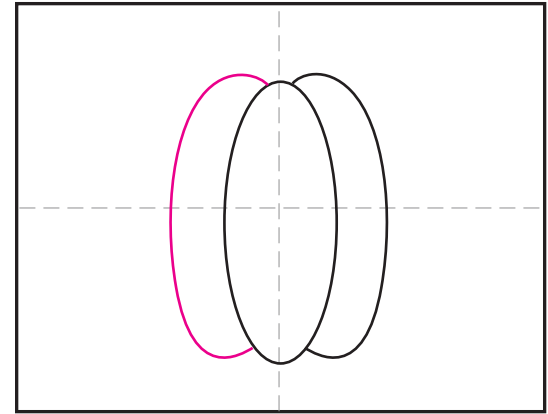

Draw an Easy Pumpkin

1. Draw a center oval.

2. Add a curved shape on the right.

3. Add a curved shape on the left.

4. Add a curved shape on the right.

5. Add a curved shape on the left.

6. Draw a stem on the top.

7. Draw a vine with leaves and horizon.

8. Trace with a marker. Color with yellow and light green.
and light green.

9. Fill in with orange, dark green and sky.

Easy Pumpkin