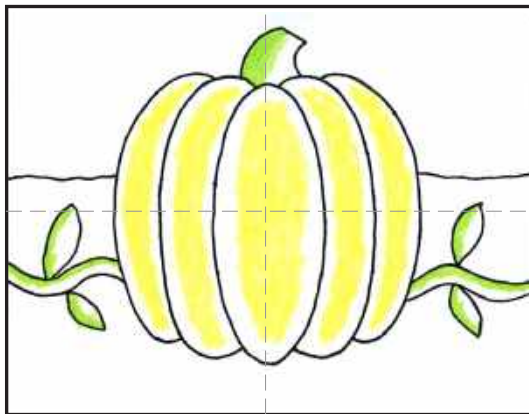

Draw an Easy Pumpkin

1. Draw a center oval.

2. Add a curved shape on the right.

3. Add a curved shape on the left.

4. Add a curved shape on the right.

5. Add a curved shape on the left.

6. Draw a stem on the top.

7. Draw a vine with leaves and horizon.

8. Trace with a marker. Color with yellow and light green.
and light green.

9. Fill in with orange, dark green and sky.

Easy Pumpkin