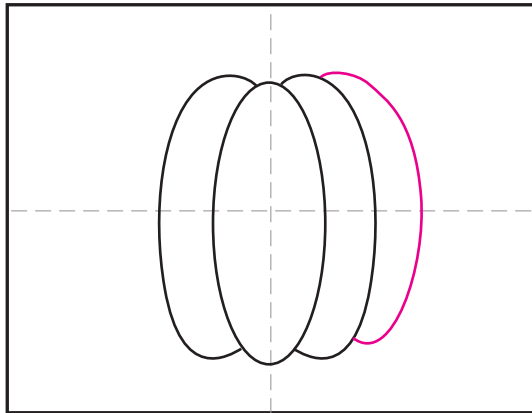

Draw an Easy Pumpkin

1. Draw a center oval.

2. Add a curved shape on the right.

3. Add a curved shape on the left.

4. Add a curved shape on the right.

5. Add a curved shape on the left.

6. Draw a stem on the top.

7. Draw a vine with leaves and horizon.

8. Trace with a marker. Color with yellow and light green.
and light green.

9. Fill in with orange, dark green and sky.

Easy Pumpkin