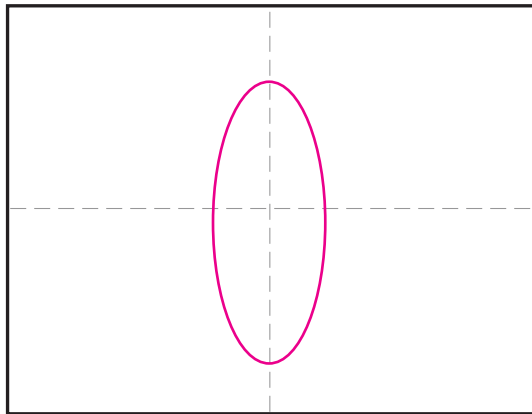

Draw an Easy Pumpkin

1. Draw a center oval.

2. Add a curved shape on the right.

3. Add a curved shape on the left.

4. Add a curved shape on the right.

5. Add a curved shape on the left.

6. Draw a stem on the top.

7. Draw a vine with leaves and horizon.

8. Trace with a marker. Color with yellow and light green.
and light green.

9. Fill in with orange, dark green and sky.

Easy Pumpkin