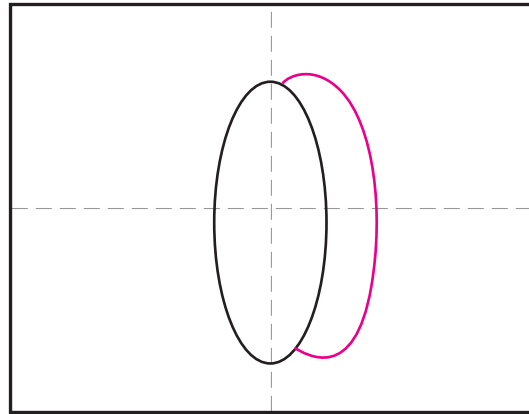

Draw an Easy Pumpkin

1. Draw a center oval.

2. Add a curved shape on the right.

3. Add a curved shape on the left.

4. Add a curved shape on the right.

5. Add a curved shape on the left.

6. Draw a stem on the top.

7. Draw a vine with leaves and horizon.

8. Trace with a marker. Color with yellow and light green.
and light green.

9. Fill in with orange, dark green and sky.

Easy Pumpkin