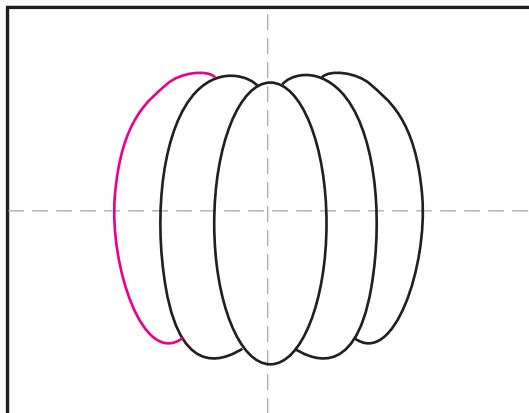

Draw an Easy Pumpkin

1. Draw a center oval.

2. Add a curved shape on the right.

3. Add a curved shape on the left.

4. Add a curved shape on the right.

5. Add a curved shape on the left.

6. Draw a stem on the top.

7. Draw a vine with leaves and horizon.

8. Trace with a marker. Color with yellow and light green.
and light green.

9. Fill in with orange, dark green and sky.

Easy Pumpkin