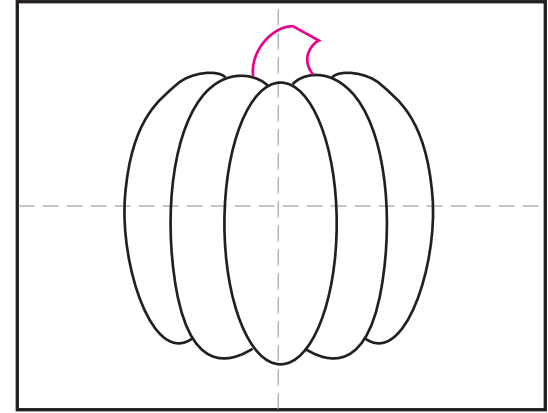

Draw an Easy Pumpkin

1. Draw a center oval.

2. Add a curved shape on the right.

3. Add a curved shape on the left.

4. Add a curved shape on the right.

5. Add a curved shape on the left.

6. Draw a stem on the top.

7. Draw a vine with leaves and horizon.

8. Trace with a marker. Color with yellow and light green.
and light green.

9. Fill in with orange, dark green and sky.

Easy Pumpkin