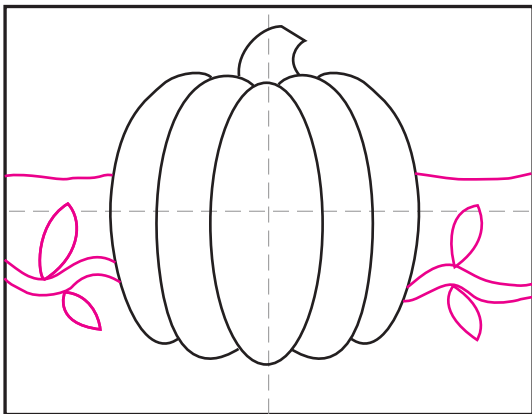

Draw an Easy Pumpkin

1. Draw a center oval.

2. Add a curved shape on the right.

3. Add a curved shape on the left.

4. Add a curved shape on the right.

5. Add a curved shape on the left.

6. Draw a stem on the top.

7. Draw a vine with leaves and horizon.

8. Trace with a marker. Color with yellow and light green.
and light green.

9. Fill in with orange, dark green and sky.

Easy Pumpkin