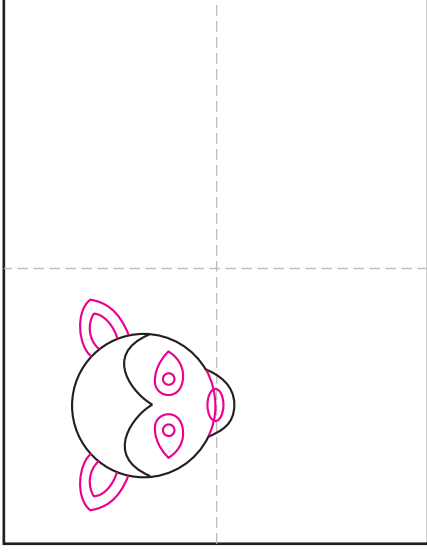

# Draw a Raccoon

1. Draw a circle for the head.

2. Add a chin and brow line.

3. Add eyes, nose and ears.

4. Erase the gray chin line. Start the body.

5. Draw a front leg.

7. Add lines to the tail.

8. Draw a grass line and a moon.

6. Add a belly line and big tail.

9. Trace with a marker and color.

Raccoon