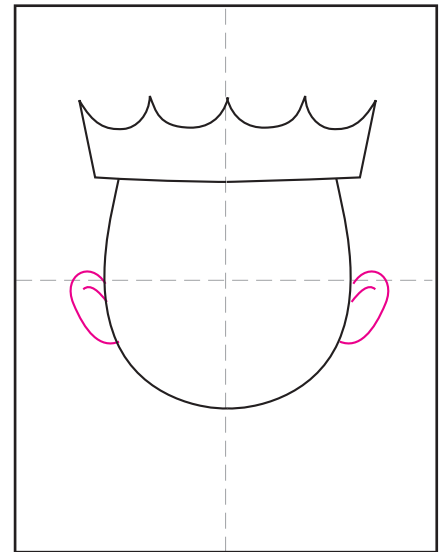

Draw King Self Portrait

1. Draw a large crown.

2. Add a U shape below.

3. Add two ears.

4. Start the hair lines.

5. Finish the hair line on top.

6. Draw the neck and shoulders.

7. Finish the sleeves.

8. Fill face with features.

9. Trace with a marker and color.

King Self Portrait