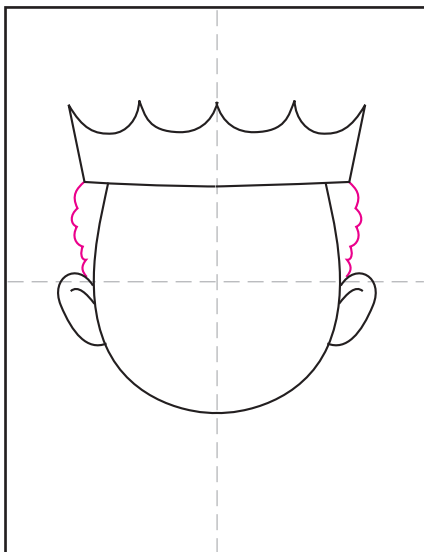

Draw King Self Portrait

1. Draw a large crown.

2. Add a U shape below.

3. Add two ears.

4. Start the hair lines.

5. Finish the hair line on top.

6. Draw the neck and shoulders.

7. Finish the sleeves.

8. Fill face with features.

9. Trace with a marker and color.

King Self Portrait