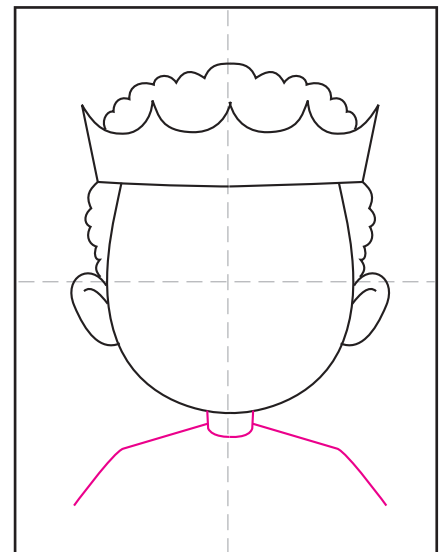

Draw King Self Portrait

1. Draw a large crown.

2. Add a U shape below.

3. Add two ears.

4. Start the hair lines.

5. Finish the hair line on top.

6. Draw the neck and shoulders.

7. Finish the sleeves.

8. Fill face with features.

9. Trace with a marker and color.

King Self Portrait