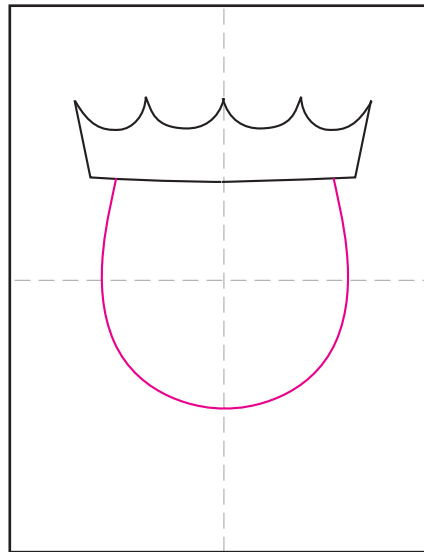

Draw King Self Portrait

1. Draw a large crown.

2. Add a U shape below.

3. Add two ears.

4. Start the hair lines.

5. Finish the hair line on top.

6. Draw the neck and shoulders.

7. Finish the sleeves.

8. Fill face with features.

9. Trace with a marker and color.

King Self Portrait