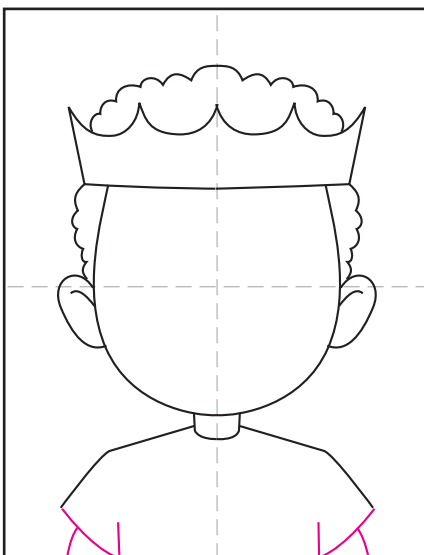

Draw King Self Portrait

1. Draw a large crown.

2. Add a U shape below.

3. Add two ears.

4. Start the hair lines.

5. Finish the hair line on top.

6. Draw the neck and shoulders.

7. Finish the sleeves.

8. Fill face with features.

9. Trace with a marker and color.

King Self Portrait