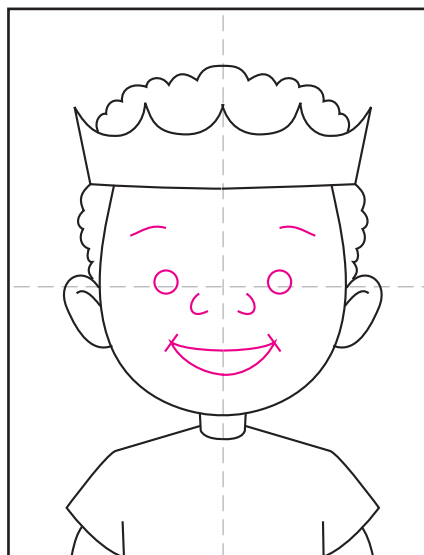

Draw King Self Portrait

1. Draw a large crown.

2. Add a U shape below.

3. Add two ears.

4. Start the hair lines.

5. Finish the hair line on top.

6. Draw the neck and shoulders.

7. Finish the sleeves.

8. Fill face with features.

9. Trace with a marker and color.

King Self Portrait