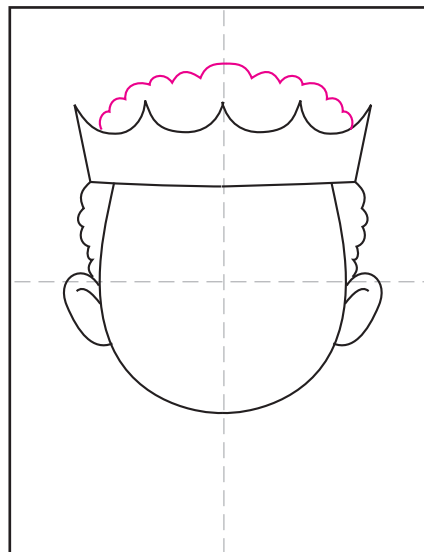

Draw King Self Portrait

1. Draw a large crown.

2. Add a U shape below.

3. Add two ears.

4. Start the hair lines.

5. Finish the hair line on top.

6. Draw the neck and shoulders.

7. Finish the sleeves.

8. Fill face with features.

9. Trace with a marker and color.

King Self Portrait