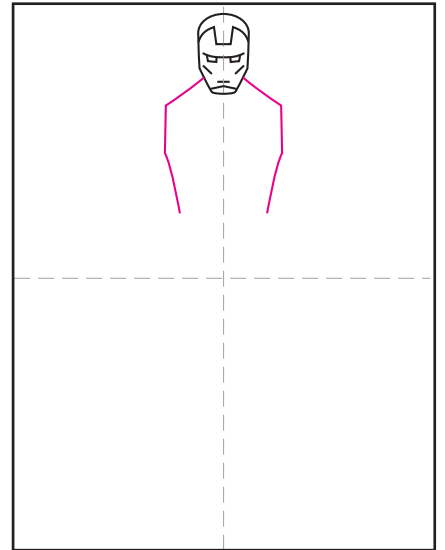

Draw Iron Man

1. Start with the head shape.

2. Fill in the face details.

3. Start the body lines.

4. Continue the waist and thighs.

5. Draw the boots.

6. Start the shoulders.

7. Add gloves and chest details.

8. Draw a background and plane.

9. Trace with a marker and color.

Iron Man