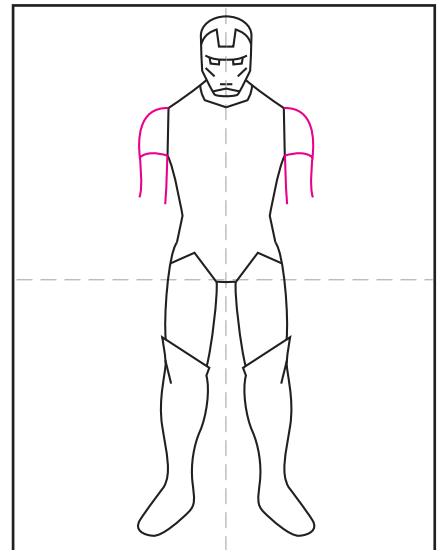

Draw Iron Man

1. Start with the head shape.

2. Fill in the face details.

3. Start the body lines.

4. Continue the waist and thighs.

5. Draw the boots.

6. Start the shoulders.

7. Add gloves and chest details.

8. Draw a background and plane.

9. Trace with a marker and color.

Iron Man