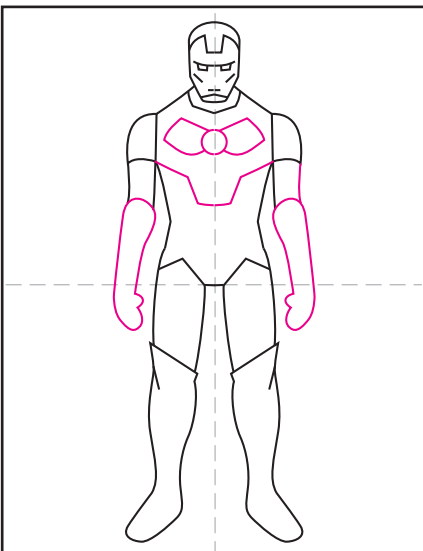

Draw Iron Man

1. Start with the head shape.

2. Fill in the face details.

3. Start the body lines.

4. Continue the waist and thighs.

5. Draw the boots.

6. Start the shoulders.

7. Add gloves and chest details.

8. Draw a background and plane.

9. Trace with a marker and color.

Iron Man