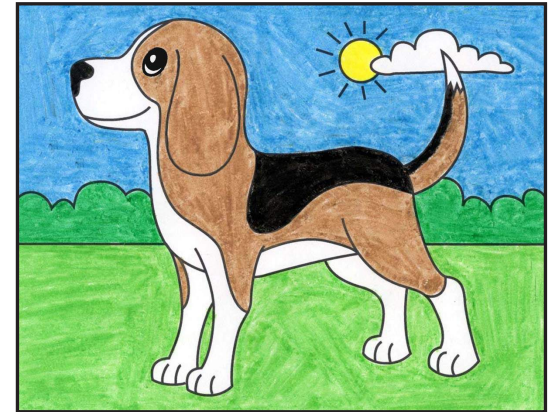

How to Draw a Beagle

1. Draw a circle.

2. Add the body shape below.

3. Draw a nose and mouth. Erase gray line.

4. Add eye and ear.

5. Draw a front and back leg.

6. Add two more legs. Erase gray lines.

7. Add a tail. Draw fur lines.

8. Draw a background and sky.

9. Trace with a marker and color.

Beagle