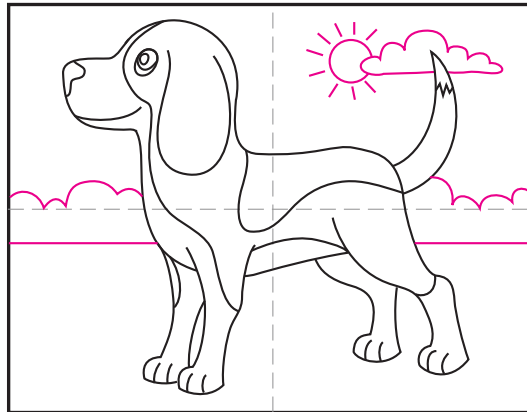

How to Draw a Beagle

1. Draw a circle.

2. Add the body shape below.

3. Draw a nose and mouth. Erase gray line.

4. Add eye and ear.

5. Draw a front and back leg.

6. Add two more legs. Erase gray lines.

7. Add a tail. Draw fur lines.

8. Draw a background and sky.

9. Trace with a marker and color.

Beagle