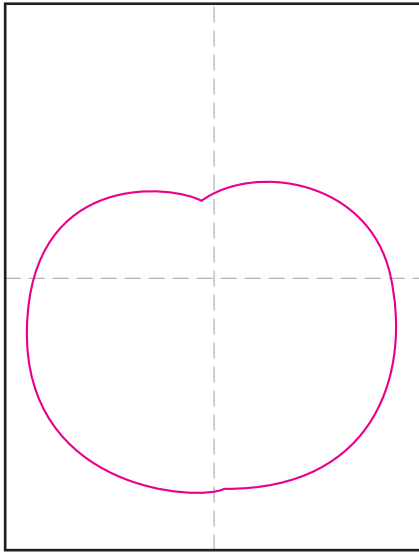

# Draw a Halloween Pumpkin

1. Draw a large apple like shape.

2. Add a stem near the top.

3. Erase line and add curves.

4. Add a center curve line.

5. Draw the left eye.

6. Draw a right eye.

7. Add a mouth with teeth.

8. Draw grass and background sky.

9. Trace with a marker and color.