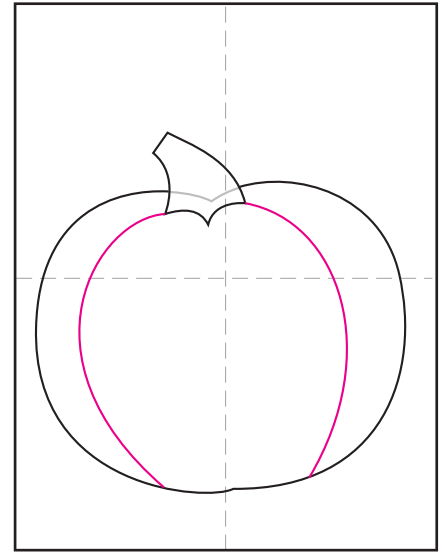

# Draw a Halloween Pumpkin

1. Draw a large apple like shape.

2. Add a stem near the top.

3. Erase line and add curves.

4. Add a center curve line.

5. Draw the left eye.

6. Draw a right eye.

7. Add a mouth with teeth.

8. Draw grass and background sky.

9. Trace with a marker and color.