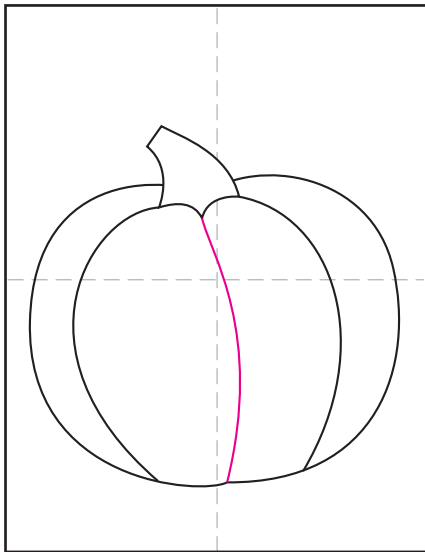

# Draw a Halloween Pumpkin

1. Draw a large apple like shape.

2. Add a stem near the top.

3. Erase line and add curves.

4. Add a center curve line.

5. Draw the left eye.

6. Draw a right eye.

7. Add a mouth with teeth.

8. Draw grass and background sky.

9. Trace with a marker and color.