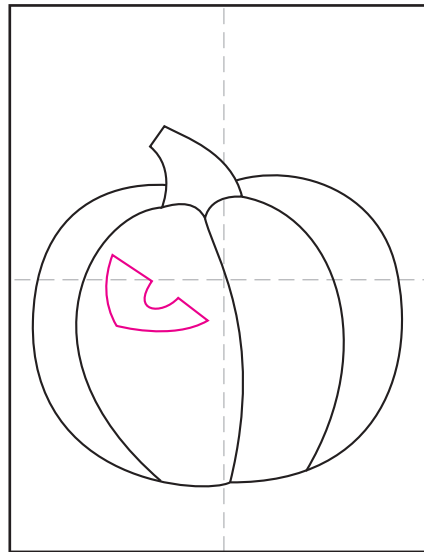

# Draw a Halloween Pumpkin

1. Draw a large apple like shape.

2. Add a stem near the top.

3. Erase line and add curves.

4. Add a center curve line.

5. Draw the left eye.

6. Draw a right eye.

7. Add a mouth with teeth.

8. Draw grass and background sky.

9. Trace with a marker and color.