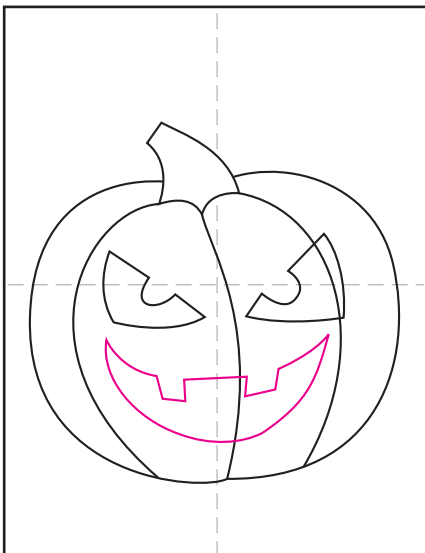

# Draw a Halloween Pumpkin

1. Draw a large apple like shape.

2. Add a stem near the top.

3. Erase line and add curves.

4. Add a center curve line.

5. Draw the left eye.

6. Draw a right eye.

7. Add a mouth with teeth.

8. Draw grass and background sky.

9. Trace with a marker and color.

# Halloween Pumpkin