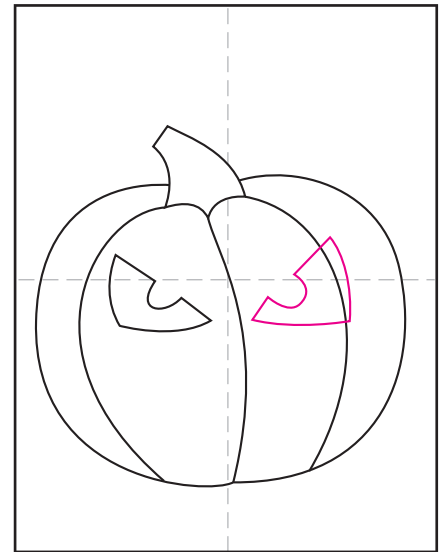

# Draw a Halloween Pumpkin

1. Draw a large apple like shape.

2. Add a stem near the top.

3. Erase line and add curves.

4. Add a center curve line.

5. Draw the left eye.

6. Draw a right eye.

7. Add a mouth with teeth.

8. Draw grass and background sky.

9. Trace with a marker and color.