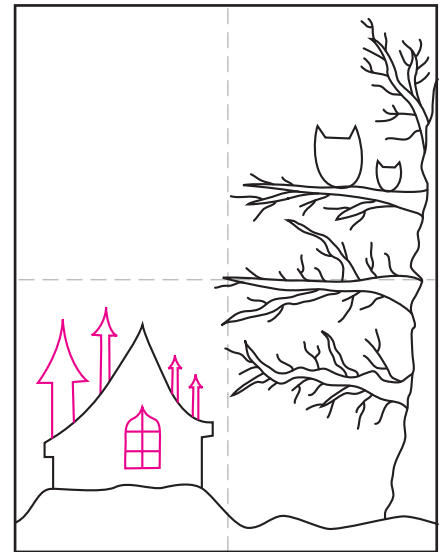

Draw a Halloween Sunset

1. Draw a ground and tree line.

2. Add some large branches.

3. Add smaller branches.

4. Draw owls and add lines.

5. Draw a simple house shape.

6. Add a window and roof details.

7. Draw cat, pumpkin and bats.

8. Fill all with a black marker.

9. Color the sky with crayons.

Halloween Sunset