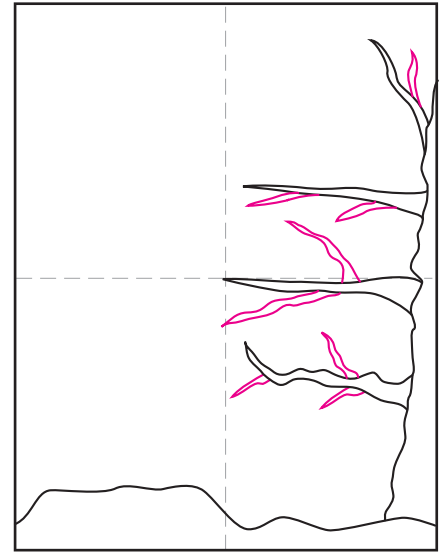

Draw a Halloween Sunset

1. Draw a ground and tree line.

2. Add some large branches.

3. Add smaller branches.

4. Draw owls and add lines.

5. Draw a simple house shape.

6. Add a window and roof details.

7. Draw cat, pumpkin and bats.

8. Fill all with a black marker.

9. Color the sky with crayons.

Halloween Sunset