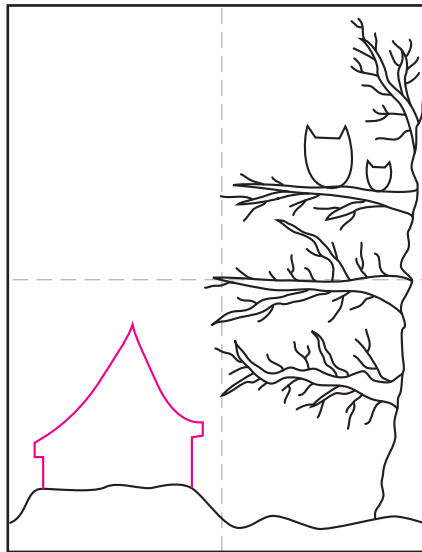

Draw a Halloween Sunset

1. Draw a ground and tree line.

2. Add some large branches.

3. Add smaller branches.

4. Draw owls and add lines.

5. Draw a simple house shape.

6. Add a window and roof details.

7. Draw cat, pumpkin and bats.

8. Fill all with a black marker.

9. Color the sky with crayons.

Halloween Sunset