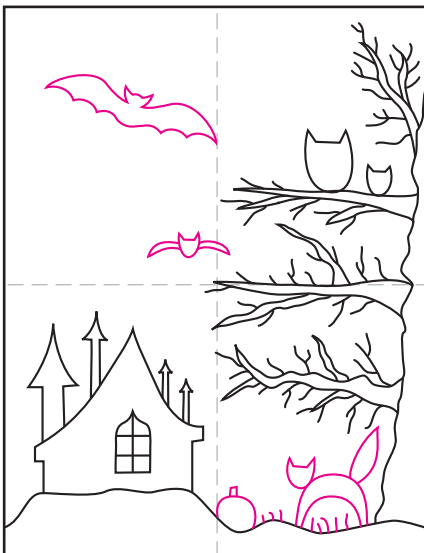

Draw a Halloween Sunset

1. Draw a ground and tree line.

2. Add some large branches.

3. Add smaller branches.

4. Draw owls and add lines.

5. Draw a simple house shape.

6. Add a window and roof details.

7. Draw cat, pumpkin and bats.

8. Fill all with a black marker.

9. Color the sky with crayons.

Halloween Sunset