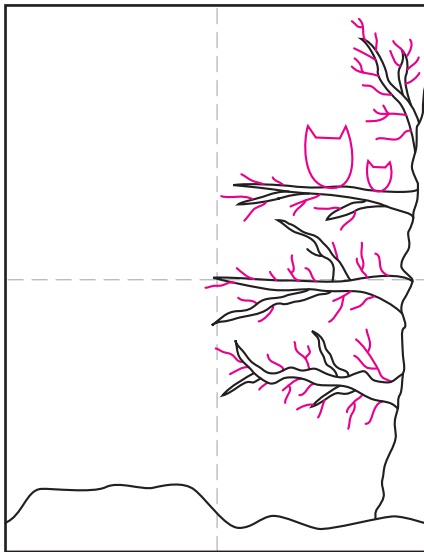

Draw a Halloween Sunset

1. Draw a ground and tree line.

2. Add some large branches.

3. Add smaller branches.

4. Draw owls and add lines.

5. Draw a simple house shape.

6. Add a window and roof details.

7. Draw cat, pumpkin and bats.

8. Fill all with a black marker.

9. Color the sky with crayons.

Halloween Sunset