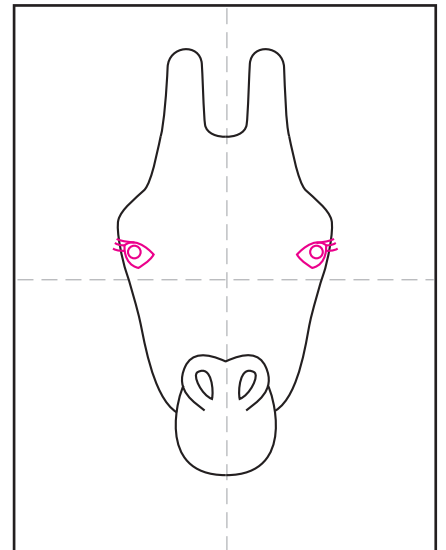

# Draw a Giraffe Head

1. Draw a large U for the mouth.

2. Add the nostrils on the top.

3. Start the sides of the head.

4. Angle in and draw up for horns.

5. Finish the symmetrical horns.

6. Draw the large eyes.

7. Add ears and neck.

8. Add patterns and background.

9. Trace with a marker and color.

# Giraffe Head