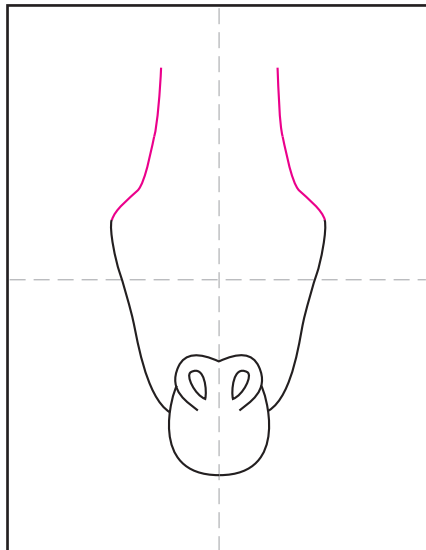

# Draw a Giraffe Head

1. Draw a large U for the mouth.

2. Add the nostrils on the top.

3. Start the sides of the head.

4. Angle in and draw up for horns.

5. Finish the symmetrical horns.

6. Draw the large eyes.

7. Add ears and neck.

8. Add patterns and background.

9. Trace with a marker and color.

# Giraffe Head