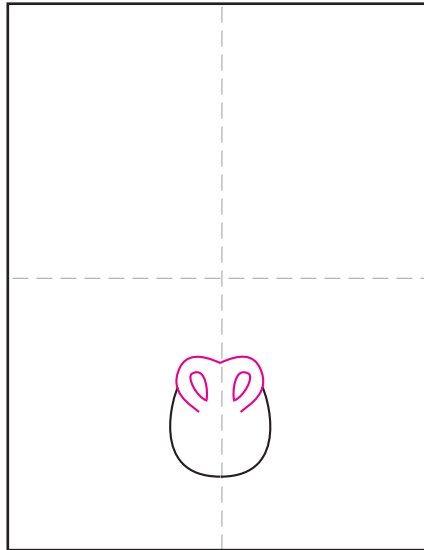

# Draw a Giraffe Head

1. Draw a large U for the mouth.

2. Add the nostrils on the top.

3. Start the sides of the head.

4. Angle in and draw up for horns.

5. Finish the symmetrical horns.

6. Draw the large eyes.

7. Add ears and neck.

8. Add patterns and background.

9. Trace with a marker and color.