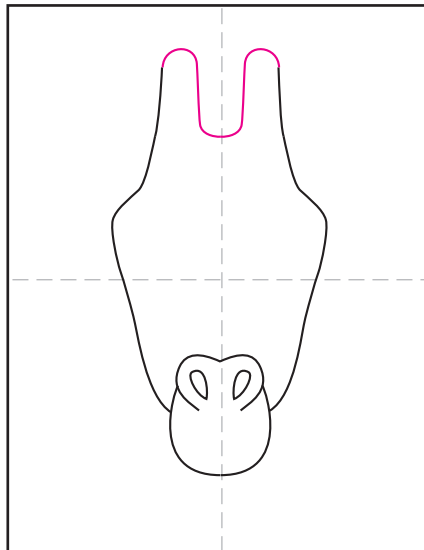

# Draw a Giraffe Head

1. Draw a large U for the mouth.

2. Add the nostrils on the top.

3. Start the sides of the head.

4. Angle in and draw up for horns.

5. Finish the symmetrical horns.

6. Draw the large eyes.

7. Add ears and neck.

8. Add patterns and background.

9. Trace with a marker and color.

# Giraffe Head