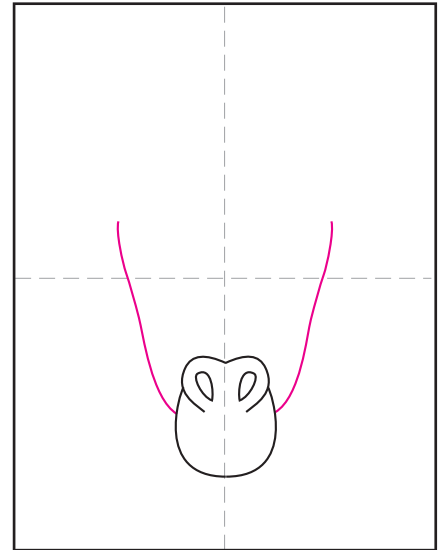

# Draw a Giraffe Head

1. Draw a large U for the mouth.

2. Add the nostrils on the top.

3. Start the sides of the head.

4. Angle in and draw up for horns.

5. Finish the symmetrical horns.

6. Draw the large eyes.

7. Add ears and neck.

8. Add patterns and background.

9. Trace with a marker and color.

# Giraffe Head