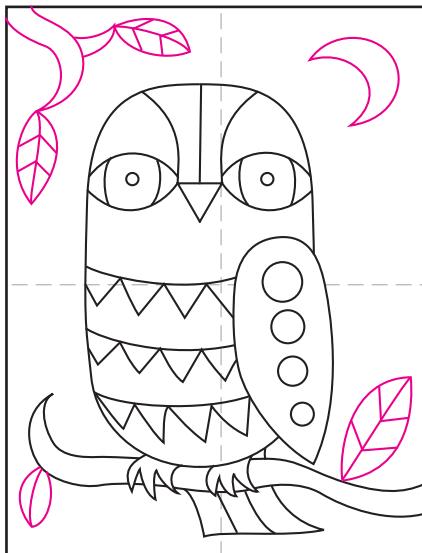

Doodle Owl

1. Draw the round body shape.

2. Add a beak and brow lines.

3. Draw eyes that touch both sides.

4. Draw one large side wing.

5. Erase inside, draw three lines.

6. Add circles, triangles and claws.

7. Draw a branch and tail.

8. Add more leaves and a moon.

9. Trace with a marker and color.

Doodle Owl