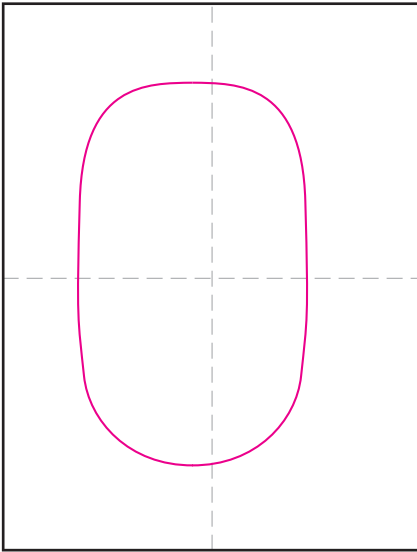

Doodle Owl

1. Draw the round body shape.

2. Add a beak and brow lines.

3. Draw eyes that touch both sides.

4. Draw one large side wing.

5. Erase inside, draw three lines.

6. Add circles, triangles and claws.

7. Draw a branch and tail.

8. Add more leaves and a moon.

9. Trace with a marker and color.

Doodle Owl