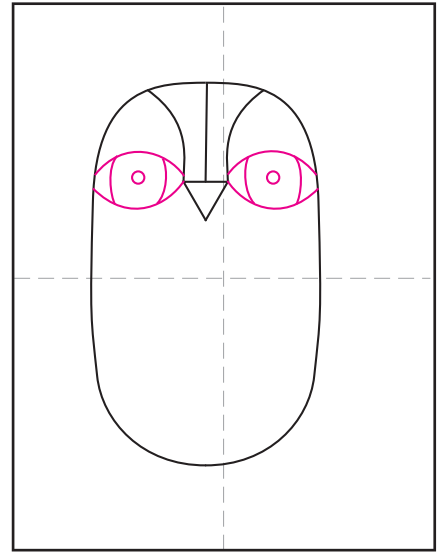

Doodle Owl

1. Draw the round body shape.

2. Add a beak and brow lines.

3. Draw eyes that touch both sides.

4. Draw one large side wing.

5. Erase inside, draw three lines.

6. Add circles, triangles and claws.

7. Draw a branch and tail.

8. Add more leaves and a moon.

9. Trace with a marker and color.

Doodle Owl