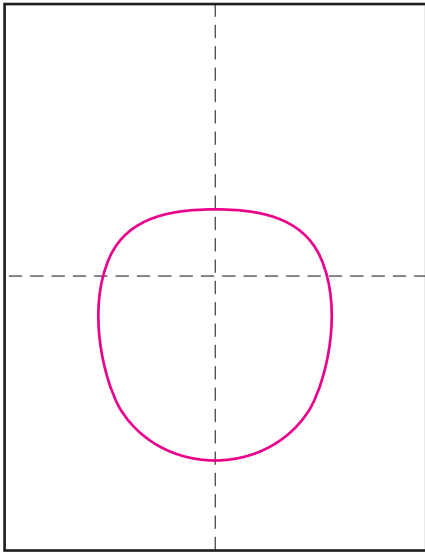

# Draw a Scream Self Portrait

1. Draw oval that is a little flat on top.

2. Add neck and shoulders.

3. Start the eyes, extra high.

4. Draw half circles inside.

5. Add two ears.

6. Add very large mouth.

7. Finish with nose and teeth. Trace and color heavily with crayon.

8. Make watercolor puddles around the head and blow with a straw.

9. Blow all the lines as far as you can to get all the skinny little ends.