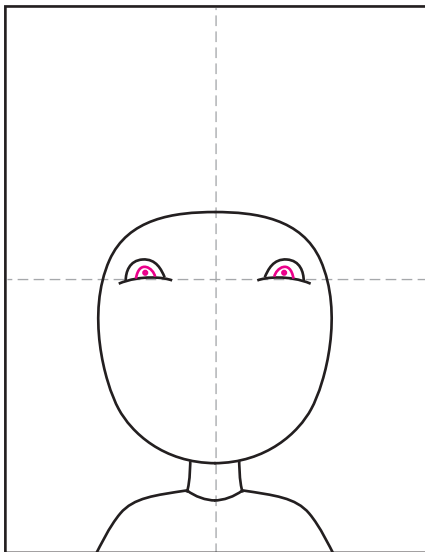

# Draw a Scream Self Portrait

1. Draw oval that is a little flat on top.

2. Add neck and shoulders.

3. Start the eyes, extra high.

4. Draw half circles inside.

5. Add two ears.

6. Add very large mouth.

7. Finish with nose and teeth. Trace and color heavily with crayon.

8. Make watercolor puddles around the head and blow with a straw.

9. Blow all the lines as far as you can to get all the skinny little ends.

# Scream Self Portrait