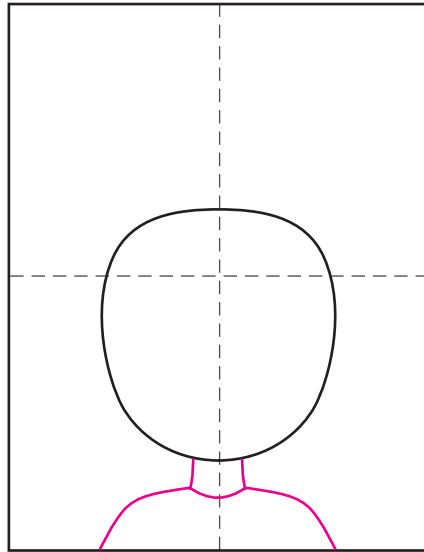

# Draw a Scream Self Portrait

1. Draw oval that is a little flat on top.

2. Add neck and shoulders.

3. Start the eyes, extra high.

4. Draw half circles inside.

5. Add two ears.

6. Add very large mouth.

7. Finish with nose and teeth. Trace and color heavily with crayon.

8. Make watercolor puddles around the head and blow with a straw.

9. Blow all the lines as far as you can to get all the skinny little ends.