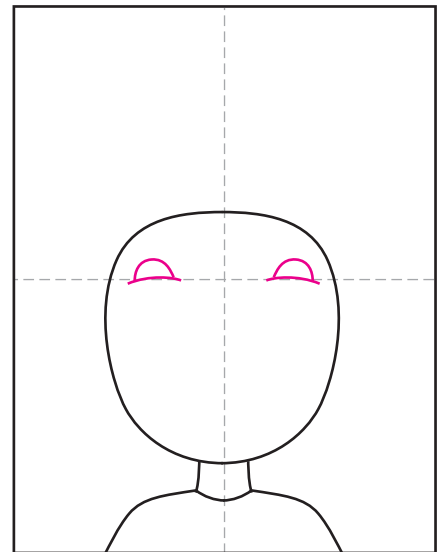

# Draw a Scream Self Portrait

1. Draw oval that is a little flat on top.

2. Add neck and shoulders.

3. Start the eyes, extra high.

4. Draw half circles inside.

5. Add two ears.

6. Add very large mouth.

7. Finish with nose and teeth. Trace and color heavily with crayon.

8. Make watercolor puddles around the head and blow with a straw.

9. Blow all the lines as far as you can to get all the skinny little ends.

# Scream Self Portrait