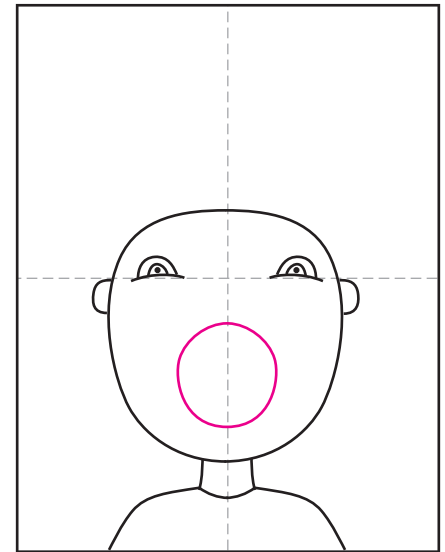

# Draw a Scream Self Portrait

1. Draw oval that is a little flat on top.

2. Add neck and shoulders.

3. Start the eyes, extra high.

4. Draw half circles inside.

5. Add two ears.

6. Add very large mouth.

7. Finish with nose and teeth. Trace and color heavily with crayon.

8. Make watercolor puddles around the head and blow with a straw.

9. Blow all the lines as far as you can to get all the skinny little ends.

# Scream Self Portrait