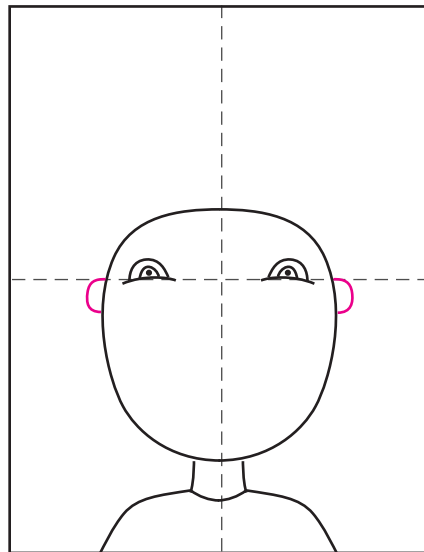

# Draw a Scream Self Portrait

1. Draw oval that is a little flat on top.

2. Add neck and shoulders.

3. Start the eyes, extra high.

4. Draw half circles inside.

5. Add two ears.

6. Add very large mouth.

7. Finish with nose and teeth. Trace and color heavily with crayon.

8. Make watercolor puddles around the head and blow with a straw.

9. Blow all the lines as far as you can to get all the skinny little ends.

# Scream Self Portrait