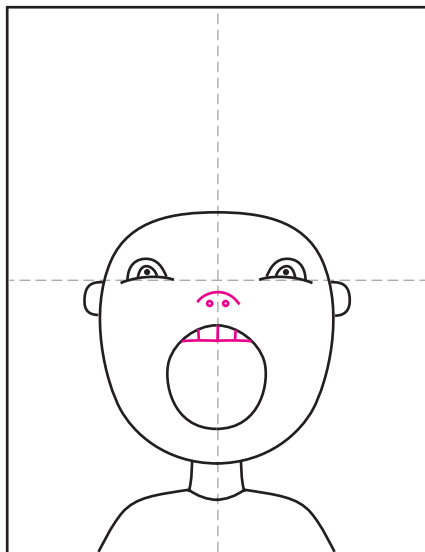

# Draw a Scream Self Portrait

1. Draw oval that is a little flat on top.

2. Add neck and shoulders.

3. Start the eyes, extra high.

4. Draw half circles inside.

5. Add two ears.

6. Add very large mouth.

7. Finish with nose and teeth. Trace and color heavily with crayon.

8. Make watercolor puddles around the head and blow with a straw.

9. Blow all the lines as far as you can to get all the skinny little ends.

# Scream Self Portrait