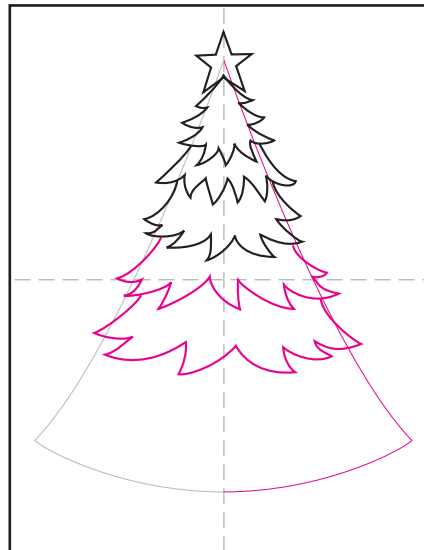

# Draw an Easy Christmas Tree

1. LIGHTLY draw a cone shape.

2. Draw the star at the top.

3. Add the first tree section below.

4. Draw two more layers below.

5. Draw two more layers below.

6. Draw two more layers below.

7. Add decorations and tree trunk.

8. Erase the cone, add a background.

9. Trace with a marker and color.

# Easy Christmas Tree