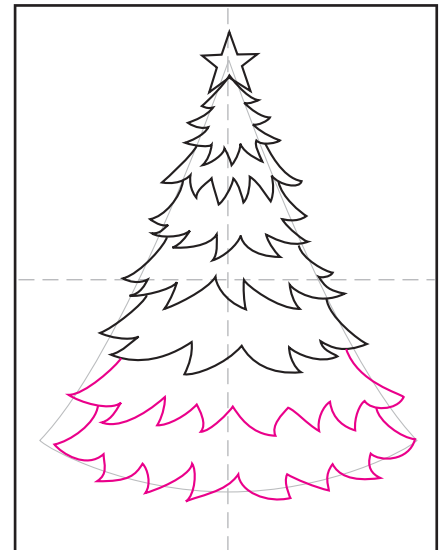

# Draw an Easy Christmas Tree

1. LIGHTLY draw a cone shape.

2. Draw the star at the top.

3. Add the first tree section below.

4. Draw two more layers below.

5. Draw two more layers below.

6. Draw two more layers below.

7. Add decorations and tree trunk.

8. Erase the cone, add a background.

9. Trace with a marker and color.

# Easy Christmas Tree