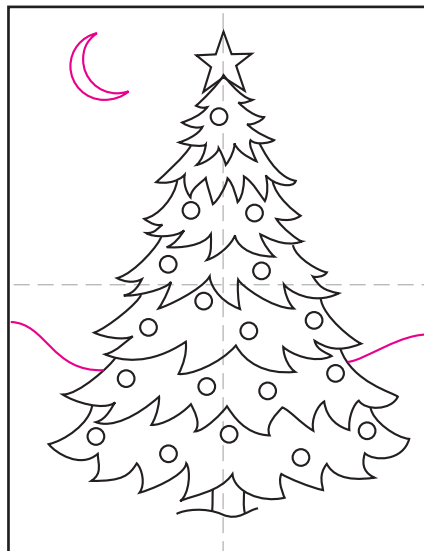

# Draw an Easy Christmas Tree

1. LIGHTLY draw a cone shape.

2. Draw the star at the top.

3. Add the first tree section below.

4. Draw two more layers below.

5. Draw two more layers below.

6. Draw two more layers below.

7. Add decorations and tree trunk.

8. Erase the cone, add a background.

9. Trace with a marker and color.

# Easy Christmas Tree