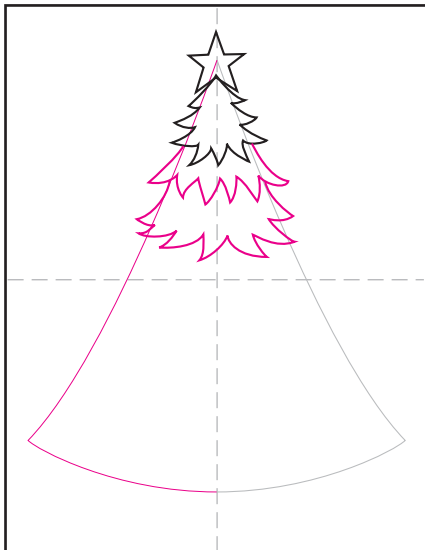

# Draw an Easy Christmas Tree

1. LIGHTLY draw a cone shape.

2. Draw the star at the top.

3. Add the first tree section below.

4. Draw two more layers below.

5. Draw two more layers below.

6. Draw two more layers below.

7. Add decorations and tree trunk.

8. Erase the cone, add a background.

9. Trace with a marker and color.

# Easy Christmas Tree