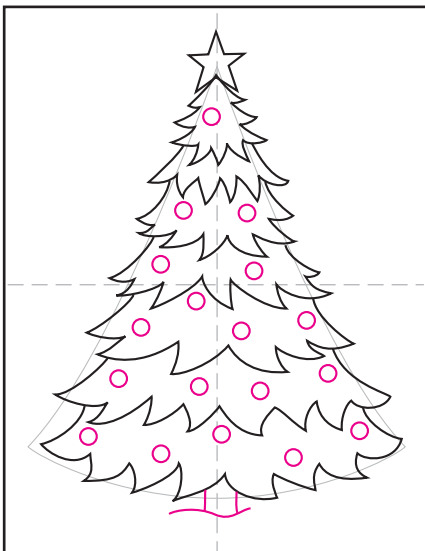

# Draw an Easy Christmas Tree

1. LIGHTLY draw a cone shape.

2. Draw the star at the top.

3. Add the first tree section below.

4. Draw two more layers below.

5. Draw two more layers below.

6. Draw two more layers below.

7. Add decorations and tree trunk.

8. Erase the cone, add a background.

9. Trace with a marker and color.

# Easy Christmas Tree