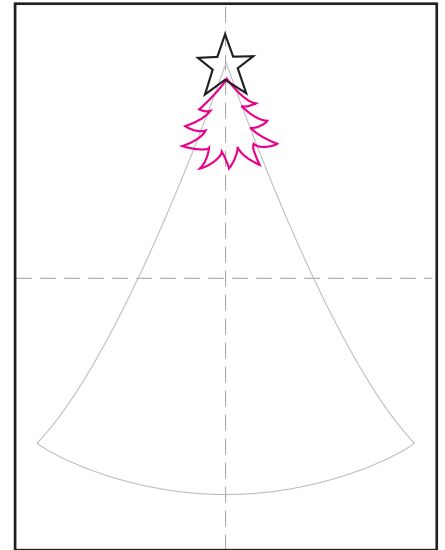

# Draw an Easy Christmas Tree

1. LIGHTLY draw a cone shape.

2. Draw the star at the top.

3. Add the first tree section below.

4. Draw two more layers below.

5. Draw two more layers below.

6. Draw two more layers below.

7. Add decorations and tree trunk.

8. Erase the cone, add a background.

9. Trace with a marker and color.

# Easy Christmas Tree