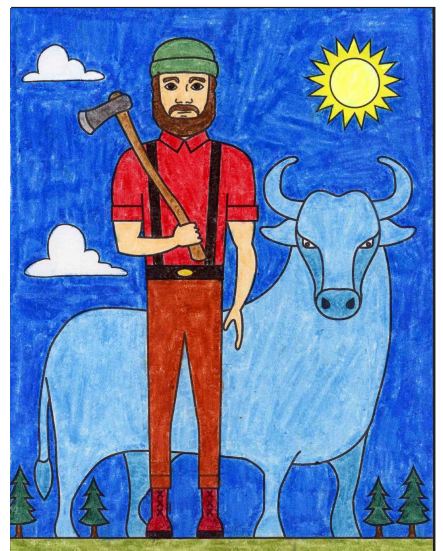

Draw Paul Bunyan

1. Draw a shirt as shown.

2. Add suspenders and the head.

3. Draw the pants and boots.

4. Add arms and an ax.

5. Draw the ox head.

6. Add the body below.

7. Draw the legs and tail.

8. Finish with trees and sky.

9. Trace with a marker and color.

Paul Bunyan & Babe the Blue Ox