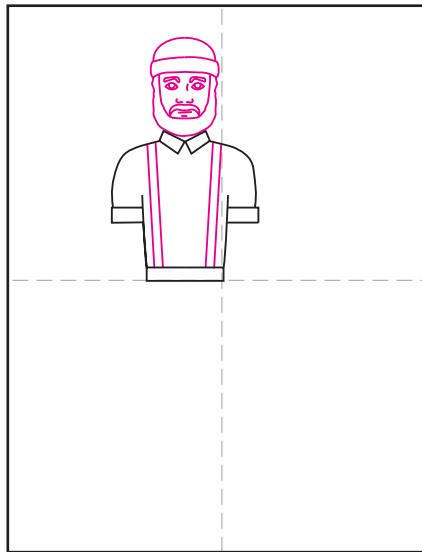

Draw Paul Bunyan

1. Draw a shirt as shown.

2. Add suspenders and the head.

3. Draw the pants and boots.

4. Add arms and an ax.

5. Draw the ox head.

6. Add the body below.

7. Draw the legs and tail.

8. Finish with trees and sky.

9. Trace with a marker and color.

Paul Bunyan & Babe the Blue Ox