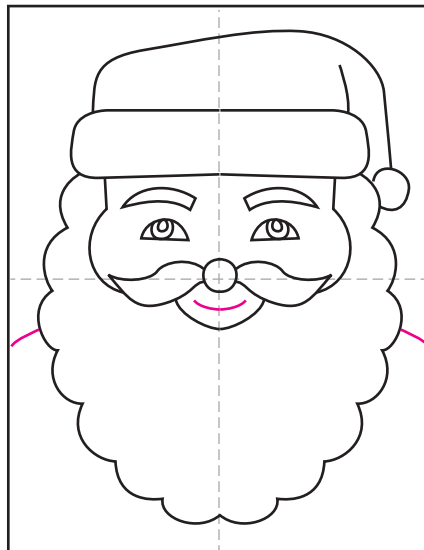

# Draw Santa's Face

1. Draw a small circle.

2. Add moustache to the side.

3. Start mouth and cheek lines.

4. Add brim of hat.

5. Draw a beard below.

6. Add a folded hat above.

7. Draw eyes and brows.

8. Add mouth and shoulders.

9. Trace, color and add shadows.

# Draw Santa's Face