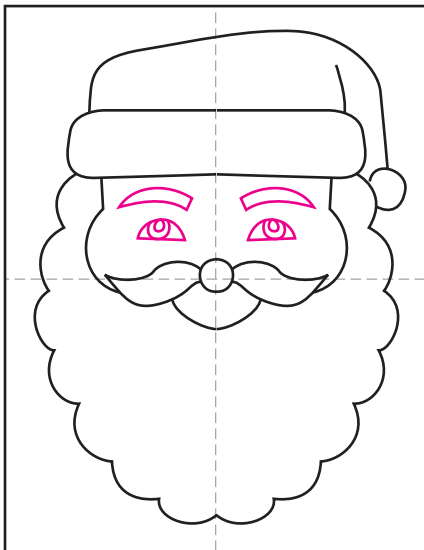

# Draw Santa's Face

1. Draw a small circle.

2. Add moustache to the side.

3. Start mouth and cheek lines.

4. Add brim of hat.

5. Draw a beard below.

6. Add a folded hat above.

7. Draw eyes and brows.

8. Add mouth and shoulders.

9. Trace, color and add shadows.

# Draw Santa's Face