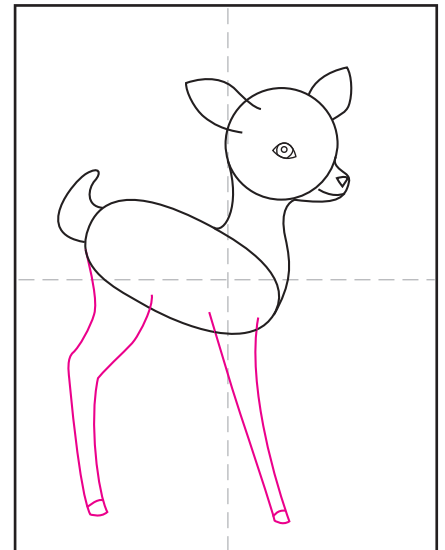

# Draw a Deer

1. Lightly draw a circle.

2. Add a tilted pill shape below.

3. Connect the two with a neck.

4. Add the nose shape and eye.

5. Draw two ears.

6. Draw a front and back leg.

7. Draw the other two legs, erase all the gray lines shown.

8. Trace with a marker. Add thin lines in pencil only for color guides.

9. Color carefully with crayons.