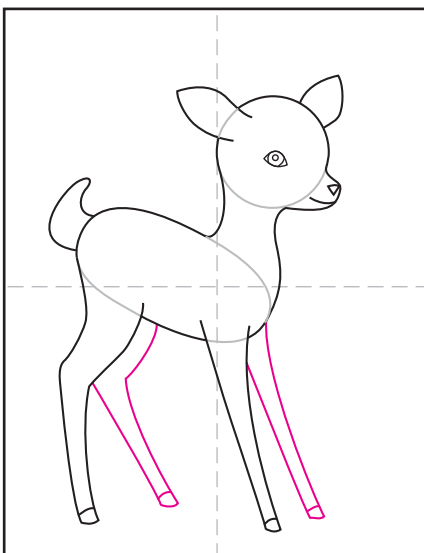

# Draw a Deer

1. Lightly draw a circle.

2. Add a tilted pill shape below.

3. Connect the two with a neck.

4. Add the nose shape and eye.

5. Draw two ears.

6. Draw a front and back leg.

7. Draw the other two legs, erase all the gray lines shown.

8. Trace with a marker. Add thin lines in pencil only for color guides.

9. Color carefully with crayons.