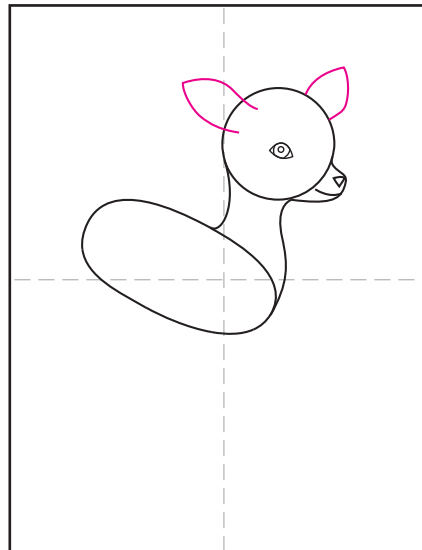

# Draw a Deer

1. Lightly draw a circle.

2. Add a tilted pill shape below.

3. Connect the two with a neck.

4. Add the nose shape and eye.

5. Draw two ears.

6. Draw a front and back leg.

7. Draw the other two legs, erase all the gray lines shown.

8. Trace with a marker. Add thin lines in pencil only for color guides.

9. Color carefully with crayons.