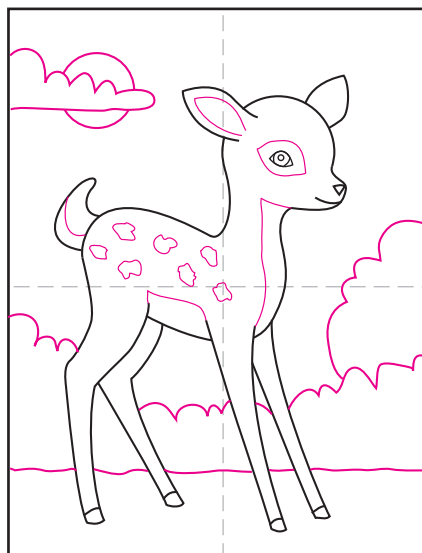

# Draw a Deer

1. Lightly draw a circle.

2. Add a tilted pill shape below.

3. Connect the two with a neck.

4. Add the nose shape and eye.

5. Draw two ears.

6. Draw a front and back leg.

7. Draw the other two legs, erase all the gray lines shown.

8. Trace with a marker. Add thin lines in pencil only for color guides.

9. Color carefully with crayons.