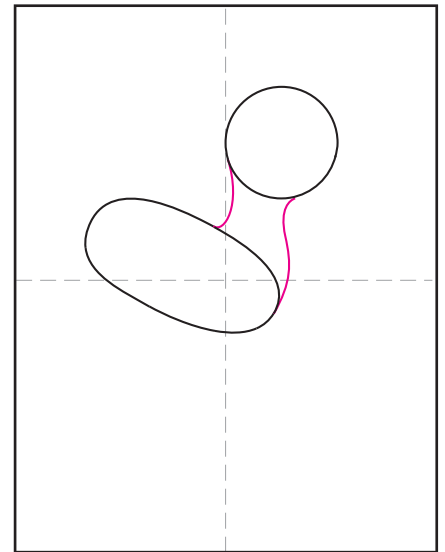

# Draw a Deer

1. Lightly draw a circle.

2. Add a tilted pill shape below.

3. Connect the two with a neck.

4. Add the nose shape and eye.

5. Draw two ears.

6. Draw a front and back leg.

7. Draw the other two legs, erase all the gray lines shown.

8. Trace with a marker. Add thin lines in pencil only for color guides.

9. Color carefully with crayons.