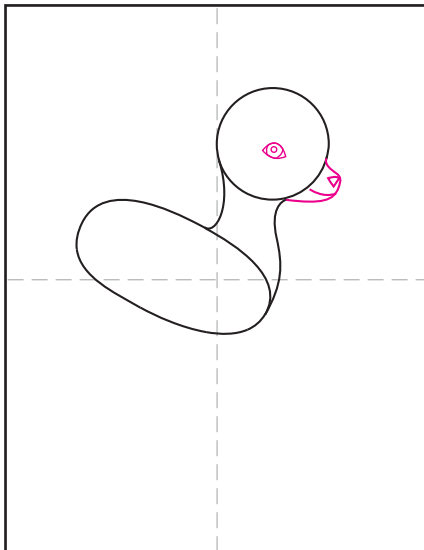

# Draw a Deer

1. Lightly draw a circle.

2. Add a tilted pill shape below.

3. Connect the two with a neck.

4. Add the nose shape and eye.

5. Draw two ears.

6. Draw a front and back leg.

7. Draw the other two legs, erase all the gray lines shown.

8. Trace with a marker. Add thin lines in pencil only for color guides.

9. Color carefully with crayons.