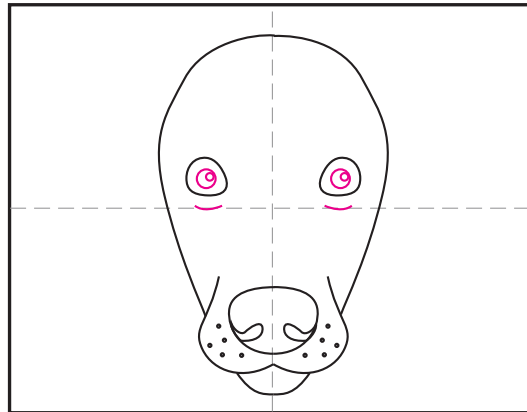

Draw a Doberman Dog

1. Draw the outline of the head.

2. Add the mouth shape on top.

3. Add the large nose and spots.

4. Draw the outline of the eyes.

5. Add the spots and lines.

6. LIGHTLY add the lines for brown color.

7. Add two floppy ears.

8. Add the shoulders and ground line.

9. Trace with a marker and color.

Doberman Dog