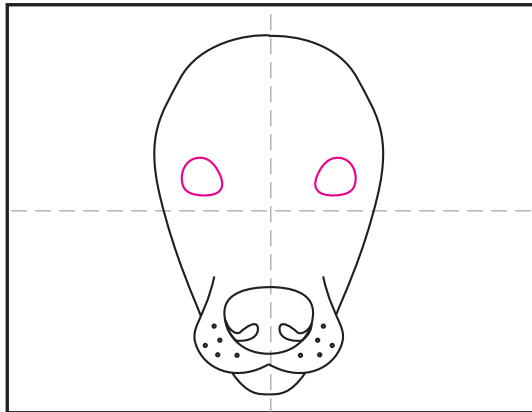

Draw a Doberman Dog

1. Draw the outline of the head.

2. Add the mouth shape on top.

3. Add the large nose and spots.

4. Draw the outline of the eyes.

5. Add the spots and lines.

6. LIGHTLY add the lines for brown color.

7. Add two floppy ears.

8. Add the shoulders and ground line.

9. Trace with a marker and color.

Doberman Dog