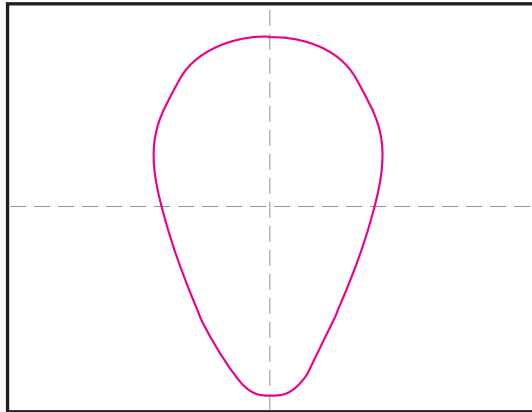

Draw a Doberman Dog

1. Draw the outline of the head.

2. Add the mouth shape on top.

3. Add the large nose and spots.

4. Draw the outline of the eyes.

5. Add the spots and lines.

6. LIGHTLY add the lines for brown color.

7. Add two floppy ears.

8. Add the shoulders and ground line.

9. Trace with a marker and color.

Doberman Dog